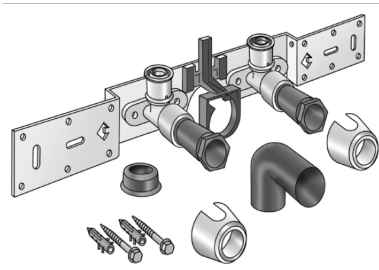

KELOX

KMU485SB KELOX-ULTRAX connection set with elbow 16x1/2" 8-10cm

71264B02

Areas of application

With KMU480 wall bracket fitting elbow 90°, sound-insulated; stopper, metal mount, plugs and fastening elements, incl. elbow for connecting to trap d50mm and galvanised nipple d30
DO NOT screw in any threaded pipes and cast iron fittings!

Approvals:

KE KELIT GmbH

A 4020 Linz, Ignaz-Mayer-Straße 17, Austria, Europe

PHONE +43 (0) 50 779 E-MAIL office@kekelit.com

www.kekelit.com

Specifications

Product information	
VPE1	1,00 KT1
VPE2	15,00 KT2
weight	1,034 KGM
text	KELOX-ULTRAX connection set with elbow
INTRNR	74122000
main material group	KELOX
material group	KELOX-ULTRAX metal fittings
code	KMU485SB