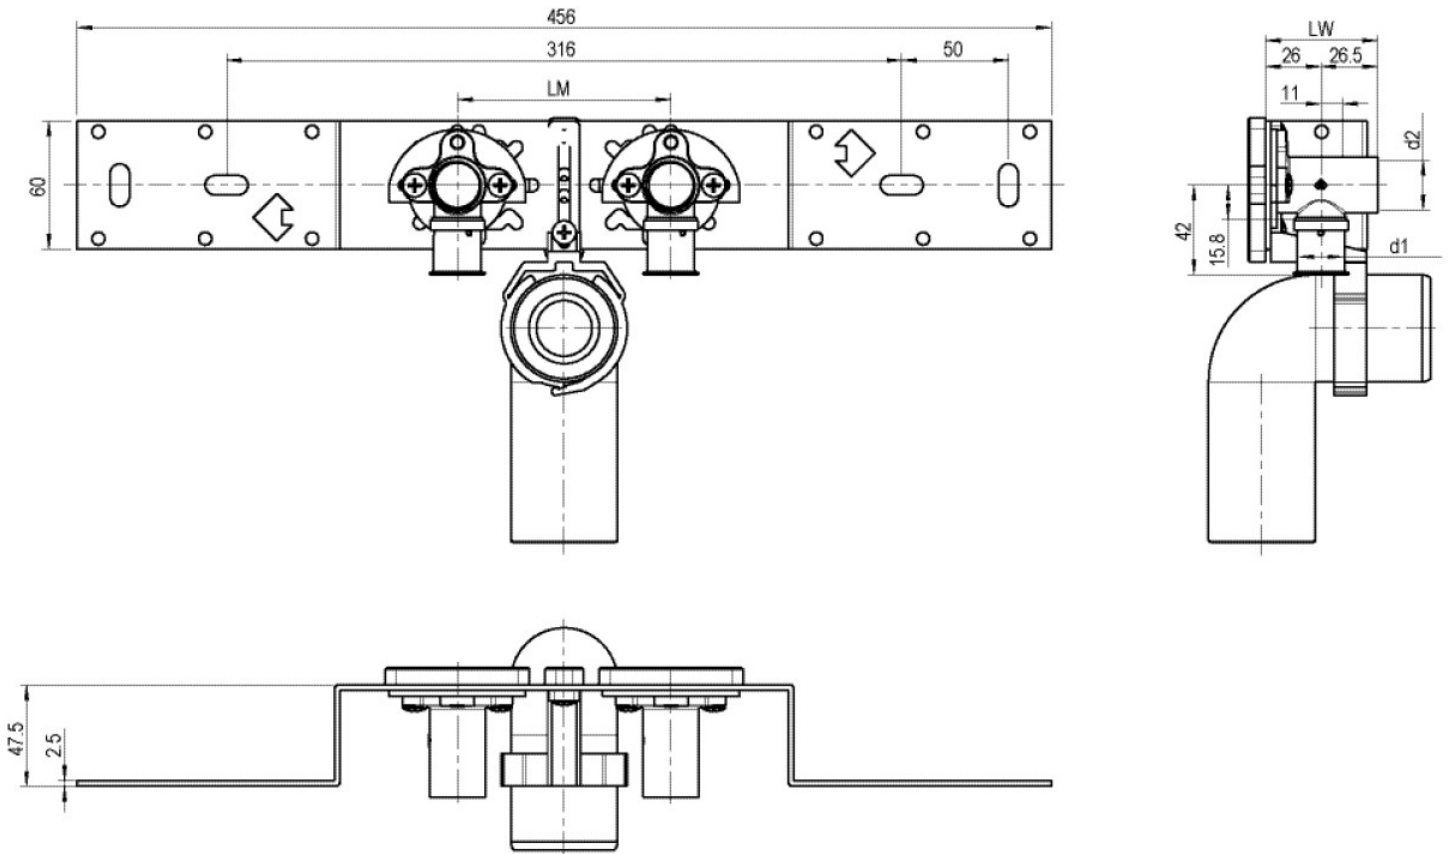

KELOX

KMU485SB KELOX-ULTRAX connection set with elbow 16x1/2" 8-10cm

71264B02

Areas of application

With KMU480 wall bracket fitting elbow 90°, sound-insulated; stopper, metal mount, plugs and fastening elements, incl. elbow for connecting to trap d50mm and galvanised nipple d30
DO NOT screw in any threaded pipes and cast iron fittings!

Approvals:

KE KELIT GmbH

A 4020 Linz, Ignaz-Mayer-Straße 17, Austria, Europe

PHONE +43 (0) 50 779 E-MAIL office@kekelit.com

www.kekelit.com

Specifications

Product information	
VPE1	1,00 KT1
VPE2	15,00 KT2
weight	1,034 KGM
text	KELOX-ULTRAX connection set with elbow
INTRNR	74122000
main material group	KELOX
material group	KELOX-ULTRAX metal fittings
code	KMU485SB

Art. No	label
71264B02	16x1/2" 8-10cm