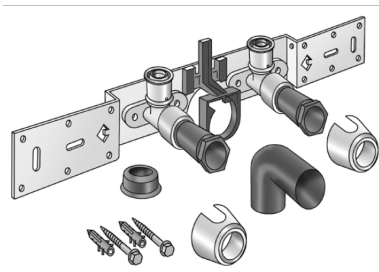

KELOX

KMU485SB KELOX-ULTRAX connection set with elbow 16x1/2" 15cm

71268B02

Areas of application

With KMU480 wall bracket fitting elbow 90°, sound-insulated; stopper, metal mount, plugs and fastening elements, incl. elbow for connecting to trap d50mm and galvanised nipple d30
DO NOT screw in any threaded pipes and cast iron fittings!

Approvals:

KE KELIT GmbH

A 4020 Linz, Ignaz-Mayer-Straße 17, Austria, Europe

PHONE +43 (0) 50 779 E-MAIL office@kekelit.com

www.kekelit.com

Specifications

Product information	
VPE1	1,00 KT1
VPE2	15,00 KT2
weight	1,059 KGM
text	KELOX-ULTRAX connection set with elbow
INTRNR	74122000
main material group	KELOX
material group	KELOX-ULTRAX metal fittings
code	KMU485SB

Art. No	label
71268B02	16x1/2" 15cm