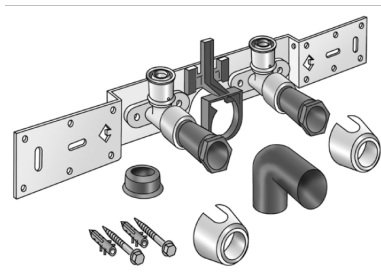

KELOX

KMU485SB KELOX-ULTRAX connection set with elbow 16x1/2" 15cm

71268B02

Areas of application

With KMU480 wall bracket fitting elbow 90°, sound-insulated; stopper, metal mount, plugs and fastening elements, incl. elbow for connecting to trap d50mm and galvanised nipple d30
DO NOT screw in any threaded pipes and cast iron fittings!

Approvals:

KE KELIT GmbH

A 4020 Linz, Ignaz-Mayer-Straße 17, Austria, Europe

PHONE +43 (0) 50 779 E-MAIL office@kekelit.com

www.kekelit.com

Specifications

Product information	
VPE1	1,00 KT1
VPE2	15,00 KT2
weight	1,060 KGM
text	KELOX-ULTRAX connection set with elbow
INTRNR	74122000
main material group	KELOX
material group	KELOX-ULTRAX metal fittings
code	KMU485SB

Art. No	label
71268B02	16x1/2" 15cm