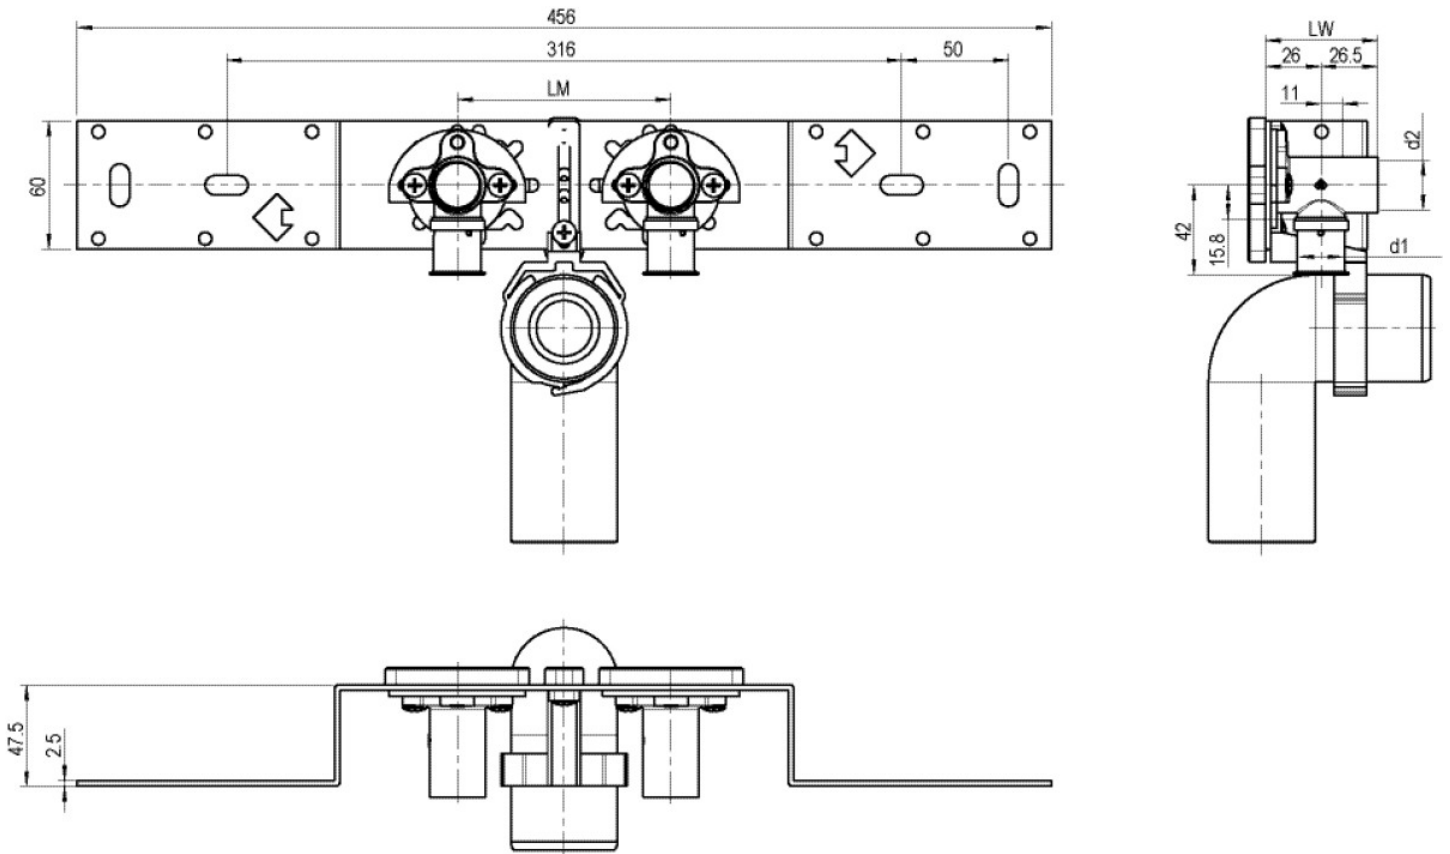

KELOX

KMU485SB KELOX-ULTRAX connection set with elbow 16x1/2" 15cm

71268B02

Areas of application

With KMU480 wall bracket fitting elbow 90°, sound-insulated; stopper, metal mount, plugs and fastening elements, incl. elbow for connecting to trap d50mm and galvanised nipple d30
DO NOT screw in any threaded pipes and cast iron fittings!

Approvals:

KE KELIT GmbH

A 4020 Linz, Ignaz-Mayer-Straße 17, Austria, Europe

PHONE +43 (0) 50 779 E-MAIL office@kekelit.com

www.kekelit.com

Specifications

Product information	
VPE1	1,00 KT1
VPE2	15,00 KT2
weight	1,059 KGM
text	KELOX-ULTRAX connection set with elbow
INTRNR	74122000
main material group	KELOX
material group	KELOX-ULTRAX metal fittings
code	KMU485SB

Art. No	label
71268B02	16x1/2" 15cm