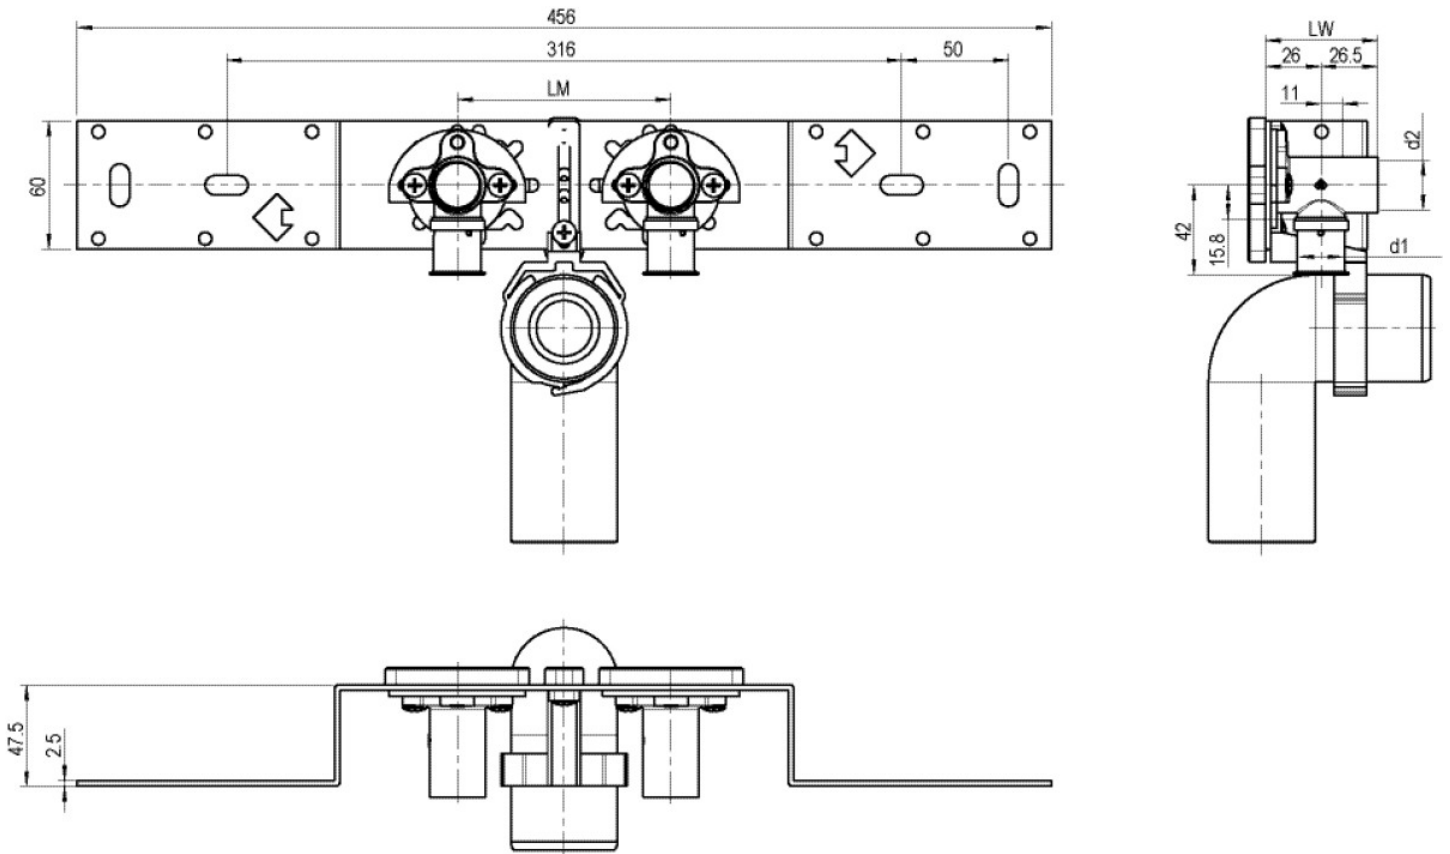

KELOX

KMU485SB KELOX-ULTRAX connection set with elbow 16x1/2" 15cm

71268B02

Areas of application

With KMU480 wall bracket fitting elbow 90°, sound-insulated; stopper, metal mount, plugs and fastening elements, incl. elbow for connecting to trap d50mm and galvanised nipple d30
DO NOT screw in any threaded pipes and cast iron fittings!

Approvals:

KE KELIT GmbH

A 4020 Linz, Ignaz-Mayer-Straße 17, Austria, Europe

PHONE +43 (0) 50 779 E-MAIL office@kekelit.com

www.kekelit.com

Specifications

Product information	
VPE1	1,00 KT1
VPE2	15,00 KT2
weight	1,060 KGM
text	KELOX-ULTRAX connection set with elbow
INTRNR	74122000
main material group	KELOX
material group	KELOX-ULTRAX metal fittings
code	KMU485SB

Art. No	label
71268B02	16x1/2" 15cm