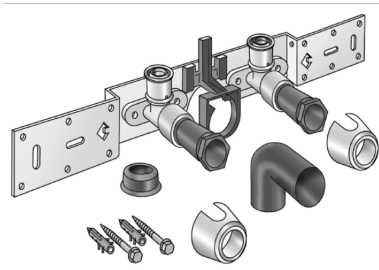

KELOX

KMU485SB KELOX-ULTRAX connection set with elbow 20x1/2" 15cm

71268D02

Areas of application

With KMU480 wall bracket fitting elbow 90°, sound-insulated; stopper, metal mount, plugs and fastening elements, incl. elbow for connecting to trap d50mm and galvanised nipple d30
DO NOT screw in any threaded pipes and cast iron fittings!

Approvals:

KE KELIT GmbH

A 4020 Linz, Ignaz-Mayer-Straße 17, Austria, Europe

PHONE +43 (0) 50 779 E-MAIL office@kekelit.com

www.kekelit.com

Specifications

Product information	
VPE1	1,00 KT1
VPE2	15,00 KT2
weight	1,080 KGM
text	KELOX-ULTRAX connection set with elbow
INTRNR	74122000
main material group	KELOX
material group	KELOX-ULTRAX metal fittings
code	KMU485SB

Art. No	label
71268D02	20x1/2" 15cm