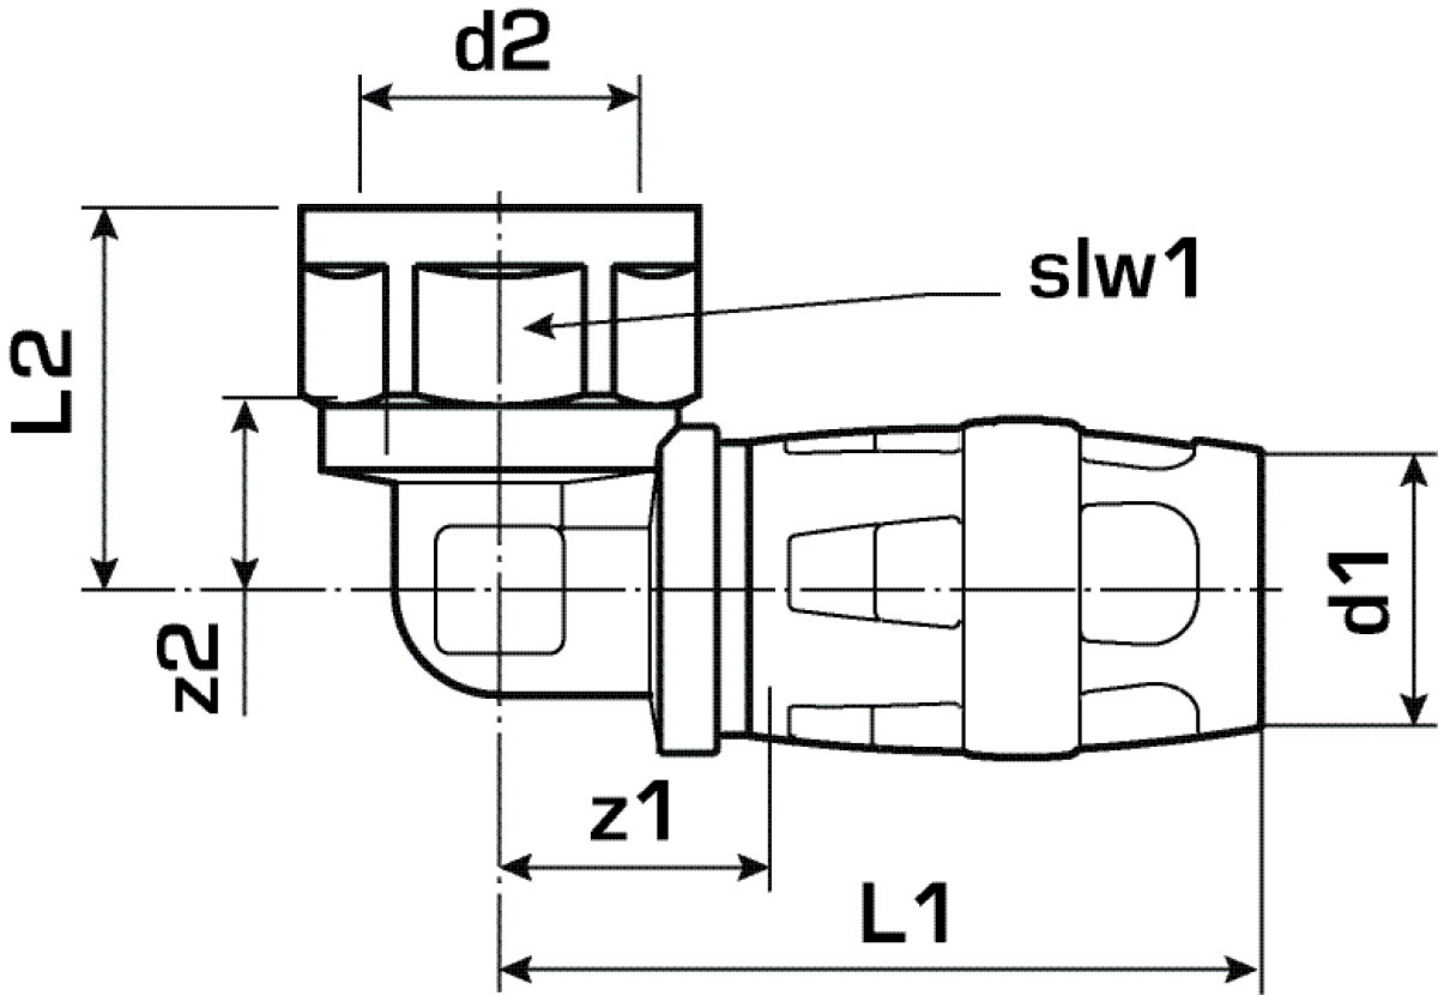

KELOX

KMP467 KELOX-PROTEC elbow adapter 90° female 25x3/4"

73216E04

Areas of application

Plug-in adapter elbow with female thread, made of dezincification-resistant brass (DZR); incl. push-on sleeve made of transparent polyamide, O-rings, withdrawal barriers and protector ring as insertion locking device

DO NOT screw in any threaded pipes and cast iron fittings!

Approvals:

Specifications

Article information

port 1	Plug-in
port 2	Female thread cylindrical BSPT-Rp (ISO 7-1)
design	Knee
angle	90 °

Technical properties

maximum working pressure at 20 ° C	10 bar
------------------------------------	--------

Product information

VPE1	10,00 SA1
VPE2	90,00 KT1
weight	0,187 KGM
text	KELOX-PROTEC elbow adapter 90° female
INTRNR	74122000
main material group	KELOX
material group	KELOX-PROtec pushfittings
code	KMP467

Art. No	label	d1 mm	L1 mm	L2 mm	z1 mm	z2 mm	slw1 mm
73216E04	25x3/4"	25	61	34,5	22	18	30