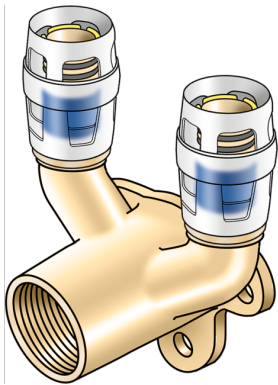

KELOX

KMP477 KELOX-PROTEC double U wall bracket fitting female 16x1/2"

73254B2B

Areas of application

Double U wall bracket fitting with female thread, made of dezincification-resistant brass (DZR), incl. push-on sleeve made of transparent polyamide, O-rings, withdrawal barriers and a protector ring as an insertion locking device

Overall height:

1/2" - 46 mm

DO NOT screw in threaded pipes and cast iron fittings!

Approvals:

Specifications

Article information

port 1	Plug-in
port 2	Plug-in
port 3	Female thread metric
execution	Miscellaneous
design	Continuously right-angled

Technical properties

maximum working pressure at 20 ° C	10 bar
------------------------------------	--------

Product information

VPE1	10,00 SA1
VPE2	50,00 KT1
weight	0,254 KGM
text	KELOX-PROTEC double U wall bracket fitting female
INTRNR	74122000
main material group	KELOX
material group	KELOX-PROtec pushfittings
code	KMP477