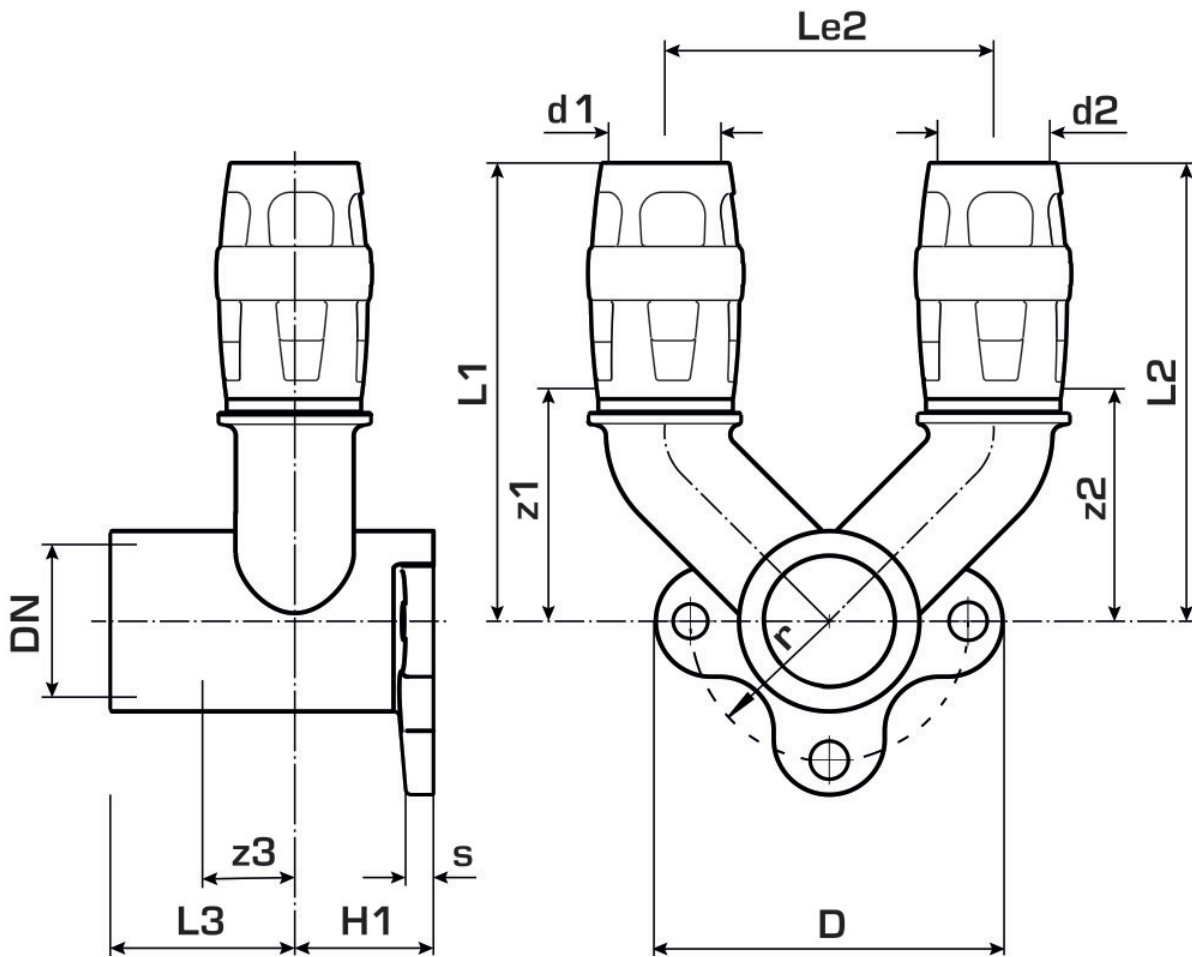

KELOX

KMP477 KELOX-PROTEC double U wall bracket fitting female 16x1/2"

73254B2B

Areas of application

Double U wall bracket fitting with female thread, made of dezincification-resistant brass (DZR), incl. push-on sleeve made of transparent polyamide, O-rings, withdrawal barriers and a protector ring as an insertion locking device

Overall height:

1/2" - 46 mm

DO NOT screw in threaded pipes and cast iron fittings!

Approvals:

Specifications

Article information

port 1	Plug-in
port 2	Plug-in
port 3	Female thread metric
execution	Miscellaneous
design	Continuously right-angled

Technical properties

maximum working pressure at 20 ° C	10 bar
------------------------------------	--------

Product information

VPE1	10,00 SA1
VPE2	50,00 KT1
weight	0,254 KGM
text	KELOX-PROTEC double U wall bracket fitting female
INTRNR	74122000
main material group	KELOX
material group	KELOX-PROtec pushfittings
code	KMP477

Art. No	label	d3	d1 mm	d2 mm	d3	d1 mm	L1 mm	L2 mm	L3 mm	z1	z2	z3	z1 mm	z2 mm	z3 mm
73254	16x1/2	1/2" (15)	16	16	26.5	16	66	26	27	31.5	31.5	9	34	9	8,5