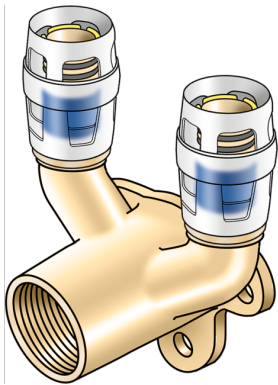

## KMP477 KELOX-PROTEC double U wall bracket fitting female 25x1/2"

73254E2E

### Areas of application

Double U wall bracket fitting with female thread, made of dezincification-resistant brass (DZR), incl. push-on sleeve made of transparent polyamide, O-rings, withdrawal barriers and a protector ring as an insertion locking device

Overall height:

1/2" - 46 mm

DO NOT screw in threaded pipes and cast iron fittings!