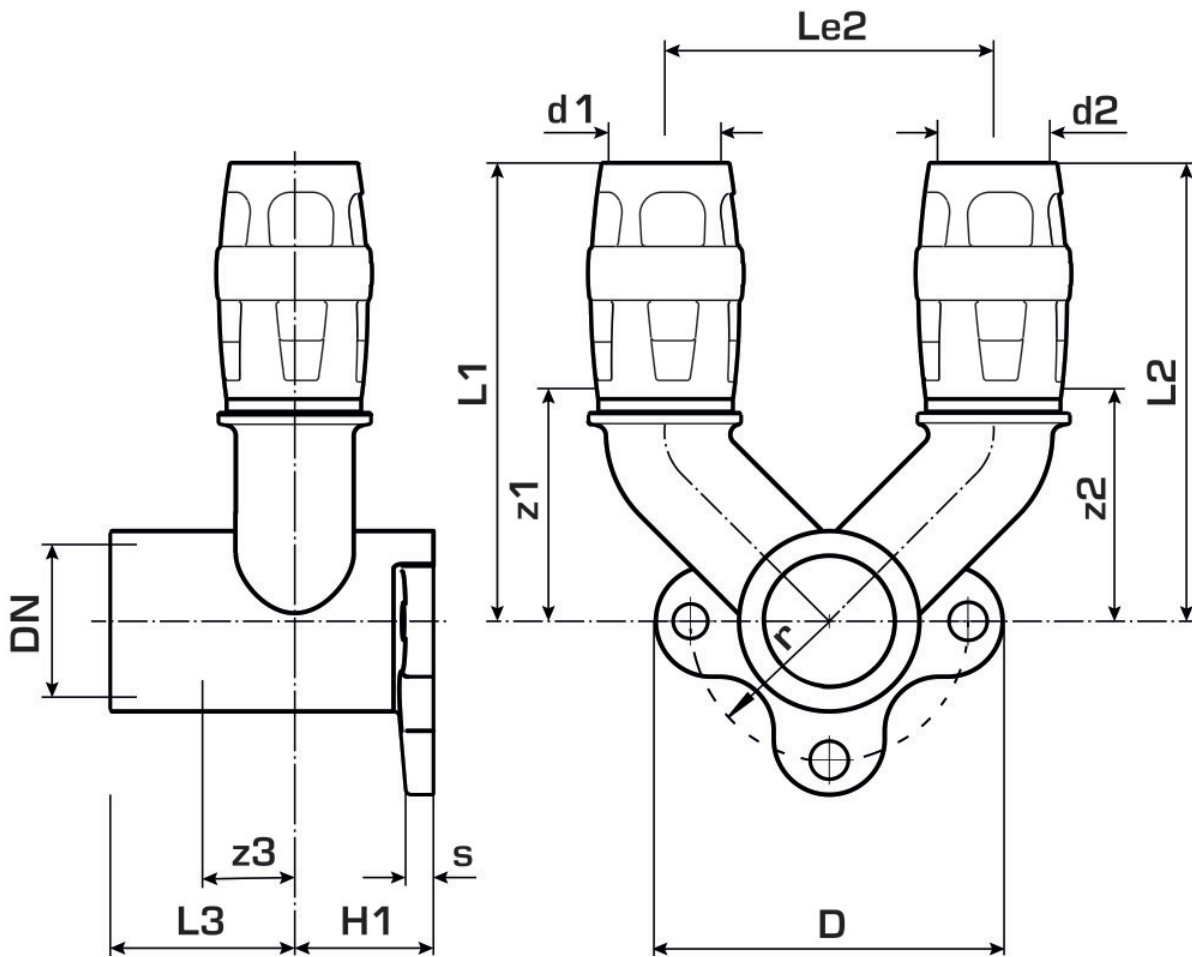

### Areas of application

Double U wall bracket fitting with female thread, made of dezincification-resistant brass (DZR), incl. push-on sleeve made of transparent polyamide, O-rings, withdrawal barriers and a protector ring as an insertion locking device

Overall height:

1/2" - 46 mm

DO NOT screw in threaded pipes and cast iron fittings!

## Article information

port 1	Plug-in
design	Continuously right-angled

Art. No	label	d1 mm	L1 mm	L2 mm	L3 mm	z1 mm	z2 mm	z3 mm
73254E2E	25x1/2"	25	86	27	27	44	11	30