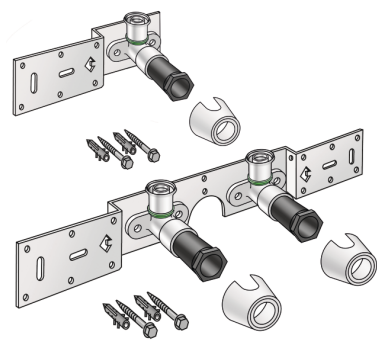

STEELOX

SMX485 STEELOX connection set 16x1/2" single connection

57261B02

Areas of application

With SMX480 wall bracket fitting elbow 90°, sound-insulated, stopper, metal mount, plugs and fastening elements

DO NOT screw in any threaded pipes and cast iron fittings!

Approvals:

KE KELIT GmbH

A 4020 Linz, Ignaz-Mayer-Straße 17, Austria, Europe

PHONE +43 (0) 50 779 E-MAIL office@kekelit.com

www.kekelit.com

Specifications

Article information

port 1	Pressing socket
execution	Single

Product information

VPE1	1,00 KT1
VPE2	15,00 KT2
weight	0,482 KGM
text	?STEELOX connection set
INTRNR	74122000
code	SMX485

Art. No	label	d1 mm
57261B02	16x1/2" single connection	16