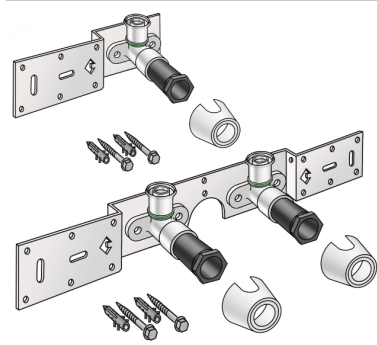

STEELOX

SMX485 STEELOX connection set 16x1/2" 8-10cm

57262B02

Areas of application

With SMX480 wall bracket fitting elbow 90°, sound-insulated, stopper, metal mount, plugs and fastening elements

DO NOT screw in any threaded pipes and cast iron fittings!

Approvals:

KE KELIT GmbH

A 4020 Linz, Ignaz-Mayer-Straße 17, Austria, Europe

PHONE +43 (0) 50 779 E-MAIL office@kekelit.com

www.kekelit.com

Specifications

Article information

port 1	Pressing socket
execution	Double bridge

Product information

VPE1	1,00 KT1
VPE2	15,00 KT2
weight	0,925 KGM
text	?STEELOX connection set
INTRNR	74122000
code	SMX485

Art. No	label	d1 mm
57262B02	16x1/2" 8-10cm	16

KE KELIT GmbH

A 4020 Linz, Ignaz-Mayer-Straße 17, Austria, Europe