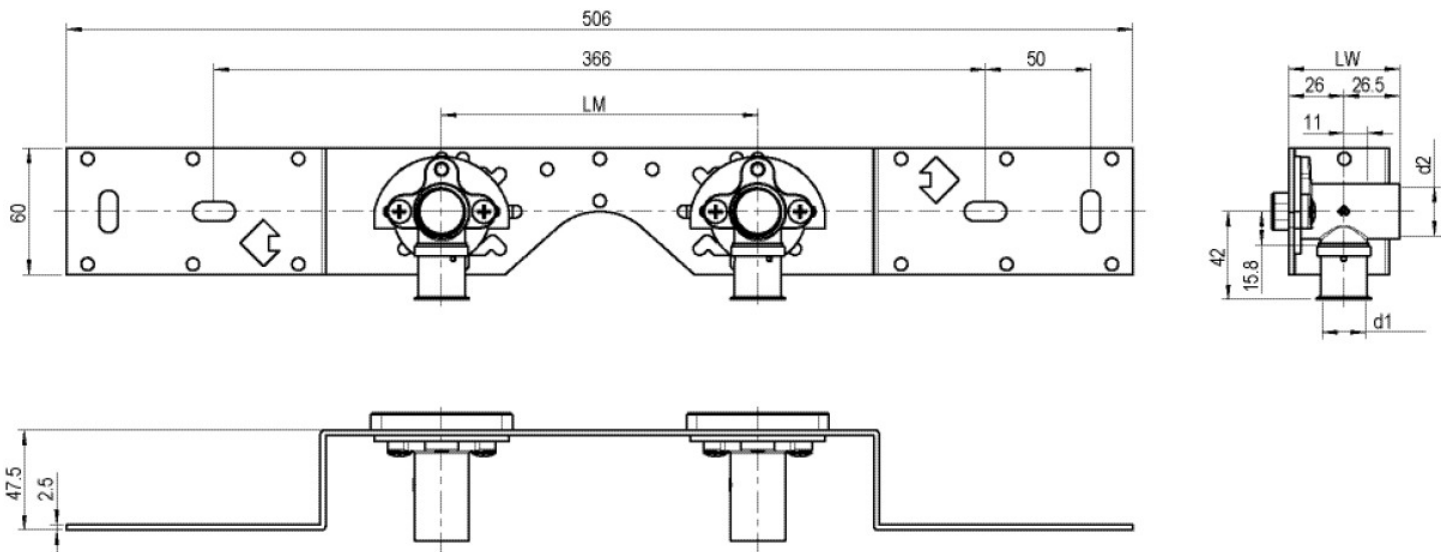

STEELOX

SMX485 STEELOX connection set 16x1/2" 8-10cm

57262B02

Areas of application

With SMX480 wall bracket fitting elbow 90°, sound-insulated, stopper, metal mount, plugs and fastening elements

DO NOT screw in any threaded pipes and cast iron fittings!

Product information

VPE1	1,00 KT1
VPE2	15,00 KT2
weight	0,925 KGM
text	?STEELOX connection set
INTRNR	74122000
code	SMX485

Art. No	label	d1 mm
57262B02	16x1/2" 8-10cm	16

KE KELIT GmbH

A 4020 Linz, Ignaz-Mayer-Straße 17, Austria, Europe