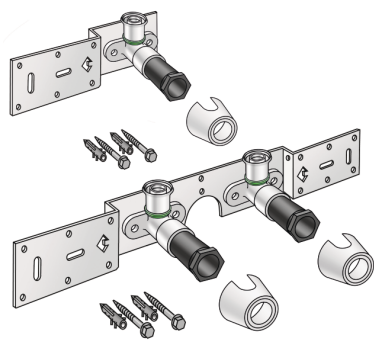

# STEELOX

SMX485 STEELOX connection set 16x1/2"  
15cm

57266B02

## Areas of application

With SMX480 wall bracket fitting elbow 90°, sound-insulated, stopper, metal mount, plugs and fastening elements

DO NOT screw in any threaded pipes and cast iron fittings!