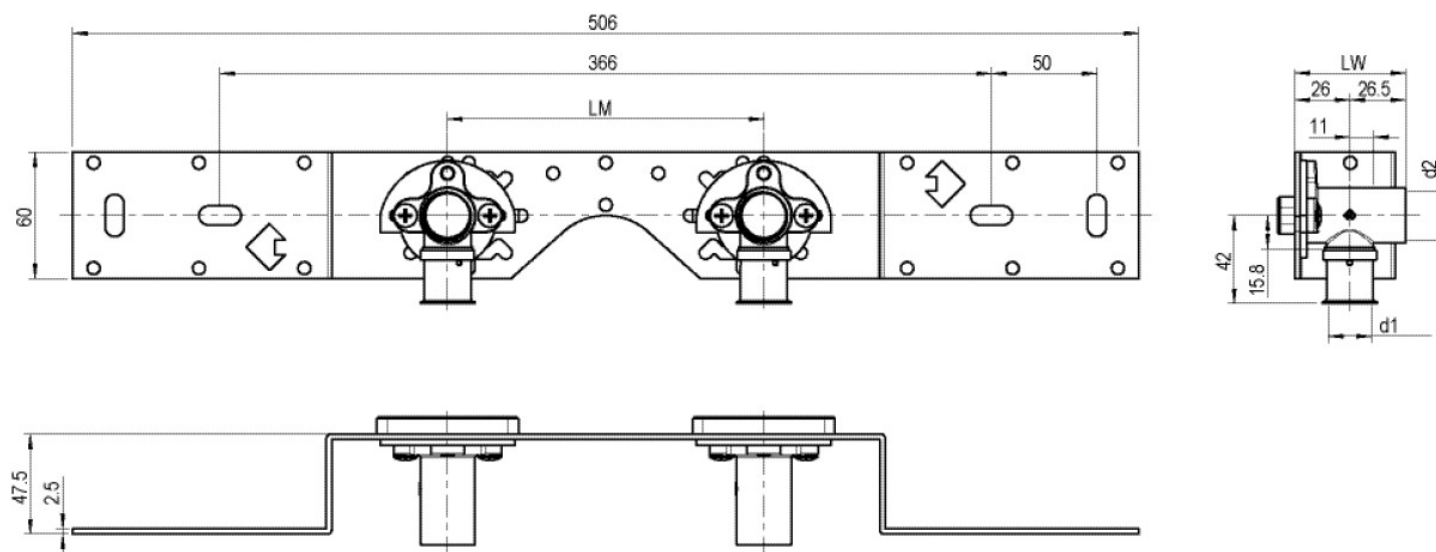

STEELOX

SMX485 STEELOX connection set 20x1/2"
single conn.

57261D02

Areas of application

With SMX480 wall bracket fitting elbow 90°, sound-insulated, stopper, metal mount, plugs and fastening elements

DO NOT screw in any threaded pipes and cast iron fittings!

execution Single

Product information

VPE1 1,00 KT1

VPE2 15,00 KT2

weight 0,493 KGM

text ?STEELOX connection set

INTRNR 74122000

code SMX485

Art. No	label	d1 mm
57261D02	20x1/2" single conn.	20

KE KELIT GmbH

A 4020 Linz, Ignaz-Mayer-Straße 17, Austria, Europe

PHONE +43 (0) 50 779 **E-MAIL** office@kekelit.com

www.kekelit.com