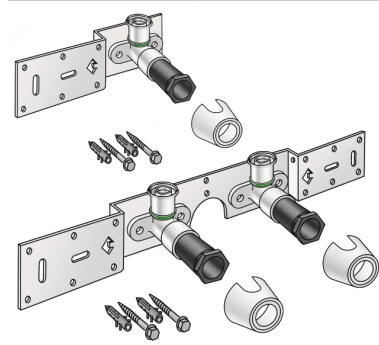

STEELOX

SMX485 STEELOX connection set 20x1/2"
single conn.

57261D02

Areas of application

With SMX480 wall bracket fitting elbow 90°, sound-insulated, stopper, metal mount, plugs and fastening elements

DO NOT screw in any threaded pipes and cast iron fittings!

execution Single

Product information

VPE1 1,00 KT1

VPE2 15,00 KT2

weight 0,493 KGM

text ?STEELOX connection set

INTRNR 74122000

code SMX485