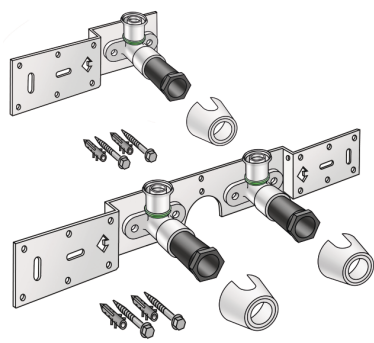

STEELOX

SMX485 STEELOX connection set 20x1/2"
single conn.

57261D02

Areas of application

With SMX480 wall bracket fitting elbow 90°, sound-insulated, stopper, metal mount, plugs and fastening elements

DO NOT screw in any threaded pipes and cast iron fittings!

Product information

VPE1	1,00 KT1
VPE2	15,00 KT2
weight	0,493 KGM
text	?STEELOX connection set
INTRNR	74122000
code	SMX485

Art. No	label	d1 mm
57261D02	20x1/2" single conn.	20

KE KELIT GmbH

A 4020 Linz, Ignaz-Mayer-Straße 17, Austria, Europe