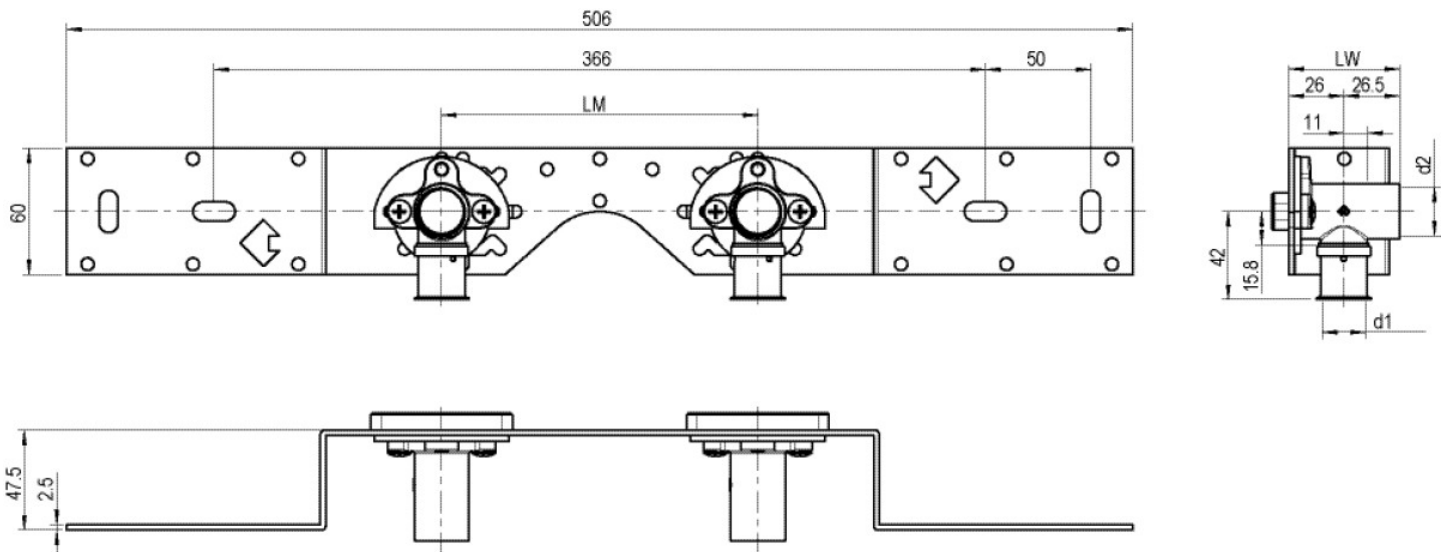

STEELOX

SMX485 STEELOX connection set 20x1/2" 8-10cm

57262D02

Areas of application

With SMX480 wall bracket fitting elbow 90°, sound-insulated, stopper, metal mount, plugs and fastening elements

DO NOT screw in any threaded pipes and cast iron fittings!

Product information

VPE1	1,00 KT1
VPE2	15,00 KT2
weight	0,947 KGM
text	?STEELOX connection set
INTRNR	74122000
code	SMX485

Art. No	label	d1 mm
57262D02	20x1/2" 8-10cm	20

KE KELIT GmbH

A 4020 Linz, Ignaz-Mayer-Straße 17, Austria, Europe