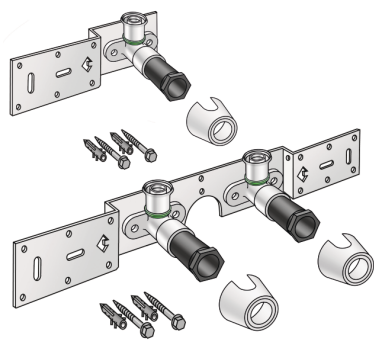

STEELOX

SMX485 STEELOX connection set 20x1/2" 8-10cm

57262D02

Areas of application

With SMX480 wall bracket fitting elbow 90°, sound-insulated, stopper, metal mount, plugs and fastening elements

DO NOT screw in any threaded pipes and cast iron fittings!

Approvals:

KE KELIT GmbH

A 4020 Linz, Ignaz-Mayer-Straße 17, Austria, Europe

PHONE +43 (0) 50 779 E-MAIL office@kekelit.com

www.kekelit.com

Specifications

Article information

port 1	Pressing socket
execution	Double bridge

Product information

VPE1	1,00 KT1
VPE2	15,00 KT2
weight	0,947 KGM
text	?STEELOX connection set
INTRNR	74122000
code	SMX485

Art. No	label	d1 mm
57262D02	20x1/2" 8-10cm	20

KE KELIT GmbH

A 4020 Linz, Ignaz-Mayer-Straße 17, Austria, Europe