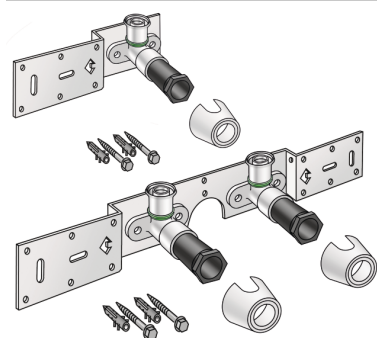

## SMX485Z STEELOX zeta connection set 16x1/2" single connection

57291B02

### Areas of application

With SMX480Z zeta value-optimised press-fit wall bracket fitting with female thread 90°, sound-insulated; stopper, metal mount, plugs and fastening elements  
DO NOT screw in any threaded pipes and cast iron fittings!

## Article information

port 1	Gas female thread, cylindrical (BSPP)
execution	Single