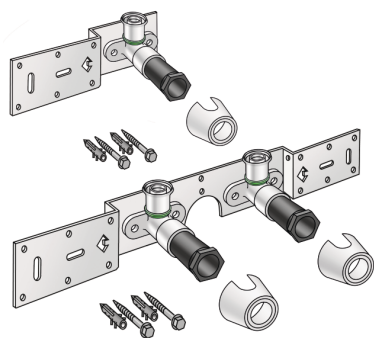

STEELOX

SMX485Z STEELOX zeta connection set 16x1/2" 8-10cm

57292B02

Areas of application

With SMX480Z zeta value-optimised press-fit wall bracket fitting with female thread 90°, sound-insulated; stopper, metal mount, plugs and fastening elements
DO NOT screw in any threaded pipes and cast iron fittings!

Approvals:

KE KELIT GmbH

A 4020 Linz, Ignaz-Mayer-Straße 17, Austria, Europe

PHONE +43 (0) 50 779 E-MAIL office@kekelit.com

www.kekelit.com

Specifications

Article information

port 1	Gas female thread, cylindrical (BSPP)
execution	Double bridge

Product information

VPE1	1,00 KT1
VPE2	15,00 KT2
weight	0,893 KGM
text	STEELOX zeta connection set
INTRNR	74122000
code	SMX485Z

Art. No	label	d1 mm
57292B02	16x1/2" 8-10cm	16

KE KELIT GmbH

A 4020 Linz, Ignaz-Mayer-Straße 17, Austria, Europe