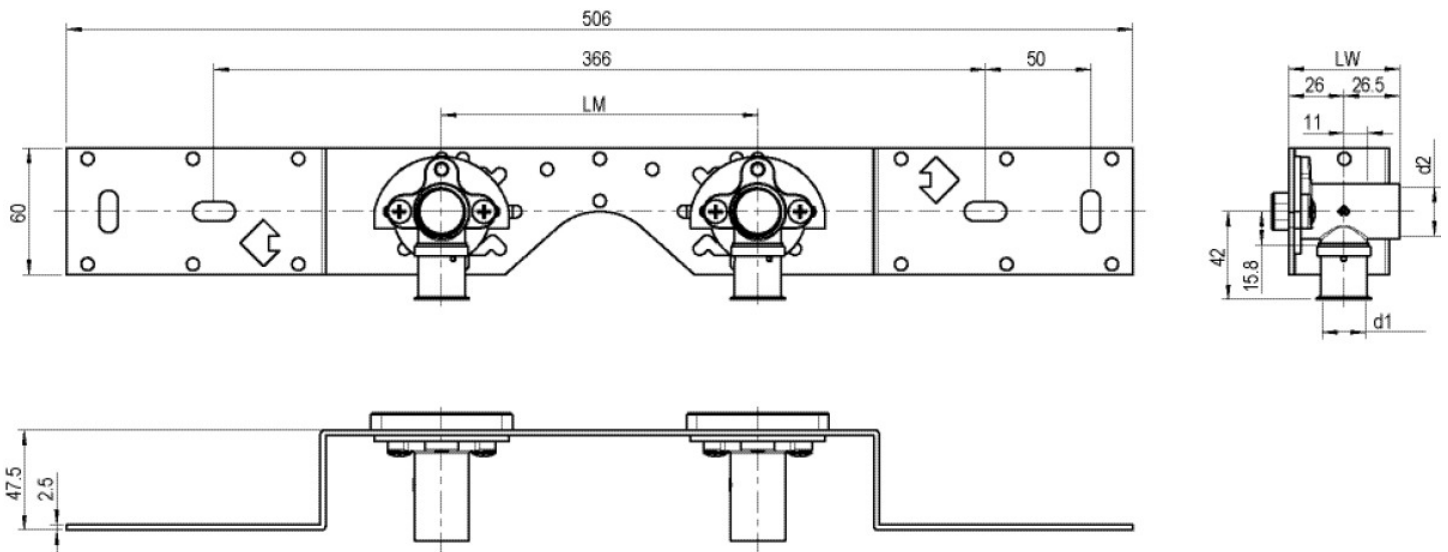

STEELOX

SMX485Z STEELOX zeta connection set 16x1/2" 8-10cm

57292B02

Areas of application

With SMX480Z zeta value-optimised press-fit wall bracket fitting with female thread 90°, sound-insulated; stopper, metal mount, plugs and fastening elements
DO NOT screw in any threaded pipes and cast iron fittings!

Approvals:

KE KELIT GmbH

A 4020 Linz, Ignaz-Mayer-Straße 17, Austria, Europe

PHONE +43 (0) 50 779 E-MAIL office@kekelit.com

www.kekelit.com

Specifications

Article information

port 1	Gas female thread, cylindrical (BSPP)
execution	Double bridge

Product information

VPE1	1,00 KT1
VPE2	15,00 KT2
weight	0,893 KGM
text	STEELOX zeta connection set
INTRNR	74122000
code	SMX485Z

Art. No	label	d1 mm
57292B02	16x1/2" 8-10cm	16

KE KELIT GmbH

A 4020 Linz, Ignaz-Mayer-Straße 17, Austria, Europe