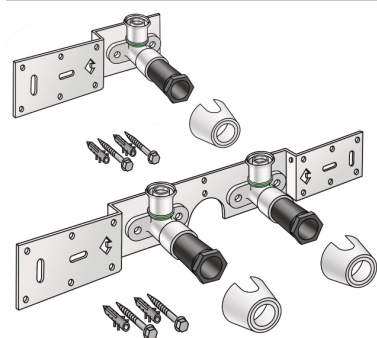

STEELOX

SMX485Z STEELOX zeta connection set 20x1/2"
single conn.

57291D02

Areas of application

With SMX480Z zeta value-optimised press-fit wall bracket fitting with female thread 90°, sound-insulated; stopper, metal mount, plugs and fastening elements
DO NOT screw in any threaded pipes and cast iron fittings!

Approvals:

KE KELIT GmbH

A 4020 Linz, Ignaz-Mayer-Straße 17, Austria, Europe

PHONE +43 (0) 50 779 E-MAIL office@kekelit.com

www.kekelit.com

Specifications

Article information

port 1	Gas female thread, cylindrical (BSPP)
execution	Single

Product information

VPE1	1,00 KT1
VPE2	15,00 KT2
weight	0,476 KGM
text	STEELOX zeta connection set
INTRNR	74122000
code	SMX485Z

Art. No	label	d1 mm
57291D02	20x1/2" single conn.	20

KE KELIT GmbH

A 4020 Linz, Ignaz-Mayer-Straße 17, Austria, Europe