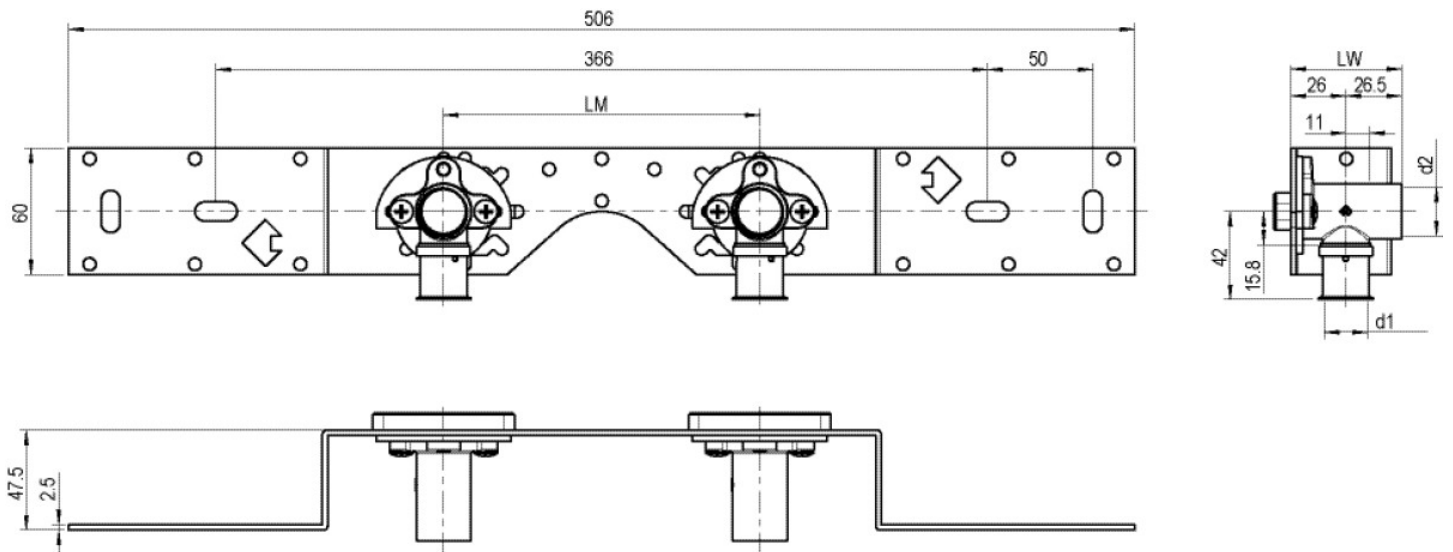

STEELOX

SMX485Z STEELOX zeta connection set 20x1/2" 15cm

57296D02

Areas of application

With SMX480Z zeta value-optimised press-fit wall bracket fitting with female thread 90°, sound-insulated; stopper, metal mount, plugs and fastening elements
DO NOT screw in any threaded pipes and cast iron fittings!

Approvals:

KE KELIT GmbH

A 4020 Linz, Ignaz-Mayer-Straße 17, Austria, Europe

PHONE +43 (0) 50 779 E-MAIL office@kekelit.com

www.kekelit.com

Specifications

Article information

port 1	Gas female thread, cylindrical (BSPP)
execution	Double bridge

Product information

VPE1	1,00 KT1
VPE2	15,00 KT2
weight	0,939 KGM
text	STEELOX zeta connection set
INTRNR	74122000
code	SMX485Z

Art. No	label	d1 mm
57296D02	20x1/2" 15cm	20

KE KELIT GmbH

A 4020 Linz, Ignaz-Mayer-Straße 17, Austria, Europe