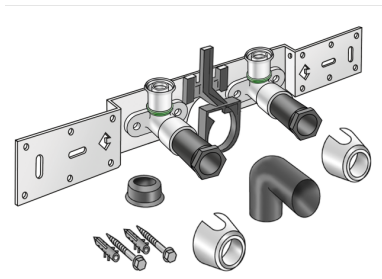

# STEELOX

SMX485SB STEELOX connection set with siphon elbow 16x1/2" 8-10cm

57264B02

## Areas of application

With SMX480 wall bracket fitting elbow 90°, sound-insulated; stopper, metal mount, plugs and fastening elements, incl. elbow for connecting to trap d50mm and galvanised nipple d30  
DO NOT screw in any threaded pipes and cast iron fittings!

## Product information

**VPE1** 1,00 KT1

**VPE2** 15,00 KT2

**weight** 1,066 KGM

**text** ?STEELOX connection set with siphon elbow

**INTRNR** 74122000

**code** SMX485SB

Art. No	label	d1 mm
57264B02	16x1/2" 8-10cm	16