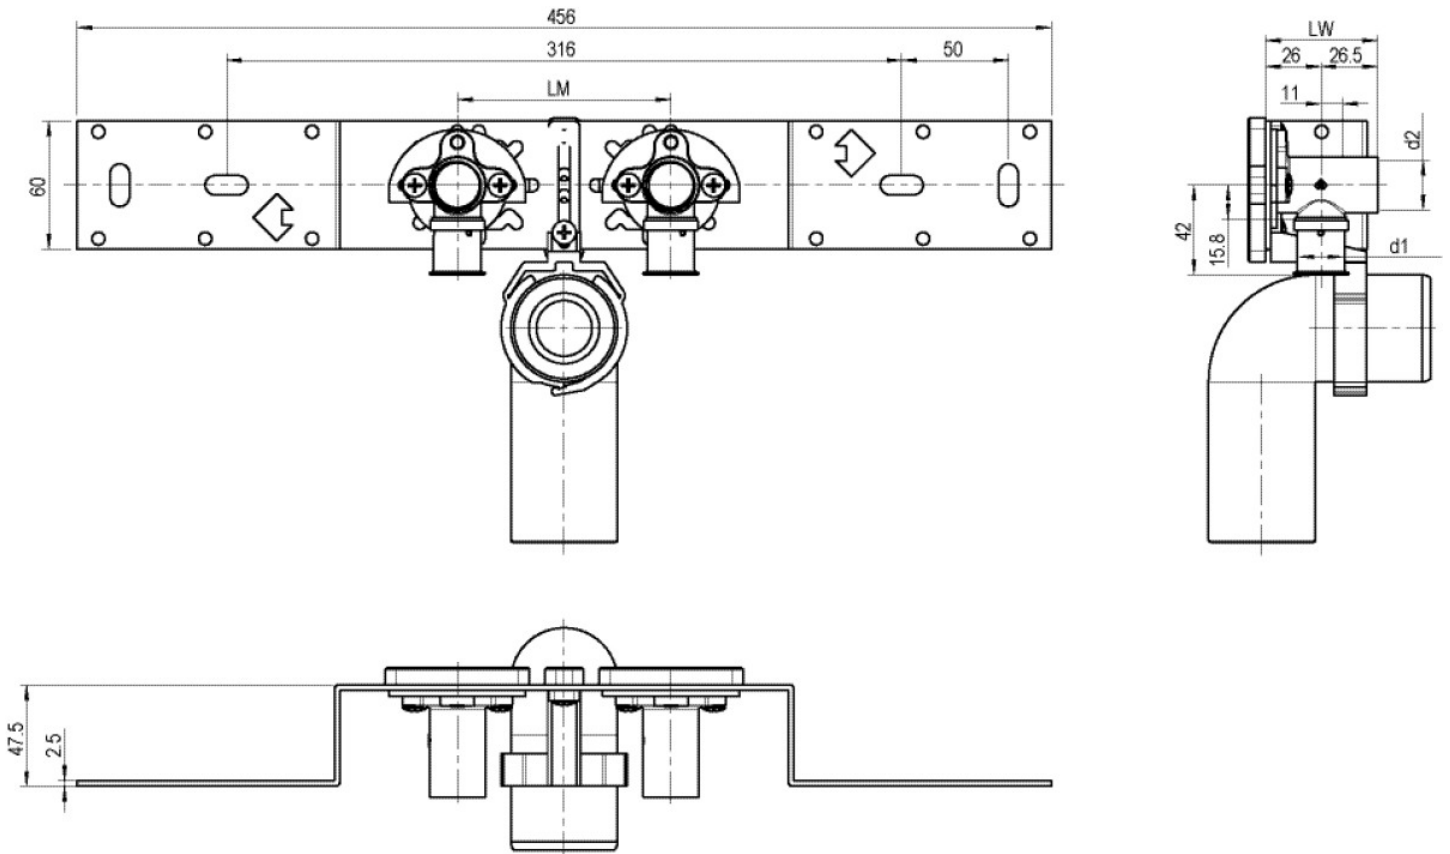

## Article information

**port 1** Pressing socket

**execution** Double bridge

## Product information

**VPE1** 1,00 KT1

**VPE2** 15,00 KT2

**weight** 1,092 KGM

**text** ?STEELOX connection set with siphon elbow

**INTRNR** 74122000

**code** SMX485SB

Art. No	label	d1 mm
57268B02	16x1/2" 15cm	16