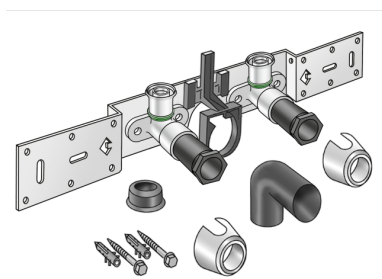

STEELOX

SMX485SB ?STEELOX connection set with siphon elbow 16x1/2" 15cm

57268B02

Areas of application

With SMX480 wall bracket fitting elbow 90°, sound-insulated; stopper, metal mount, plugs and fastening elements, incl. elbow for connecting to trap d50mm and galvanised nipple d30
DO NOT screw in any threaded pipes and cast iron fittings!

execution Double bridge

Product information

VPE1 1,00 KT1

VPE2 15,00 KT2

weight 1,092 KGM

text ?STEELOX connection set with siphon elbow

INTRNR 74122000

code SMX485SB

Art. No	label	d1 mm
57268B02	16x1/2" 15cm	16