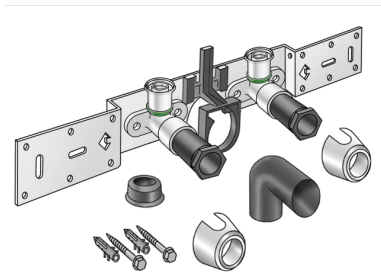

# STEELOX

SMX485SB STEELOX connection set with siphon elbow 16x1/2" 15cm

57268B02

## Areas of application

With SMX480 wall bracket fitting elbow 90°, sound-insulated; stopper, metal mount, plugs and fastening elements, incl. elbow for connecting to trap d50mm and galvanised nipple d30  
DO NOT screw in any threaded pipes and cast iron fittings!

## Product information

**VPE1** 1,00 KT1

**VPE2** 15,00 KT2

**weight** 1,092 KGM

**text** ?STEELOX connection set with siphon elbow

**INTRNR** 74122000

**code** SMX485SB

Art. No	label	d1 mm
57268B02	16x1/2" 15cm	16