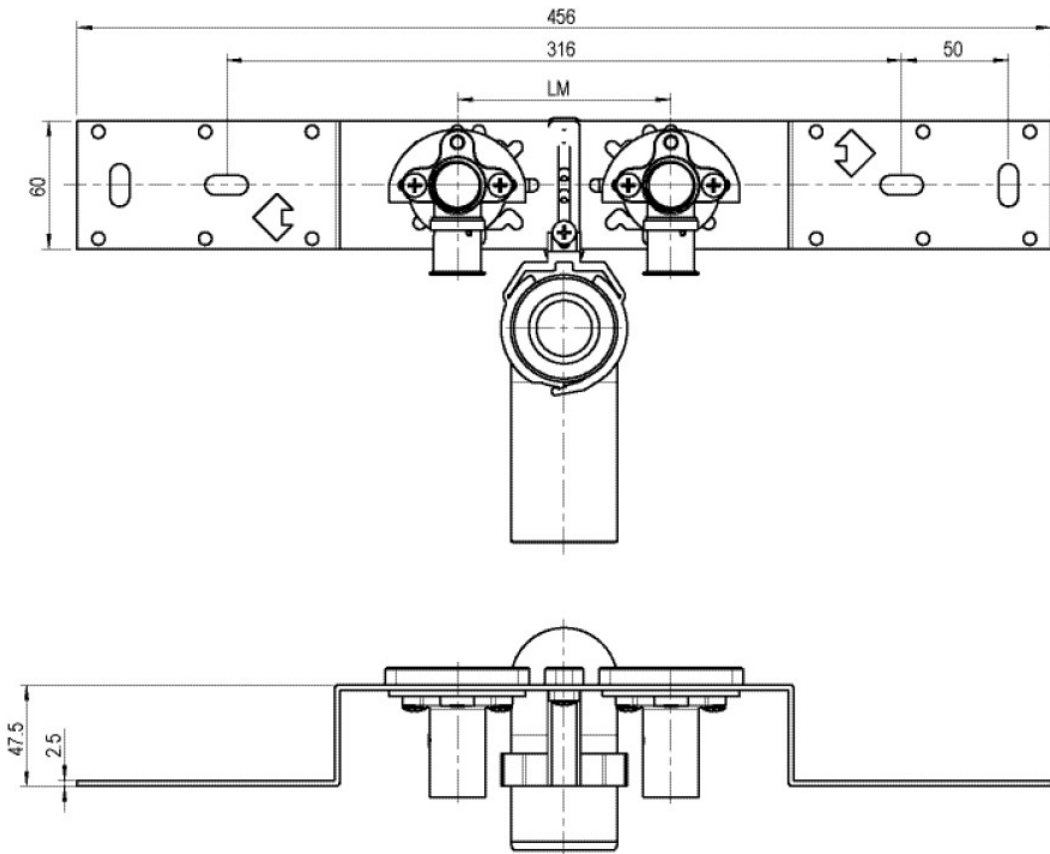

STEELOX

SMX485SB STEELOX connection set with siphon elbow 20x1/2" 15cm

57268D02

Areas of application

With SMX480 wall bracket fitting elbow 90°, sound-insulated; stopper, metal mount, plugs and fastening elements, incl. elbow for connecting to trap d50mm and galvanised nipple d30
DO NOT screw in any threaded pipes and cast iron fittings!

execution Double bridge

Product information

VPE1 1,00 KT1

VPE2 15,00 KT2

weight 1,114 KGM

text ?STEELOX connection set with siphon elbow

INTRNR 74122000

code SMX485SB

Art. No	label	d1 mm
57268D02	20x1/2" 15cm	20

KE KELIT GmbH
 A 4020 Linz, Ignaz-Mayer-Straße 17, Austria, Europe
PHONE +43 (0) 50 779 **E-MAIL** office@kekelit.com
 www.kekelit.com