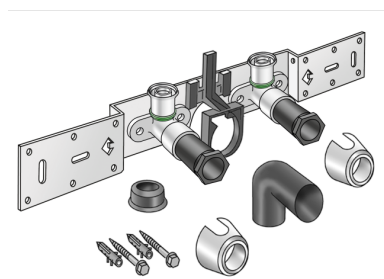

# STEELOX

SMX485SB ?STEELOX connection set with siphon elbow 20x1/2" 15cm

57268D02

Areas of application

With SMX480 wall bracket fitting elbow 90°, sound-insulated; stopper, metal mount, plugs and fastening elements, incl. elbow for connecting to trap d50mm and galvanised nipple d30  
DO NOT screw in any threaded pipes and cast iron fittings!

## Article information

**port 1** Pressing socket

**execution** Double bridge

## Product information

**VPE1** 1,00 KT1

**VPE2** 15,00 KT2

**weight** 1,114 KGM

**text** ?STEELOX connection set with siphon elbow

**INTRNR** 74122000

**code** SMX485SB

| Art. No  | label        | d1 mm |
|----------|--------------|-------|
| 57268D02 | 20x1/2" 15cm | 20    |