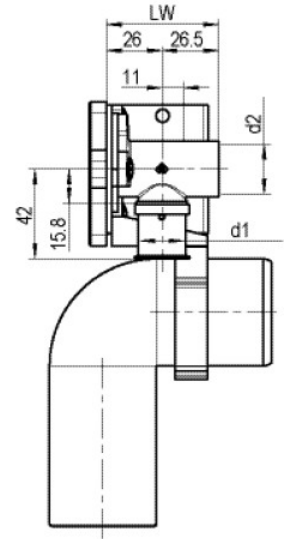

STEELOX

SMX485SB STEELOX connection set with siphon elbow 20x1/2" 15cm

57268D02

Areas of application

With SMX480 wall bracket fitting elbow 90°, sound-insulated; stopper, metal mount, plugs and fastening elements, incl. elbow for connecting to trap d50mm and galvanised nipple d30
DO NOT screw in any threaded pipes and cast iron fittings!

execution Double bridge

Product information

VPE1 1,00 KT1

VPE2 15,00 KT2

weight 1,114 KGM

text ?STEELOX connection set with siphon elbow

INTRNR 74122000

code SMX485SB

Art. No	label	d1 mm
57268D02	20x1/2" 15cm	20

KE KELIT GmbH
 A 4020 Linz, Ignaz-Mayer-Straße 17, Austria, Europe
PHONE +43 (0) 50 779 **E-MAIL** office@kekelit.com
 www.kekelit.com