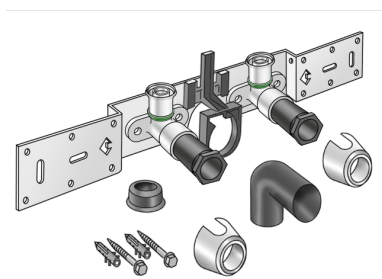

STEELOX

SMX485SB STEELOX connection set with siphon elbow 20x1/2" 15cm

57268D02

Areas of application

With SMX480 wall bracket fitting elbow 90°, sound-insulated; stopper, metal mount, plugs and fastening elements, incl. elbow for connecting to trap d50mm and galvanised nipple d30
DO NOT screw in any threaded pipes and cast iron fittings!

execution Double bridge

Product information

VPE1 1,00 KT1

VPE2 15,00 KT2

weight 1,114 KGM

text ?STEELOX connection set with siphon elbow

INTRNR 74122000

code SMX485SB