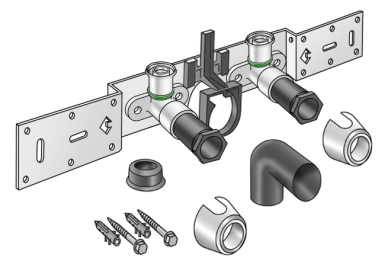

STEELOX

SMX485SZ STEELOX zeta connection set with elbow 16x1/2" 8-10cm

57294B02

Areas of application

With SMX480Z zeta value-optimised press-fit wall bracket fitting with female thread 90°, sound-insulated; stopper, metal mount, plugs and fastening elements, incl. elbow for connecting to trap d50mm and galvanised nipple d30

DO NOT screw in any threaded pipes and cast iron fittings!

Approvals:

Specifications

Article information

port 1 Gas female thread, cylindrical (BSPP)

execution Double bridge

Product information

VPE1 1,00 KT1

VPE2 15,00 KT2

weight 1,033 KGM

text STEELOX zeta connection set with elbow

INTRNR 74122000

code SMX485SZ

Art. No	label	d1 mm
57294B02	16x1/2" 8-10cm	16