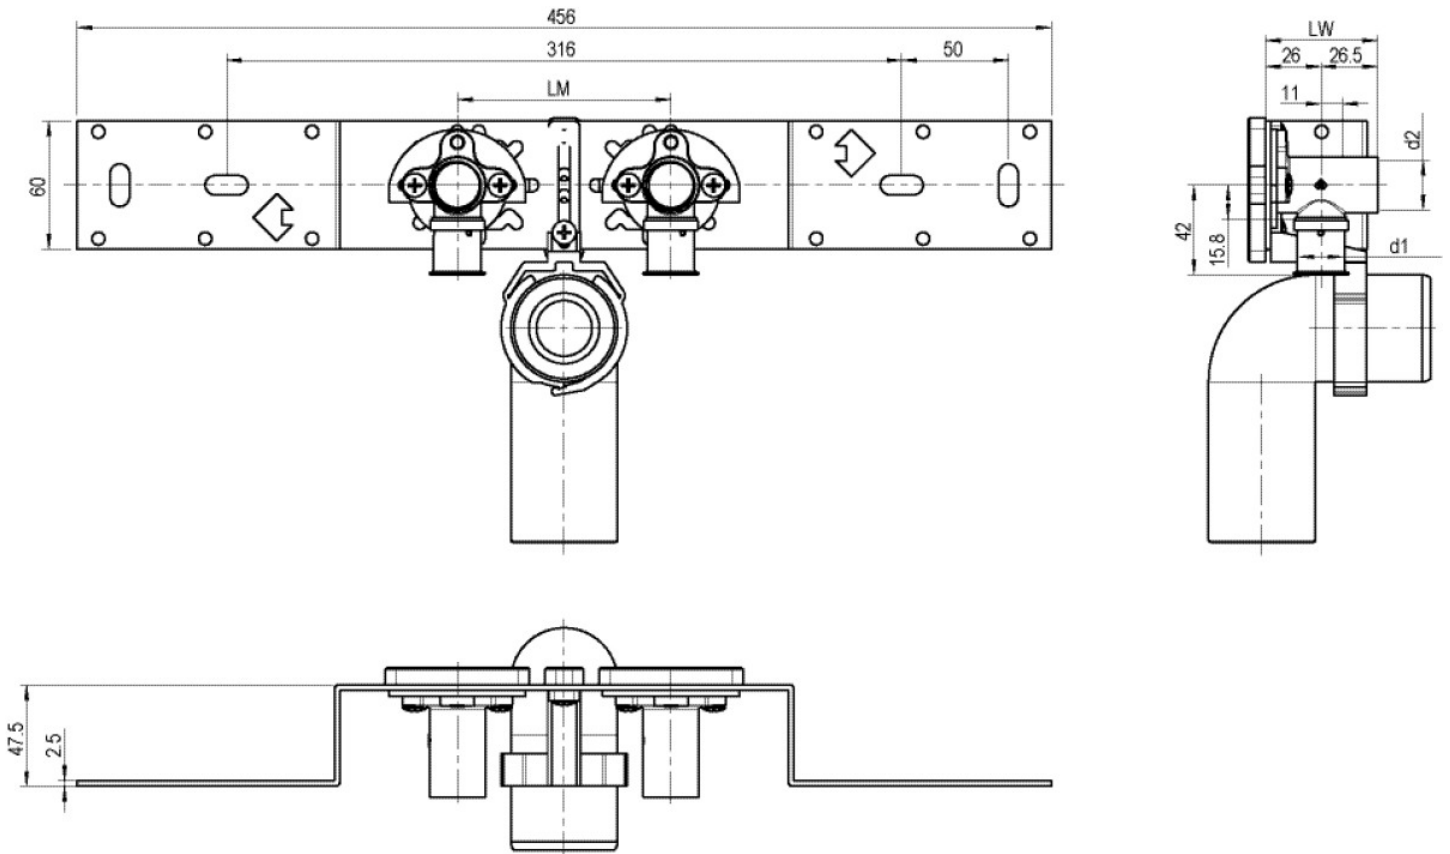

STEELOX

SMX485SZ STEELOX zeta connection set with elbow 16x1/2" 8-10cm

57294B02

Areas of application

With SMX480Z zeta value-optimised press-fit wall bracket fitting with female thread 90°, sound-insulated; stopper, metal mount, plugs and fastening elements, incl. elbow for connecting to trap d50mm and galvanised nipple d30

DO NOT screw in any threaded pipes and cast iron fittings!

Approvals:

Specifications

Article information

port 1 Gas female thread, cylindrical (BSPP)

execution Double bridge

Product information

VPE1 1,00 KT1

VPE2 15,00 KT2

weight 1,033 KGM

text STEELOX zeta connection set with elbow

INTRNR 74122000

code SMX485SZ

Art. No	label	d1 mm
57294B02	16x1/2" 8-10cm	16