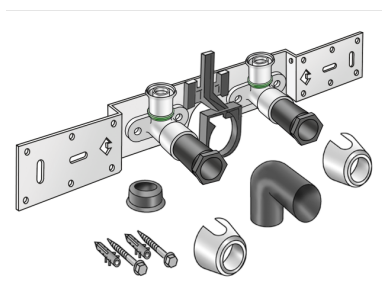

STEELOX

SMX485SZ STEELOX zeta connection set with elbow 16x1/2" 15cm

57298B02

Areas of application

With SMX480Z zeta value-optimised press-fit wall bracket fitting with female thread 90°, sound-insulated; stopper, metal mount, plugs and fastening elements, incl. elbow for connecting to trap d50mm and galvanised nipple d30

DO NOT screw in any threaded pipes and cast iron fittings!

Approvals:

Specifications

Article information

port 1 Gas female thread, cylindrical (BSPP)

execution Double bridge

Product information

VPE1 1,00 KT1

VPE2 15,00 KT2

weight 1,060 KGM

text STEELOX zeta connection set with elbow

INTRNR 74122000

code SMX485SZ

Art. No	label	d1 mm
57298B02	16x1/2" 15cm	16