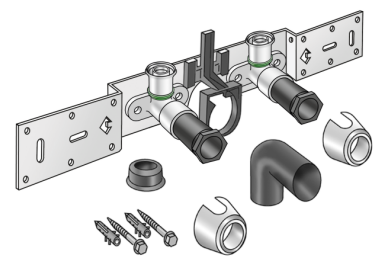

STEELOX

SMX485SZ STEELOX zeta connection set with elbow 20x1/2" 15cm

57298D02

Areas of application

With SMX480Z zeta value-optimised press-fit wall bracket fitting with female thread 90°, sound-insulated; stopper, metal mount, plugs and fastening elements, incl. elbow for connecting to trap d50mm and galvanised nipple d30

DO NOT screw in any threaded pipes and cast iron fittings!

Approvals:

Specifications

Article information

port 1 Gas female thread, cylindrical (BSPP)

execution Double bridge

Product information

VPE1 1,00 KT1

VPE2 15,00 KT2

weight 1,080 KGM

text STEELOX zeta connection set with elbow

INTRNR 74122000

code SMX485SZ

Art. No	label	d1 mm
57298D02	20x1/2" 15cm	20