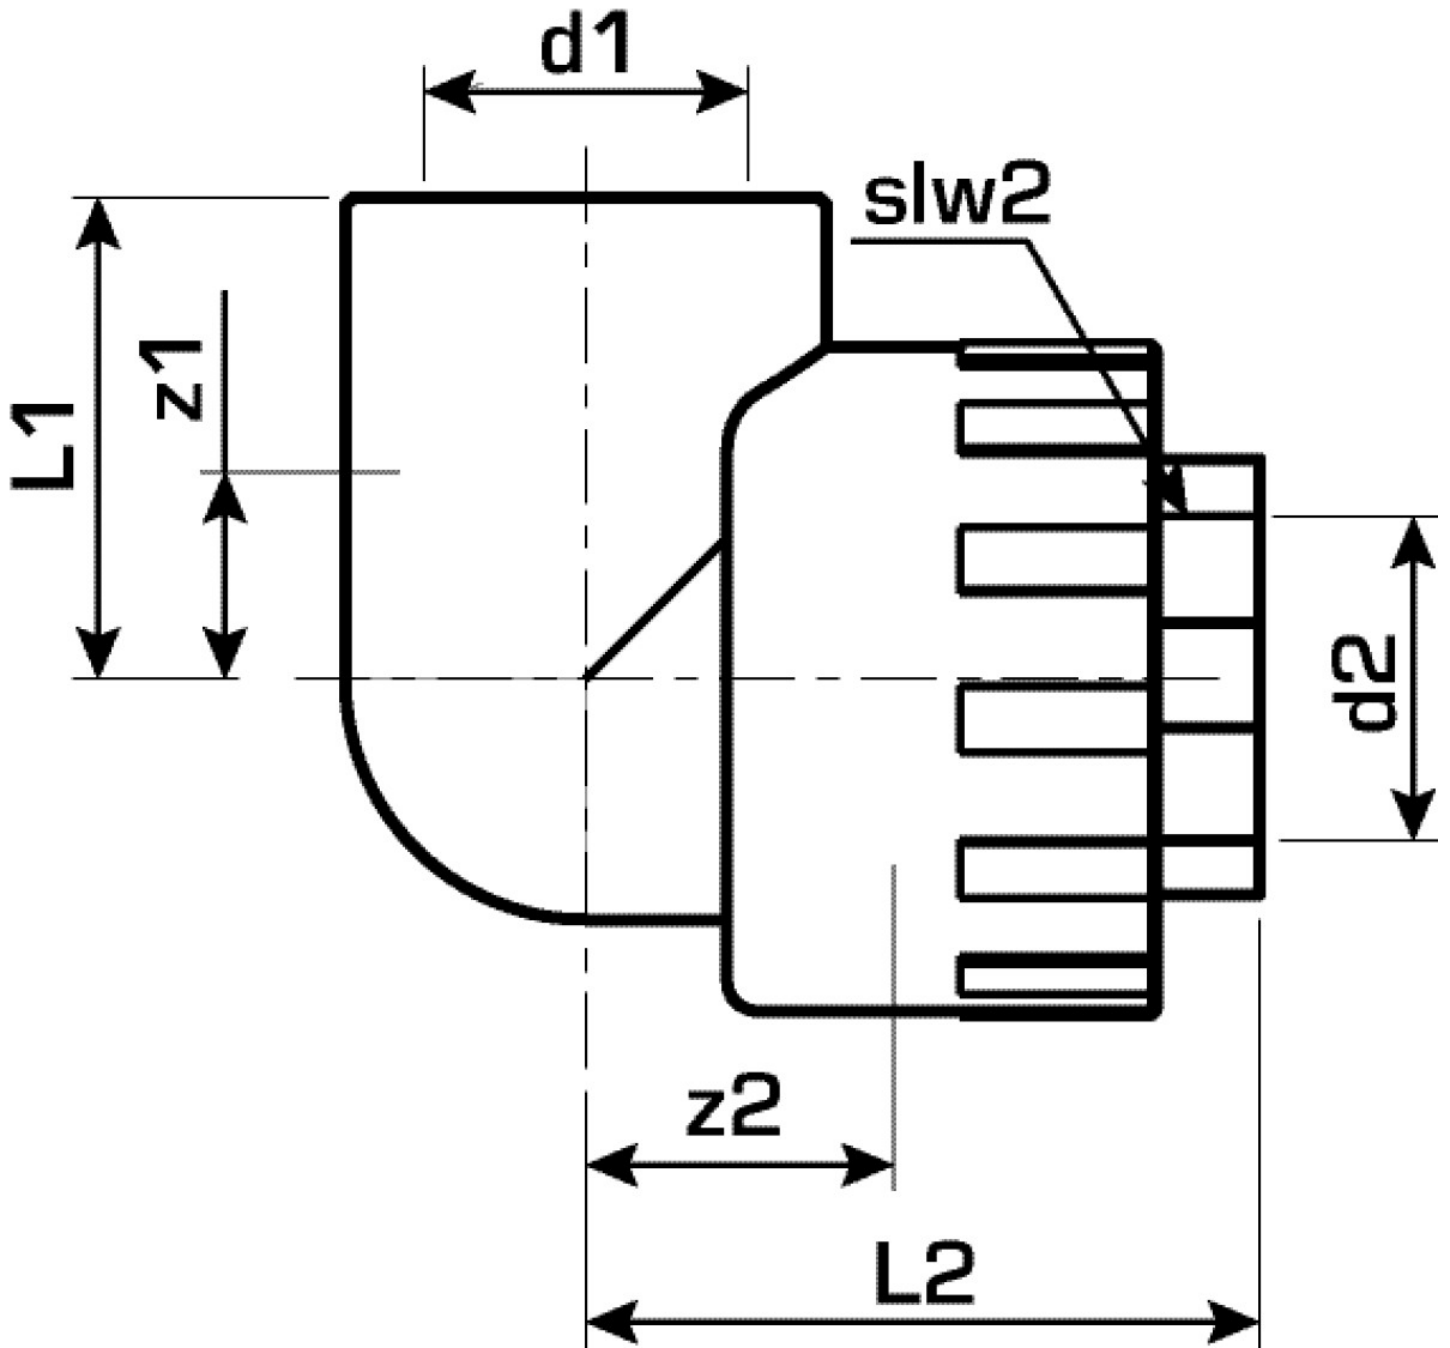

## TRI23 KETRIX 90° adapter elbow with female thread 25x1/2"

55216E02

### Areas of application

KETRIX polyfusion weld fitting for connecting POB pipes with fittings made of the same material without narrowing the cross-section, with injected male thread made of dezincification-resistant brass and non-porous metal-plating, thread conforms to ÖNORM EN 10226

System parts marked with an "S" are produced with a wrench attachment connection

Do NOT connect to threaded pipes or to cast iron fittings!

# Specifications

Product information	
VPE1	10,00 SA1
VPE2	60,00 KT1
VPE3	240,00 KT2
VPE4	5760,00 PAL
weight	0,116 KGM
text	KETRIX 90° adapter elbow with female thread
INTRNR	39174000
main material group	KETRIX
material group	KETRIX metal fittings
code	TRI23