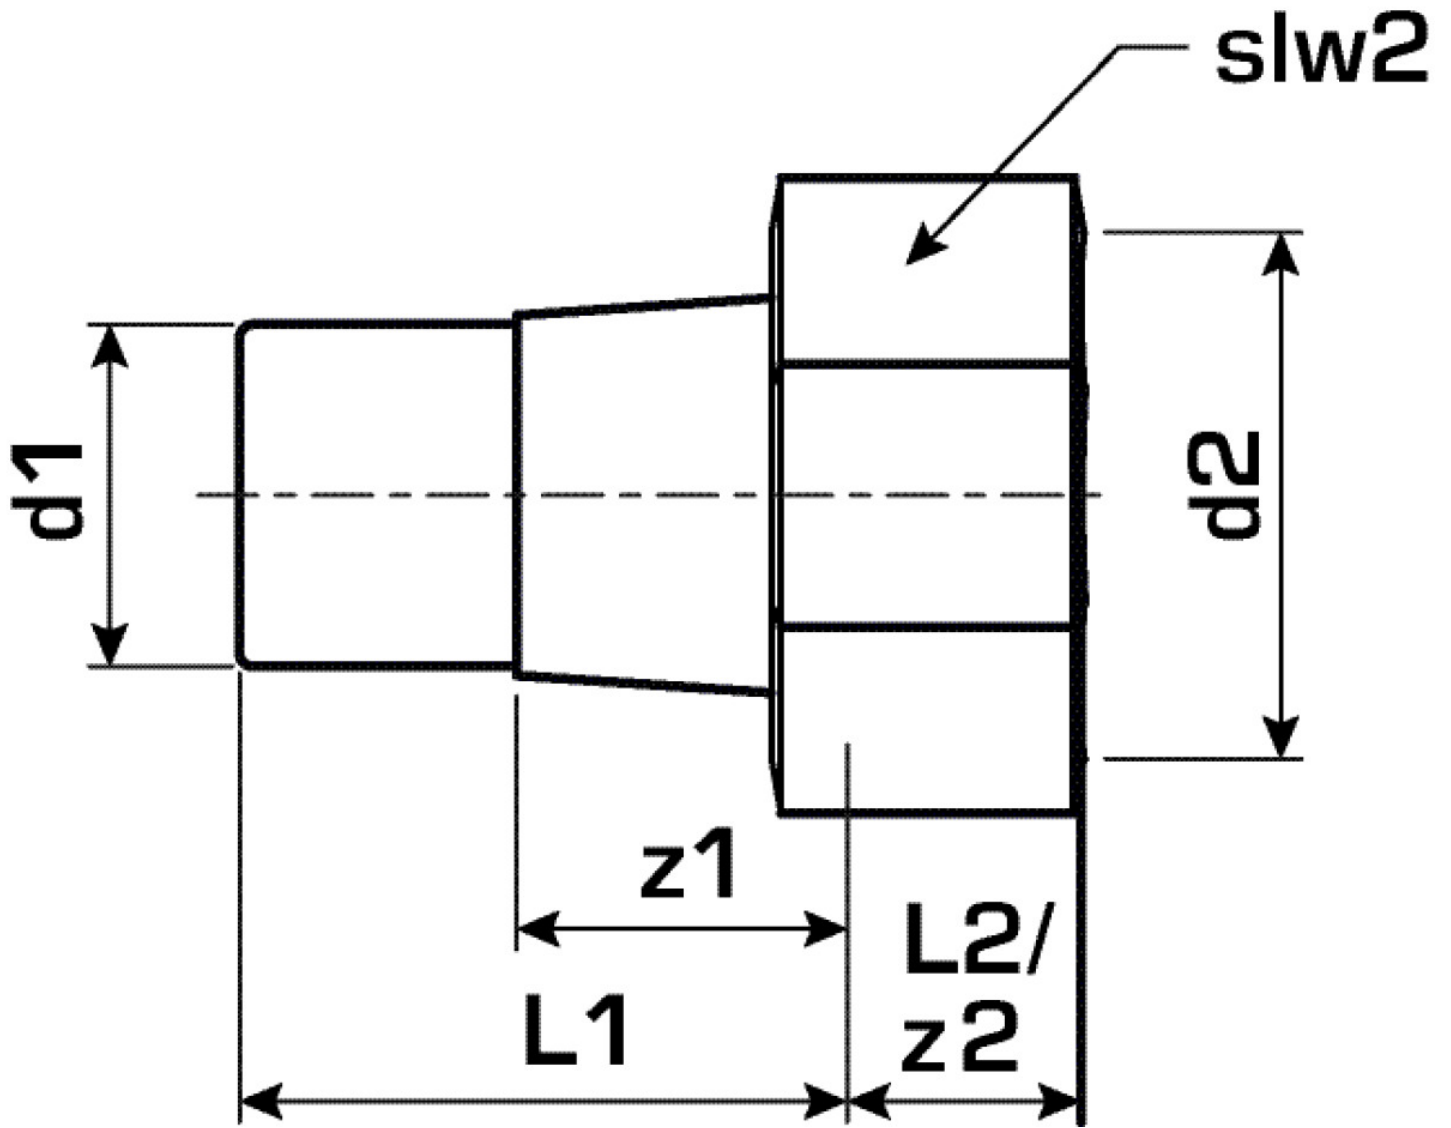

# KETRIX

TRI57 KETRIX screw fitting connection  
plastic/metal, female thread 75x3 1/4"

55244J15

## Areas of application

KETRIX polyfusion weld fitting, flat sealing, including EPDM seal  
plastic socket or EPDM seal available separately!

# Specifications

Product information	
VPE1	1,00 SA1
VPE2	5,00 KT1
VPE3	20,00 KT2
VPE4	480,00 PAL
weight	1,062 KGM
text	KETRIX screw fitting connection plastic/metal, female thread
INTRNR	39174000
main material group	KETRIX
material group	KETRIX metal fittings
code	TRI57

Art. No	label
55244J15	75x3 1/4"