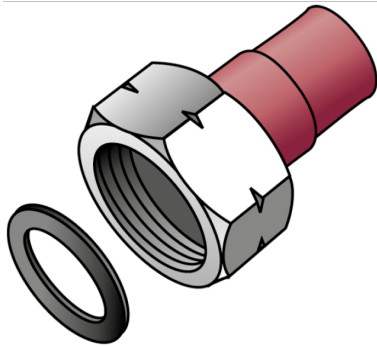

KETRIX

TRI57 KETRIX screw fitting connection
plastic/metal, female thread 75x3 1/4"

55244J15

Areas of application

KETRIX polyfusion weld fitting, flat sealing, including EPDM seal
plastic socket or EPDM seal available separately!

Specifications

Product information	
VPE1	1,00 SA1
VPE2	5,00 KT1
VPE3	20,00 KT2
VPE4	480,00 PAL
weight	1,062 KGM
text	KETRIX screw fitting connection plastic/metal, female thread
INTRNR	39174000
main material group	KETRIX
material group	KETRIX metal fittings
code	TRI57

Art. No	label
55244J15	75x3 1/4"