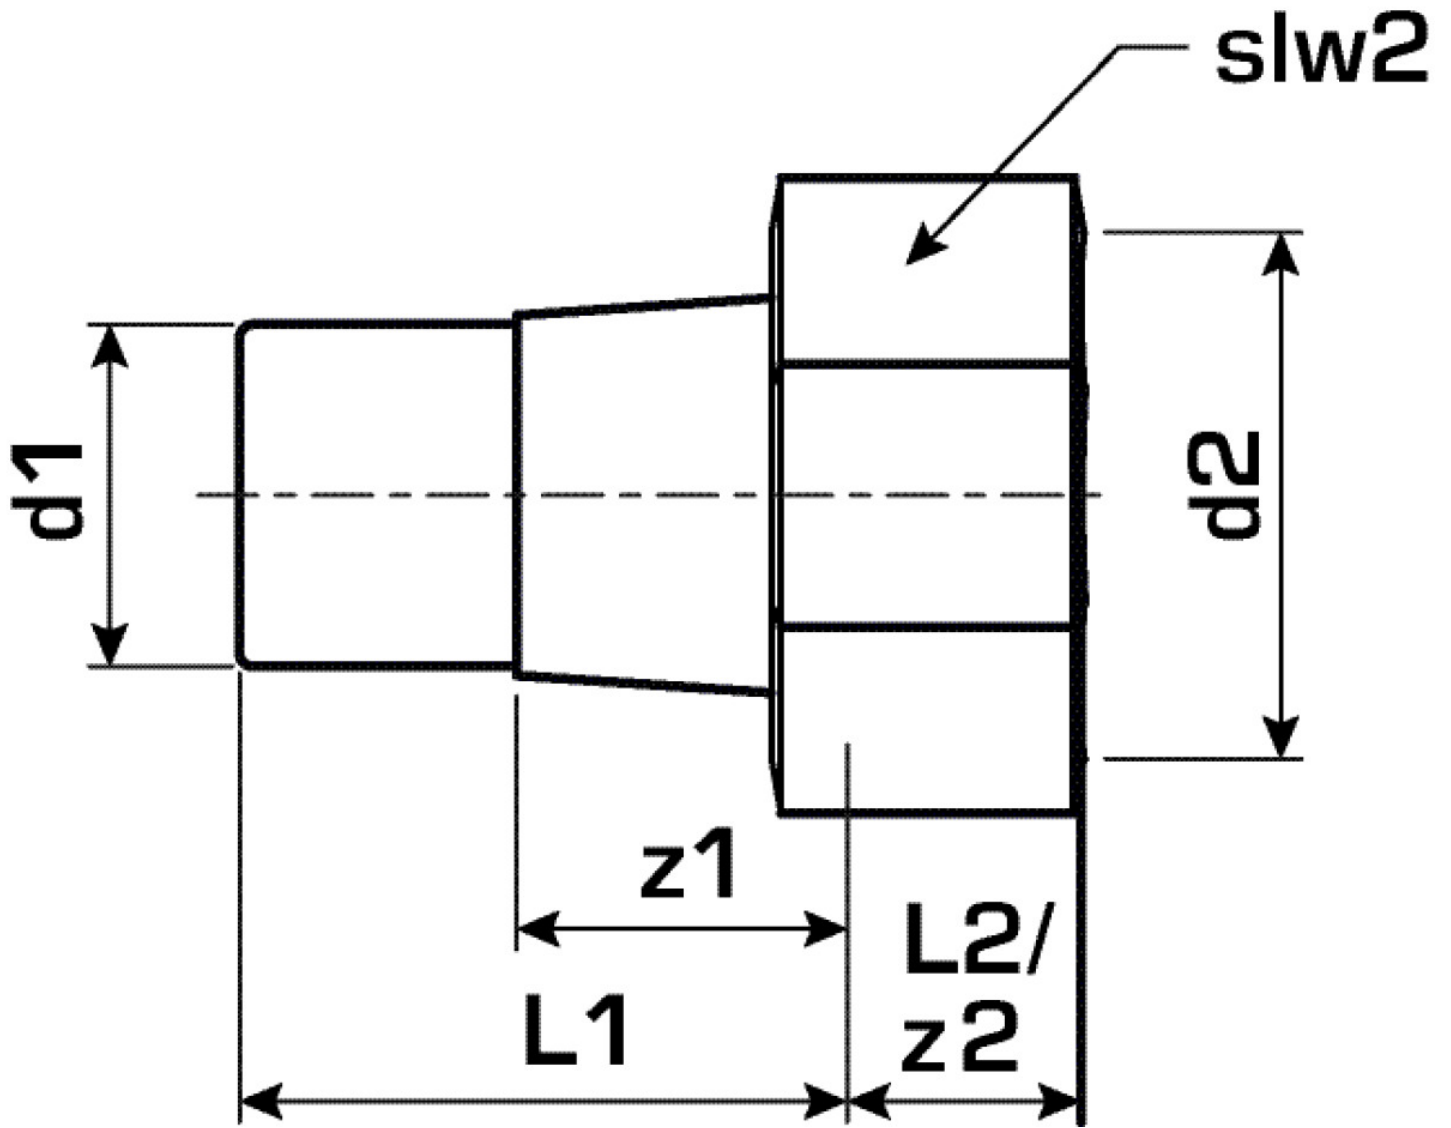

KETRIX

TRI57 KETRIX screw fitting connection
plastic/metal, female thread 75x3 1/4"

55244J15

Areas of application

KETRIX polyfusion weld fitting, flat sealing, including EPDM seal
plastic socket or EPDM seal available separately!

Specifications

Product information	
VPE1	1,00 SA1
VPE2	5,00 KT1
VPE3	20,00 KT2
VPE4	480,00 PAL
weight	1,062 KGM
text	KETRIX screw fitting connection plastic/metal, female thread
INTRNR	39174000
main material group	KETRIX
material group	KETRIX metal fittings
code	TRI57

Art. No	label
55244J15	75x3 1/4"