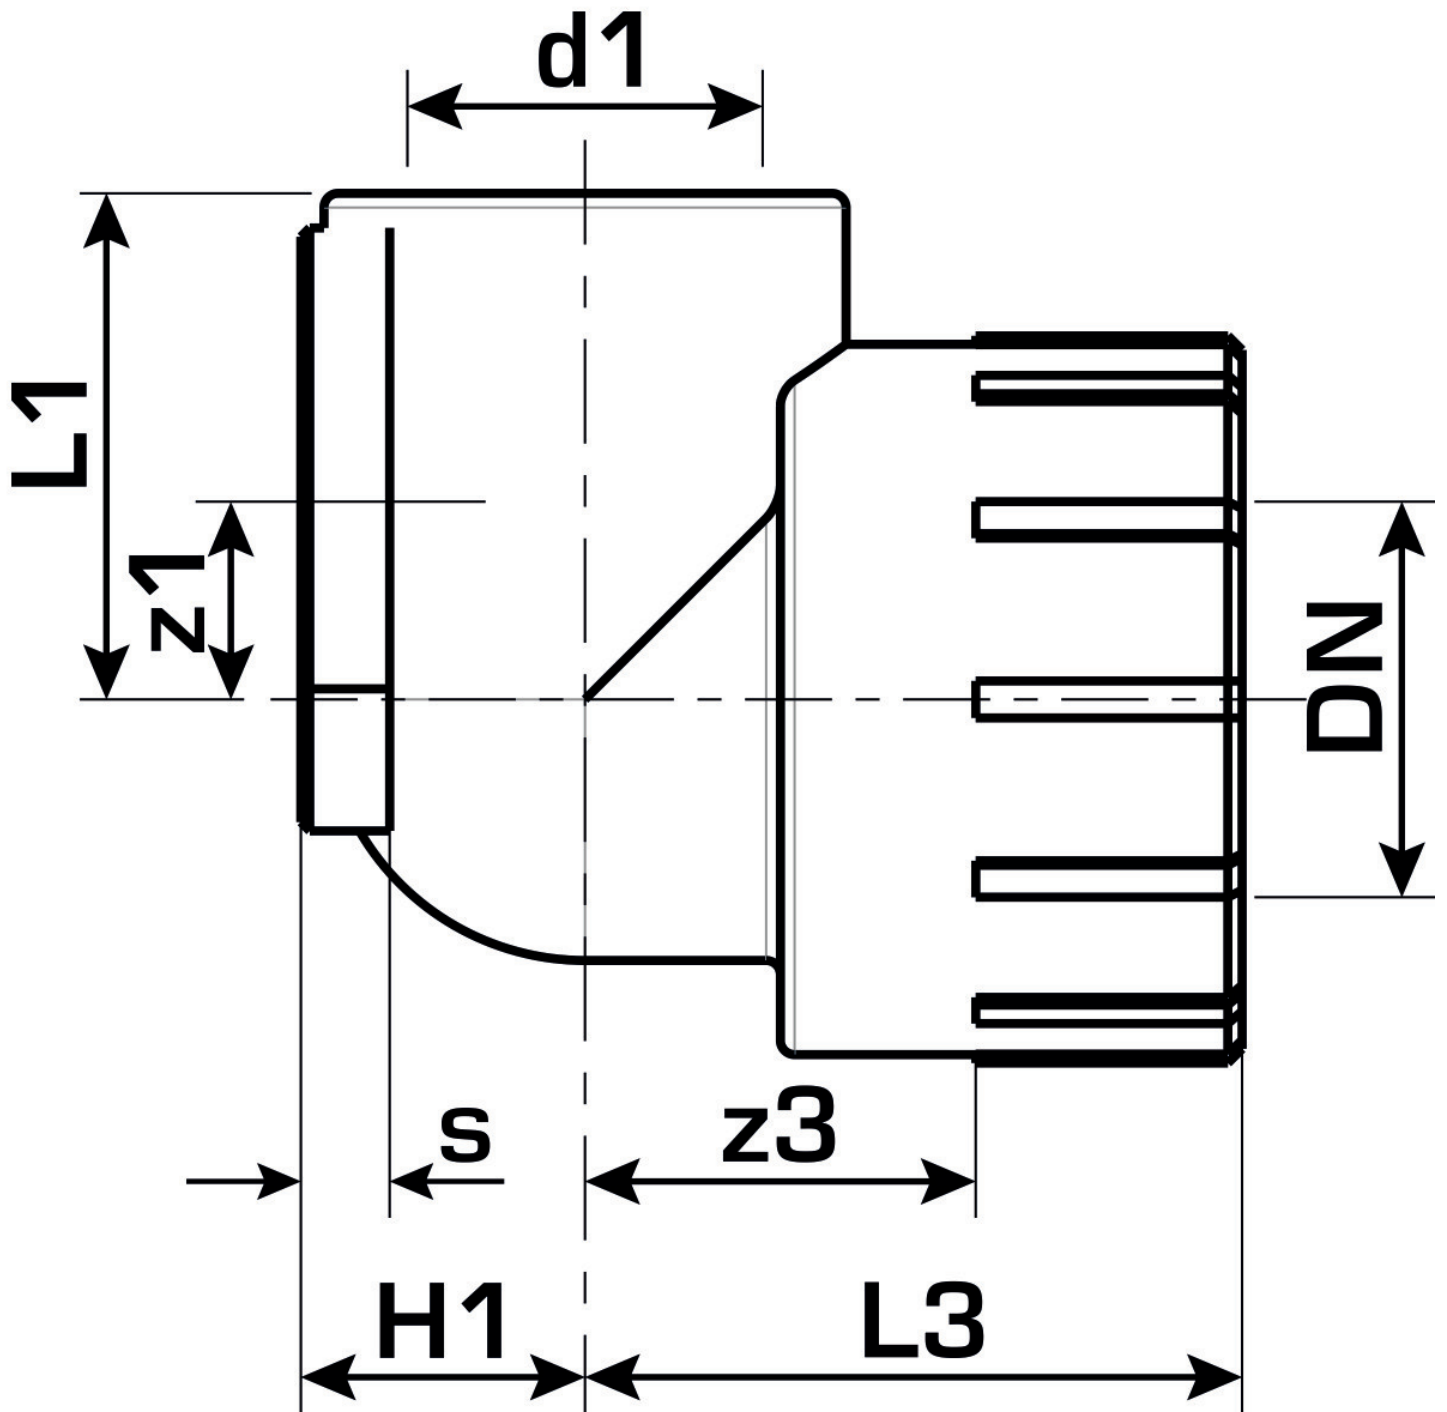

KETRIX

TRI83 KETRIX wall bracket fitting elbow 90° with female thread 20x3/4"

55202D04

Areas of application

KETRIX polyfusion weld fitting for connecting POB pipes with fittings made of the same material without narrowing the cross section, with injected female thread made of dezincification-resistant brass and non-porous metal-plating, thread conforms to ÖNORM EN 10226

Do NOT connect to threaded pipes or to cast iron fittings!

Specifications

Product information	
VPE1	10,00 SA1
VPE2	50,00 KT1
VPE3	200,00 KT2
VPE4	4800,00 PAL
weight	0,120 KGM
text	KETRIX wall bracket fitting elbow 90° with female thread
INTRNR	39174000
main material group	KETRIX
material group	KETRIX metal fittings
code	TRI83

Art. No	label
55202D04	20x3/4"