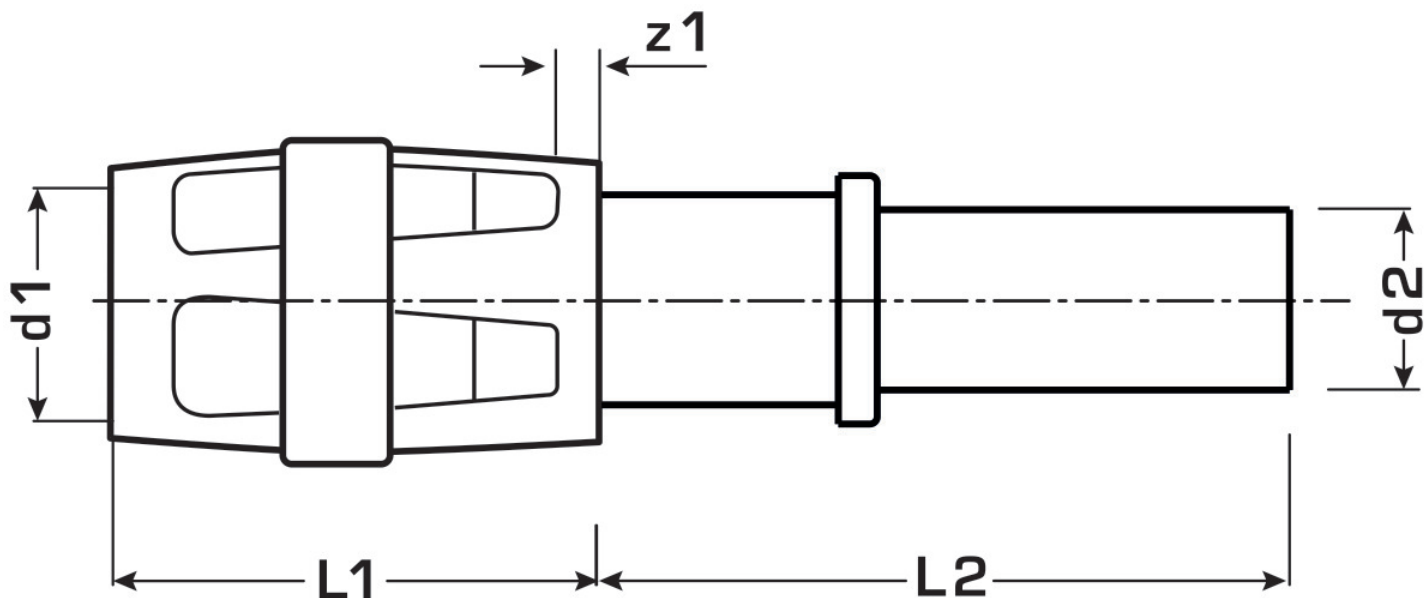

Art. No	label	d1 mm	d2 mm	L1 mm	L2 mm	z1 mm
73273B36	16/12	16	12	34	46	3