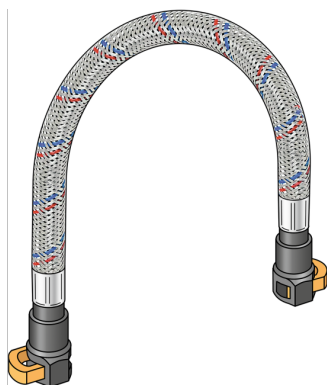

## KCS413 CLIMATEFIX quick-plug hose 12/1250

63568125

### Areas of application

Quick-plug hose for CLIMATEFIX ceiling sail, incl. EPDM sealing components, tensioning clip as a withdrawal barrier

Area of application: tmax 70°C/10 bar

ATTENTION: NOT FOR sanitation installations!

# Specifications

Product information	
VPE1	2,00 SA1
VPE2	20,00 KT1
L	1,25
weight	0,112 KGM
text	CLIMATEFIX quick-plug hose
INTRNR	40093200
main material group	CLIMATEFIX
material group	CLIMATEFIX fittings
code	KCS413