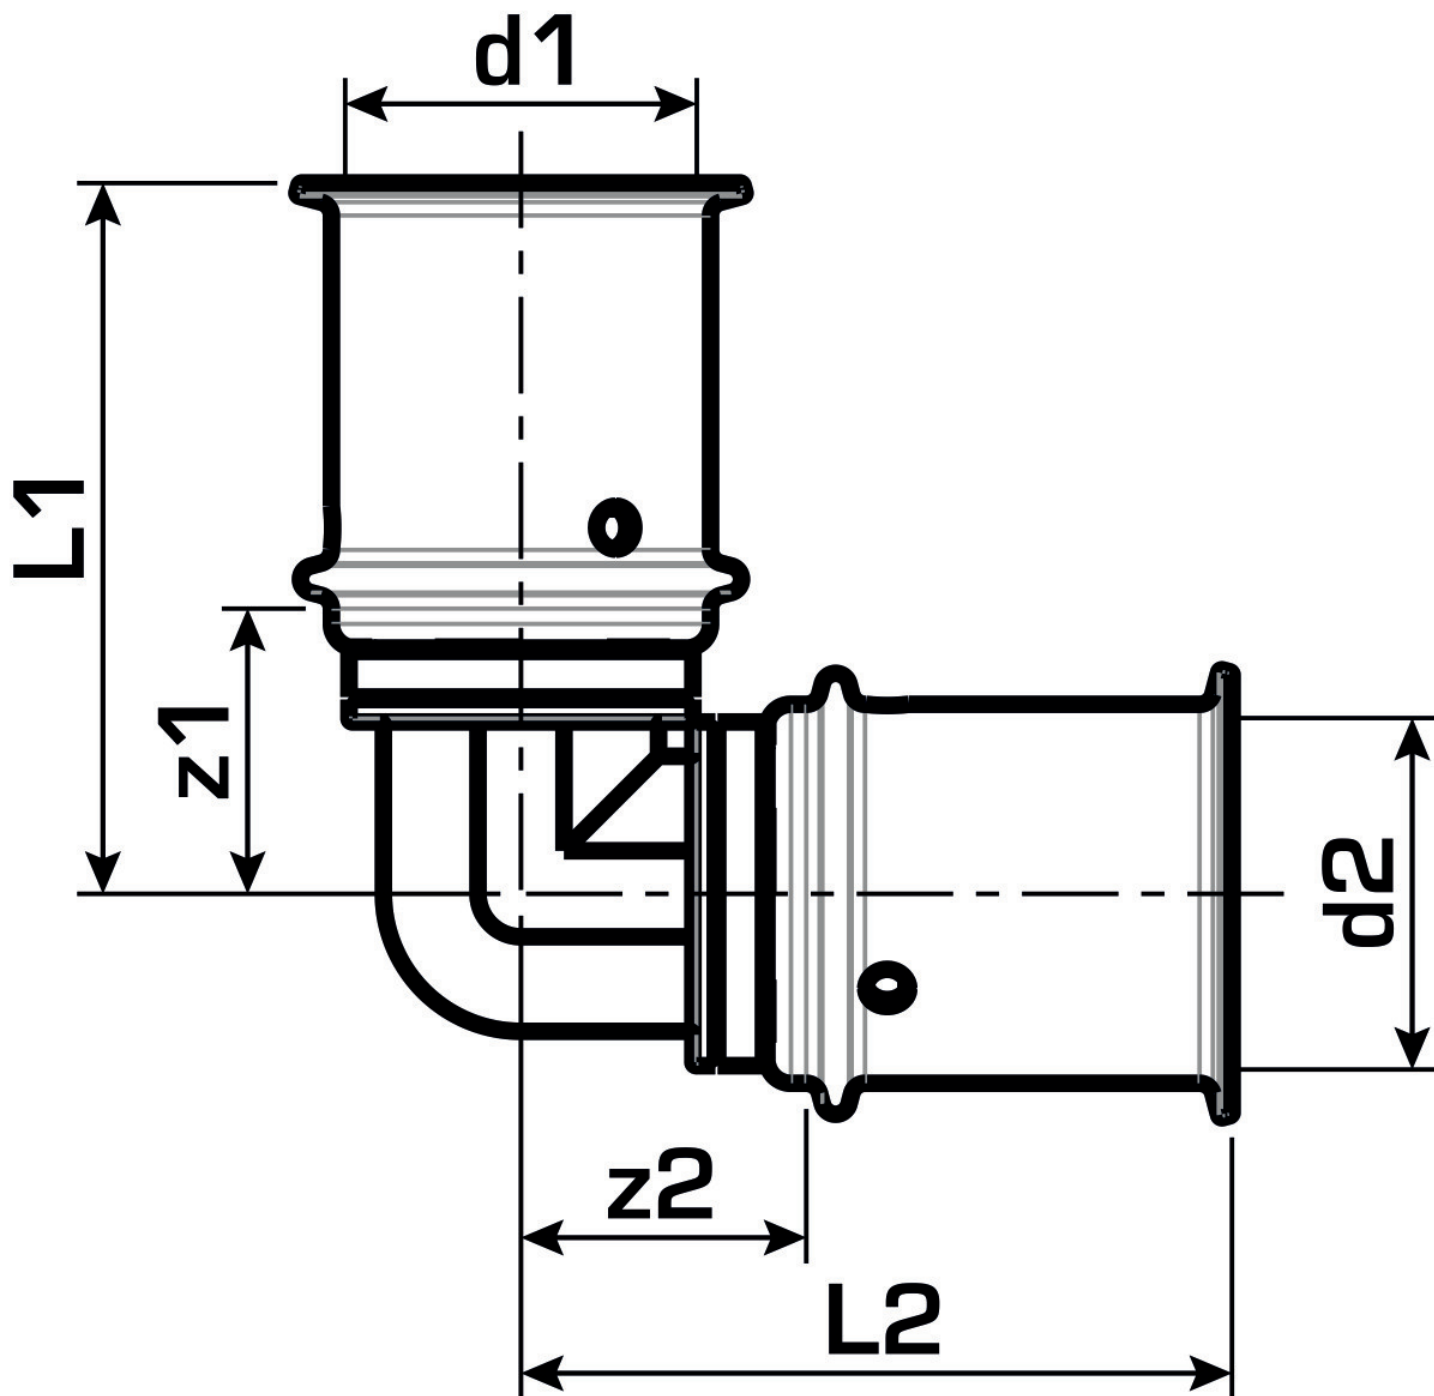

KELOX

KWX420W ?KELOX PPSU-W elbow 90° 25

77103EE0

Areas of application

?Press elbow 90° for changing direction with a minimal radius, made of PPSU (white), incl. support sleeves with O-rings and stainless steel press-fit sleeves

Approvals:

Specifications

Article information

port 1	Pressing socket
port 2	Pressing socket
execution	1-part
design	Knee
angle	90 °
press contour	U

Technical properties

maximum working pressure at 20 ° C	16 bar
------------------------------------	--------

Product information

VPE1	10,00 SA1
VPE2	80,00 KT1
weight	0,054 KGM
text	?KELOX PPSU-W elbow 90°
INTRNR	39174000
main material group	KELOX
material group	KELOX-PPSU plastic fittings
code	KWX420W

Art. No	label	d1 mm	d2 mm	L1 mm	L2 mm	z1 mm	z2 mm
77103EE0	25	25	25	52	52	24	24