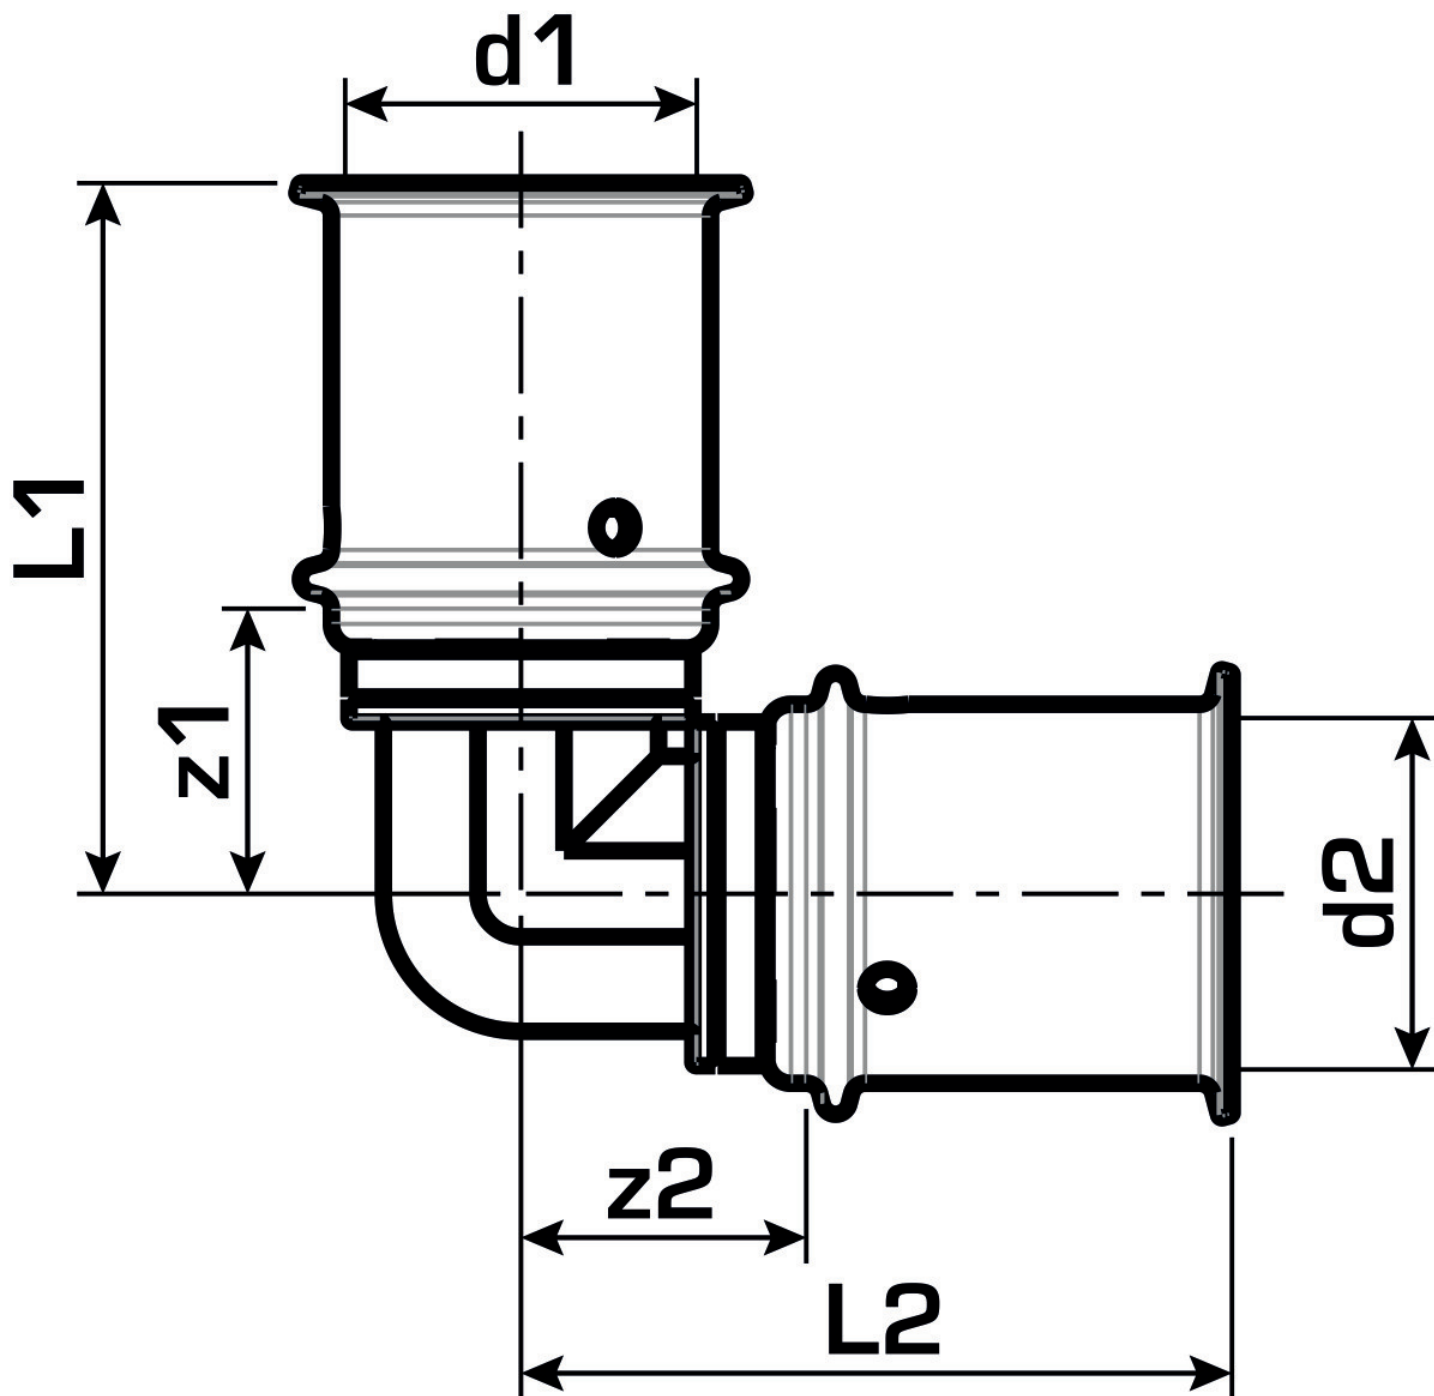

## Article information

port 1	Pressing socket
port 2	Pressing socket
execution	1-part
design	Knee
angle	90 °
press contour	U

## Product information

VPE1	2,00 SA1
VPE2	30,00 KT1
weight	0,142 KGM
text	?KELOX PPSU-W elbow 90°
INTRNR	39174000
main material group	KELOX
material group	KELOX-PPSU plastic fittings
code	KWX420W

Art. No	label	d1 mm	d2 mm	L1 mm	L2 mm	z1 mm	z2 mm
77103GG0	40	40	40	72	72	32	32