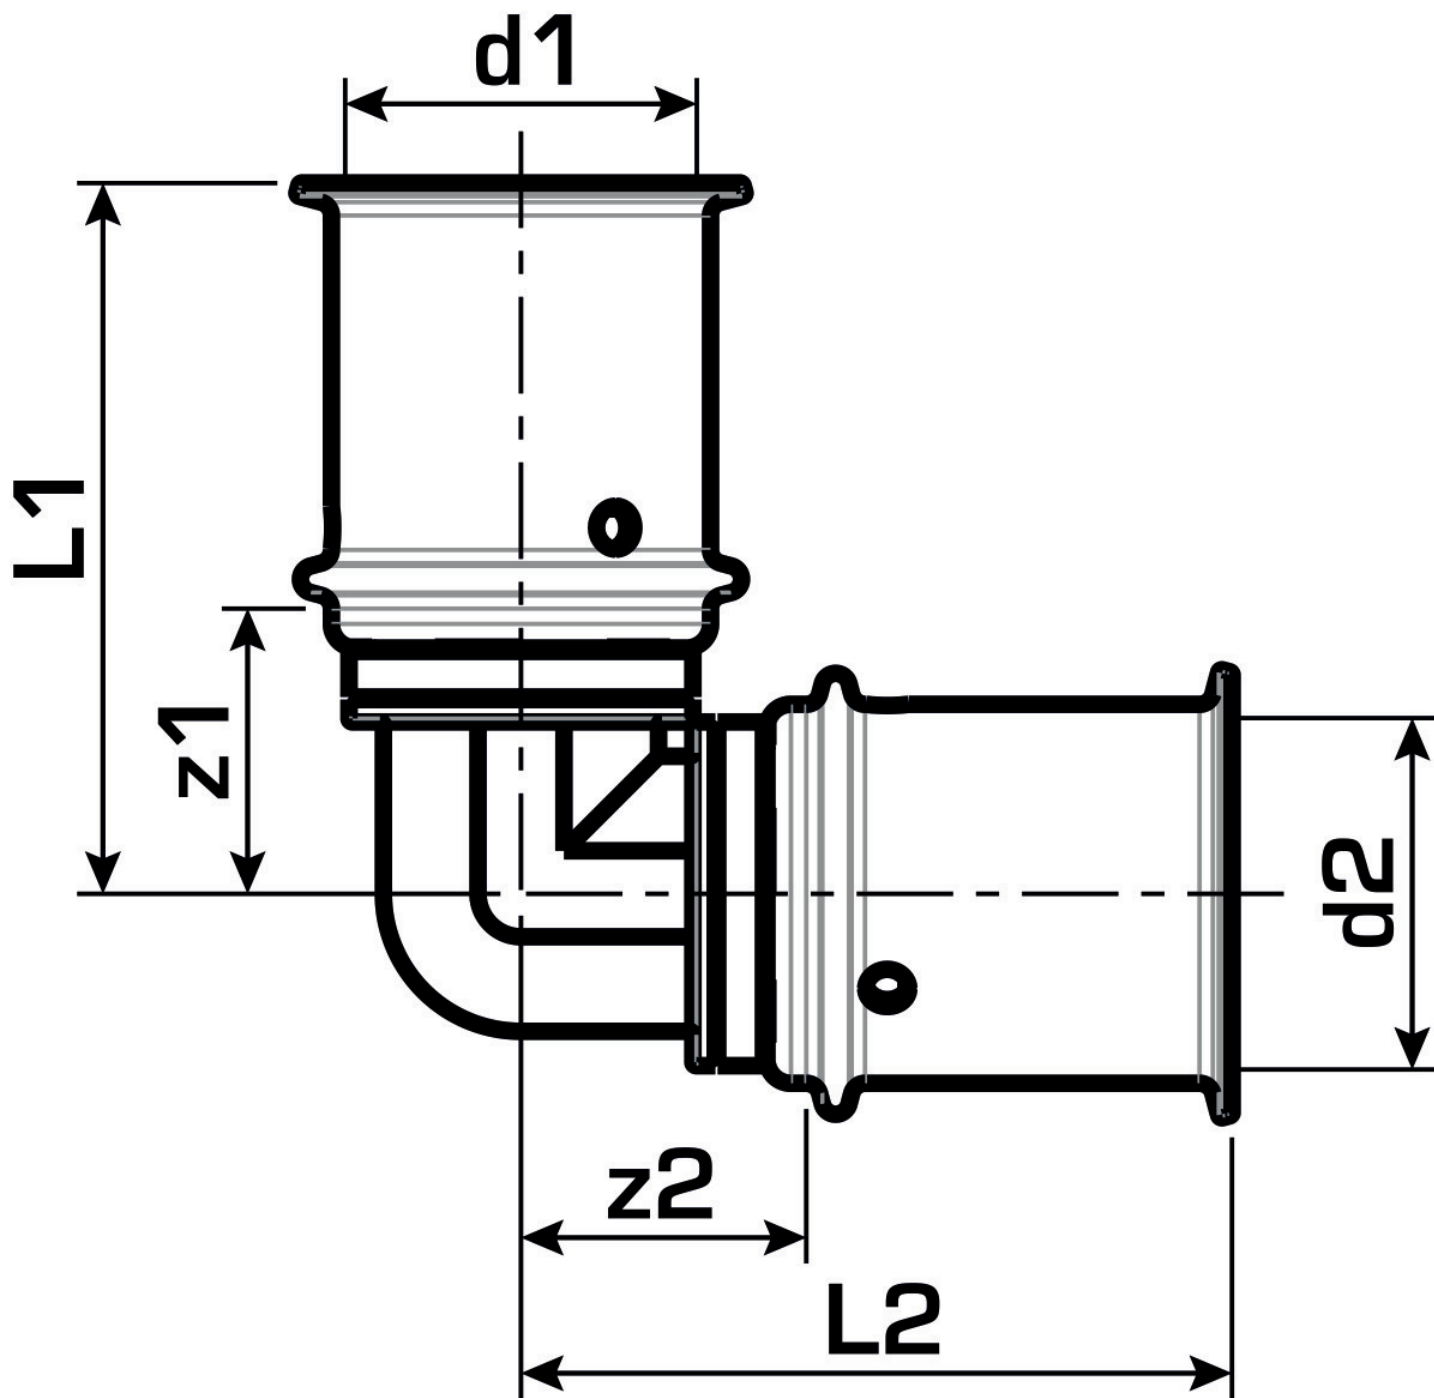

KELOX

KWX420W ?KELOX PPSU-W elbow 90° 63

77103II0

Areas of application

?Press elbow 90° for changing direction with a minimal radius, made of PPSU (white), incl. support sleeves with O-rings and stainless steel press-fit sleeves

Approvals:

Specifications

Article information

port 1	Pressing socket
port 2	Pressing socket
execution	1-part
design	Knee
angle	90 °
press contour	U

Technical properties

maximum working pressure at 20 ° C	16 bar
------------------------------------	--------

Product information

VPE1	1,00 SA1
VPE2	8,00 KT1
weight	0,206 KGM
text	?KELOX PPSU-W elbow 90°
INTRNR	39174000
main material group	KELOX
material group	KELOX-PPSU plastic fittings
code	KWX420W

Art. No	label	d1 mm	d2 mm	L1 mm	L2 mm	z1 mm	z2 mm
77103110	63	50	50	77	77	37	37