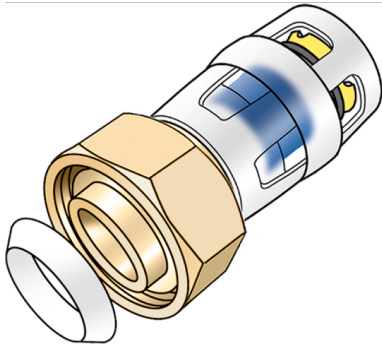

KMP455K KELOX-PROTEC union with female thread and wedge seal Seal 1/2"

73204002

Areas of application

Plug-in screw fitting with female thread for connecting to fittings, or threaded nipples made of dezincification-resistant brass (DZR), incl. push-on sleeve made of transparent polyamide, O rings, withdrawal barriers and protector ring as insertion locking device, incl. wedge seal

Approvals:

Specifications

Article information

design Straight

Technical properties

maximum working pressure at 20 ° C 10 bar

Product information

VPE1 10,00 SA1

VPE2 200,00 KT1

weight 0,001 KGM

text KELOX-PROTEC union with female thread and wedge seal

INTRNR 74122000

main material group KELOX

material group KELOX-PROtec pushfittings

code KMP455K

Art. No