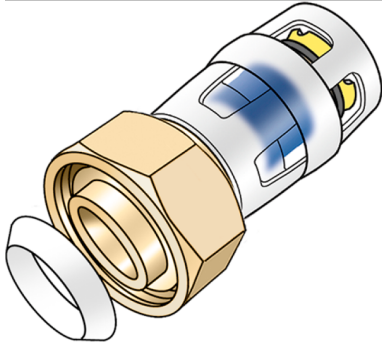

KMP455K KELOX-PROTEC union with female thread and wedge seal Seal 3/4"

73204004

Areas of application

Plug-in screw fitting with female thread for connecting to fittings, or threaded nipples made of dezincification-resistant brass (DZR), incl. push-on sleeve made of transparent polyamide, O rings, withdrawal barriers and protector ring as insertion locking device, incl. wedge seal

Approvals:

Specifications

Article information

design Straight

Technical properties

maximum working pressure at 20 ° C 10 bar

Product information

VPE1 10,00 SA1

VPE2 200,00 KT1

weight 0,001 KGM

text KELOX-PROTEC union with female thread and wedge seal

INTRNR 74122000

main material group KELOX

material group KELOX-PROtec pushfittings

code KMP455K

Art. No	label
73204004	Seal 3/4"