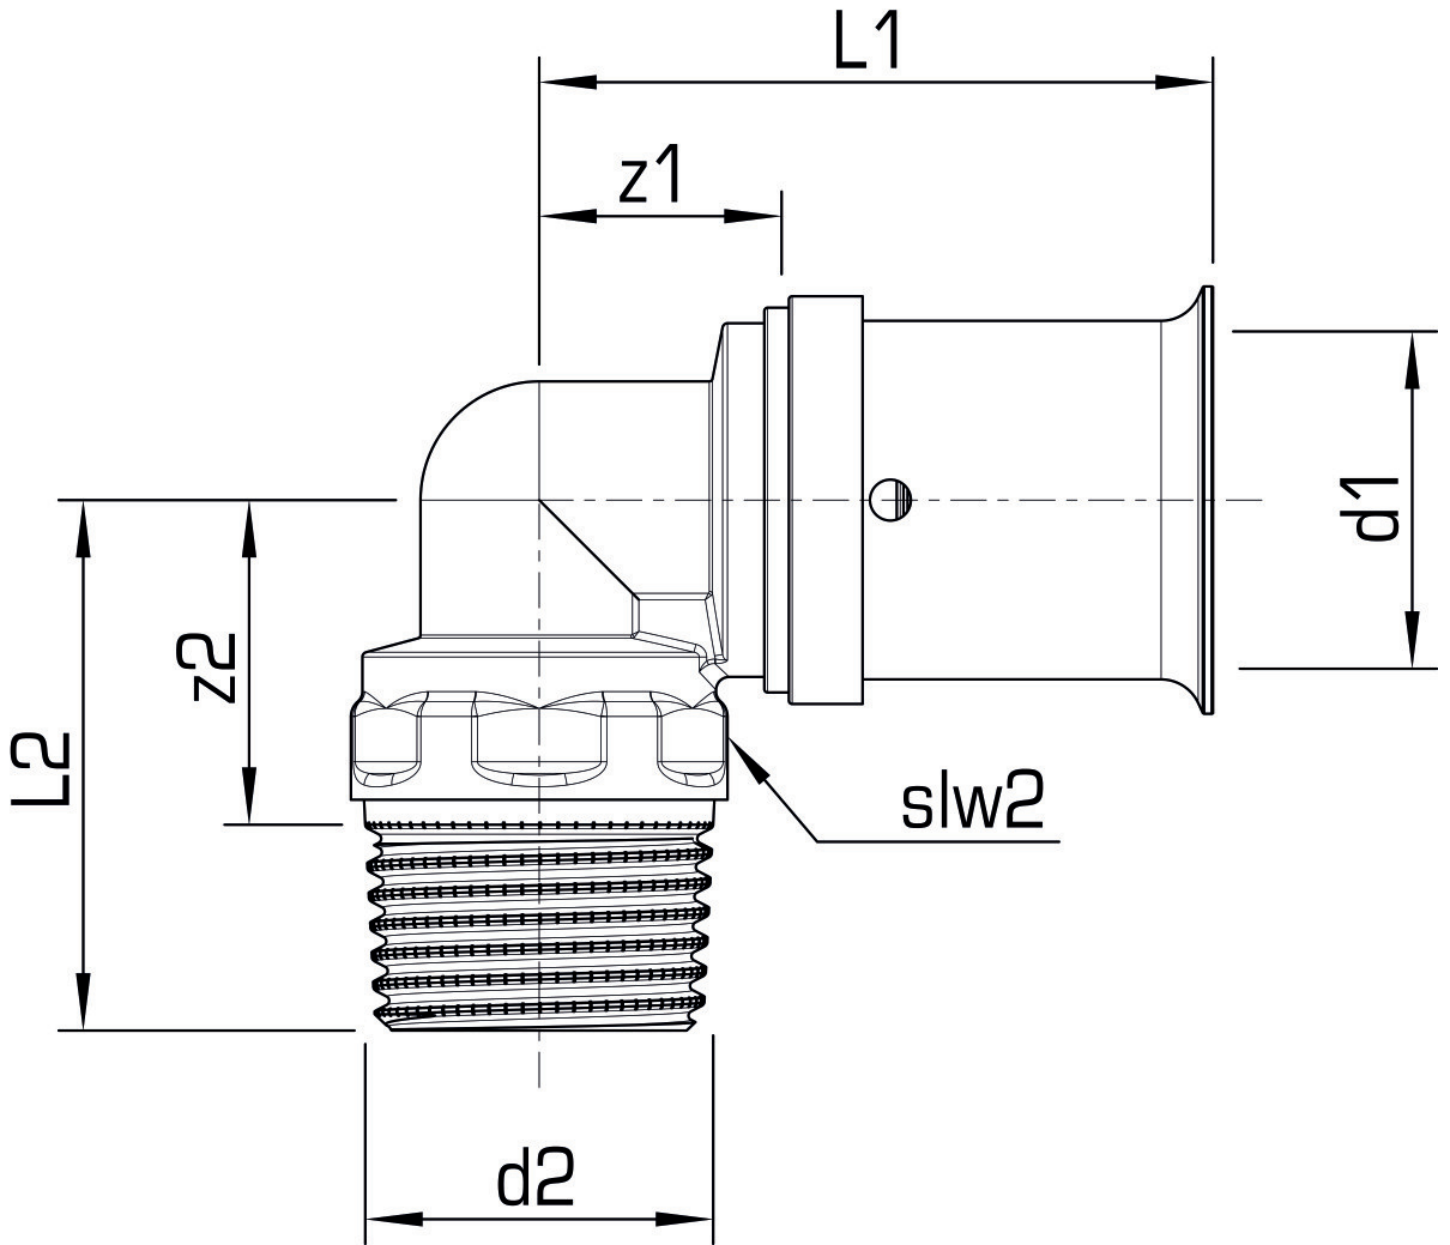

## Article information

port 1	Pressmuffe
port 2	Außengewinde zylindrisch BSPP (ISO 228-1)
execution	1-part
design	Bogen
angle	90 °
press contour	U

## Product information

VPE1	10,00 SA1
VPE2	200,00 KT1
weight	0,069 KGM
text	KELOX-ULTRAX - COPPER screw elbow adapter with male thread
INTRNR	74122000
main material group	KELOX
material group	KELOX-ULTRAX metal fittings
code	KMU460C