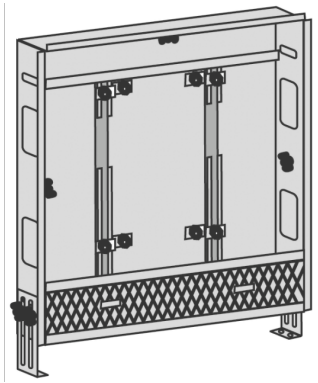

# KELOX<sub>FB</sub>

KM570 KELOX universal manifold cabinet body  
Special size L: 1150mm

9000800

## Areas of application

?Sendzimir-galvanised sheet metal cabinet can be connected from below or at the side; height-adjustable feet; surface-or flush-mounted visible part can be retrofitted. Number of manifold outlets matched to KM590E and KMP590M KELOX FB manifold  
plaster trim element below cabinet, Width: max. 120mm  
Cabinet depth: 75mm  
Installation height: 600mm above finished floor

# Specifications

Product information		
VPE1		1,00 KT1
weight		12,500 KGM
text		KELOX universal manifold cabinet body
INTRNR		84818099
code		KM570

Art. No	label	t mm
9000800	Special size L: 1150mm	75