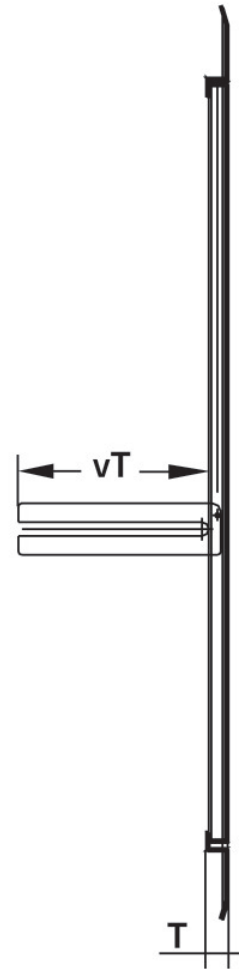

KELOX^{FB}

KM571 KELOX flush-mounted visible part 1-4 L:
530mm

9000550

Areas of application

?Sendzimir-galvanised lockable front door and frame, powder-coated, can be retrofitted with cylinder lock

Colour: White (RAL 9016)

Height: 530mm

Specifications

Article information

colour 9010

Product information

VPE1 1,00 KT1

VPE2 114,00 PAL

weight 3,300 KGM

text KELOX flush-mounted visible part

INTRNR 84818099

code KM571

Symbolgrafik UP-Sichtteil

Symbolgrafik Sichtblende

| Art. No | label | t mm |
|---------|--------------|------|
| 9000550 | 1-4 L: 530mm | 20 |