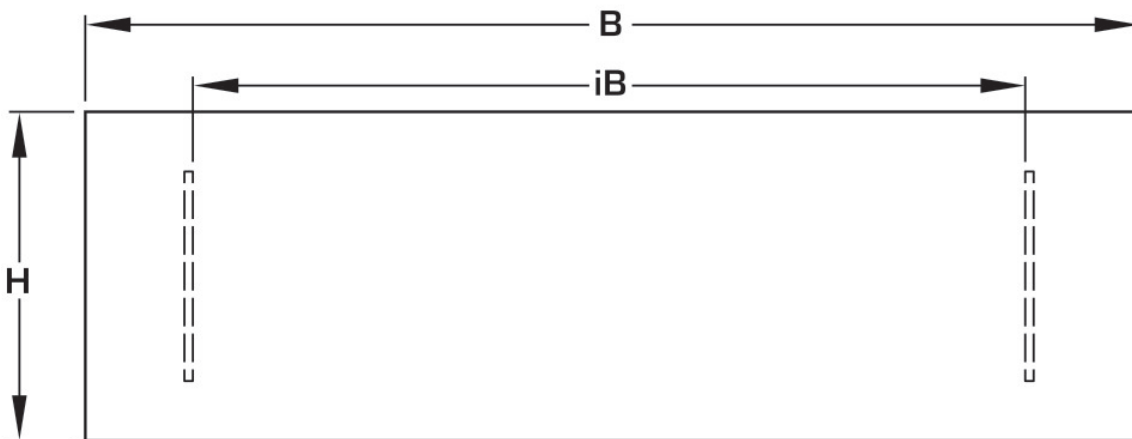

KELOX^{FB}

KM571 KELOX flush-mounted visible part 1-4 L:
530mm

9000550

Areas of application

?Sendzimir-galvanised lockable front door and frame, powder-coated, can be retrofitted with cylinder lock

Colour: White (RAL 9016)

Height: 530mm

Specifications

Article information

colour 9010

Product information

VPE1 1,00 KT1

VPE2 114,00 PAL

weight 3,300 KGM

text KELOX flush-mounted visible part

INTRNR 84818099

code KM571

Symbolgrafik UP-Sichtteil

Symbolgrafik Sichtblende

| Art. No | label | t mm |
|---------|--------------|------|
| 9000550 | 1-4 L: 530mm | 20 |