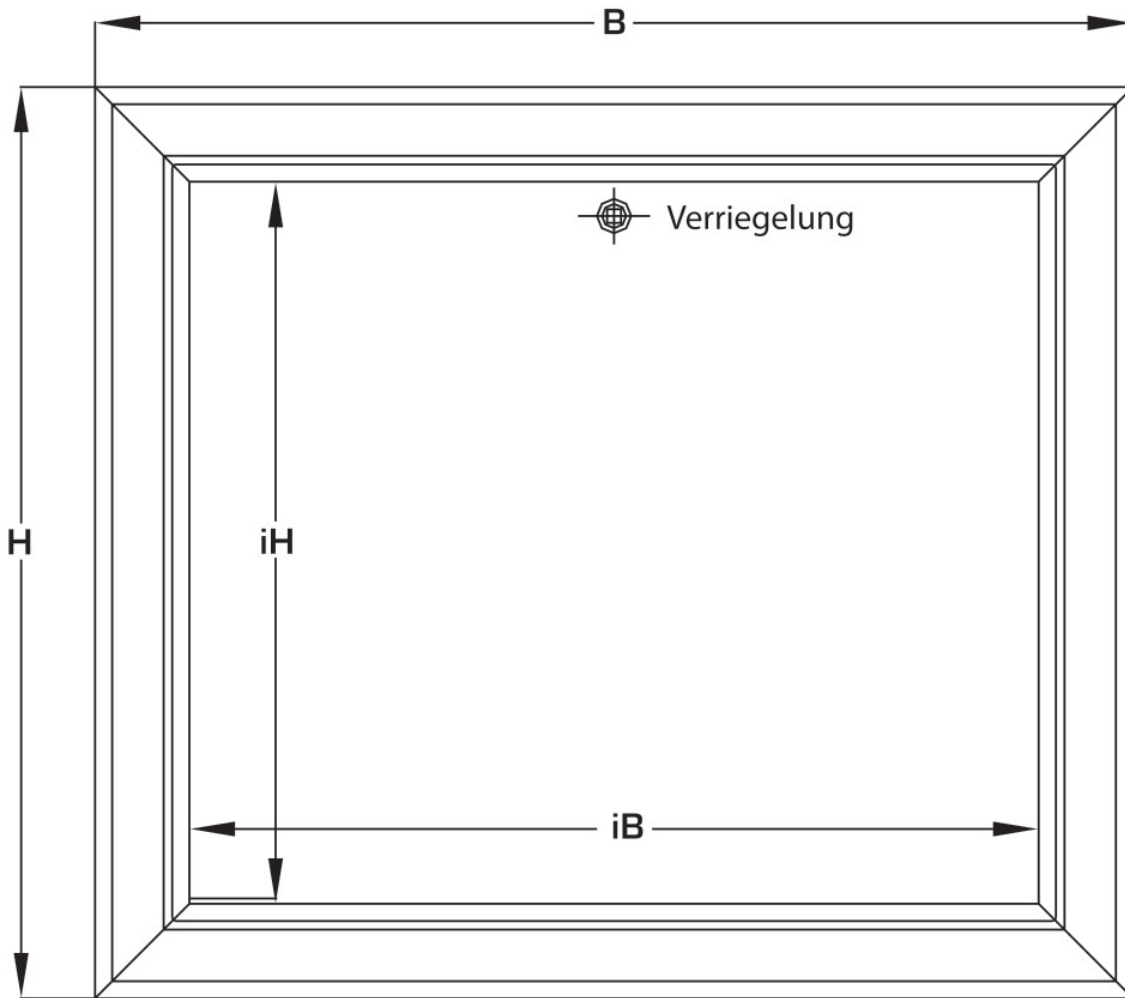

KELOX^{FB}

KM571 KELOX flush-mounted visible part 1-4 L:
530mm

9000550

Areas of application

?Sendzimir-galvanised lockable front door and frame, powder-coated, can be retrofitted with cylinder lock

Colour: White (RAL 9016)

Height: 530mm

Specifications

Article information

colour 9010

Product information

VPE1 1,00 KT1

VPE2 114,00 PAL

weight 3,300 KGM

text KELOX flush-mounted visible part

INTRNR 84818099

code KM571

Symbolgrafik UP-Sichtteil

Symbolgrafik Sichtblende

| Art. No | label | t mm |
|---------|--------------|------|
| 9000550 | 1-4 L: 530mm | 20 |