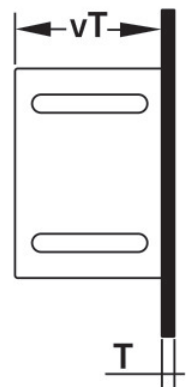

KELOX^{FB}

KM571 KELOX flush-mounted visible part 1-4 L:
530mm

9000550

Areas of application

?Sendzimir-galvanised lockable front door and frame, powder-coated, can be retrofitted with cylinder lock

Colour: White (RAL 9016)

Height: 530mm

Specifications

Article information

colour 9010

Product information

VPE1 1,00 KT1

VPE2 114,00 PAL

weight 3,300 KGM

text KELOX flush-mounted visible part

INTRNR 84818099

code KM571

Symbolgrafik UP-Sichtteil

Symbolgrafik Sichtblende

| Art. No | label | t mm |
|---------|--------------|------|
| 9000550 | 1-4 L: 530mm | 20 |