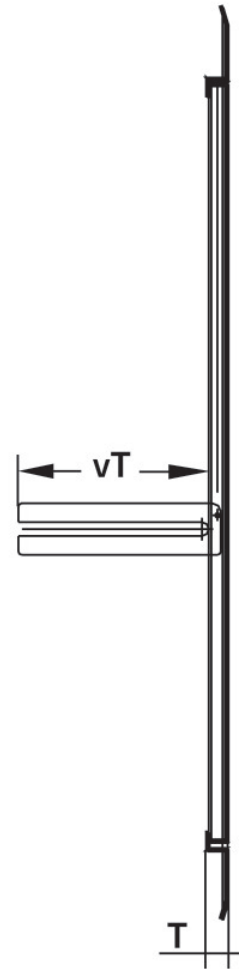

# KELOX<sup>FB</sup>

KM571 KELOX flush-mounted visible part Special size L: 1220mm

9000850

## Areas of application

?Sendzimir-galvanised lockable front door and frame, powder-coated, can be retrofitted with cylinder lock

Colour: White (RAL 9016)

Height: 530mm

## Product information

**VPE1** 1,00 KT1

**weight** 10,200 KGM

**text** KELOX flush-mounted visible part

**INTRNR** 84818099

**code** KM571

Symbolgrafik UP-Sichtteil

Symbolgrafik Sichtblende

Art. No	label	t mm
9000850	Special size L: 1220mm	20

**KE KELIT GmbH**

A 4020 Linz, Ignaz-Mayer-Straße 17, Austria, Europe

**PHONE** +43 (0) 50 779 **E-MAIL** [office@kekelit.com](mailto:office@kekelit.com)