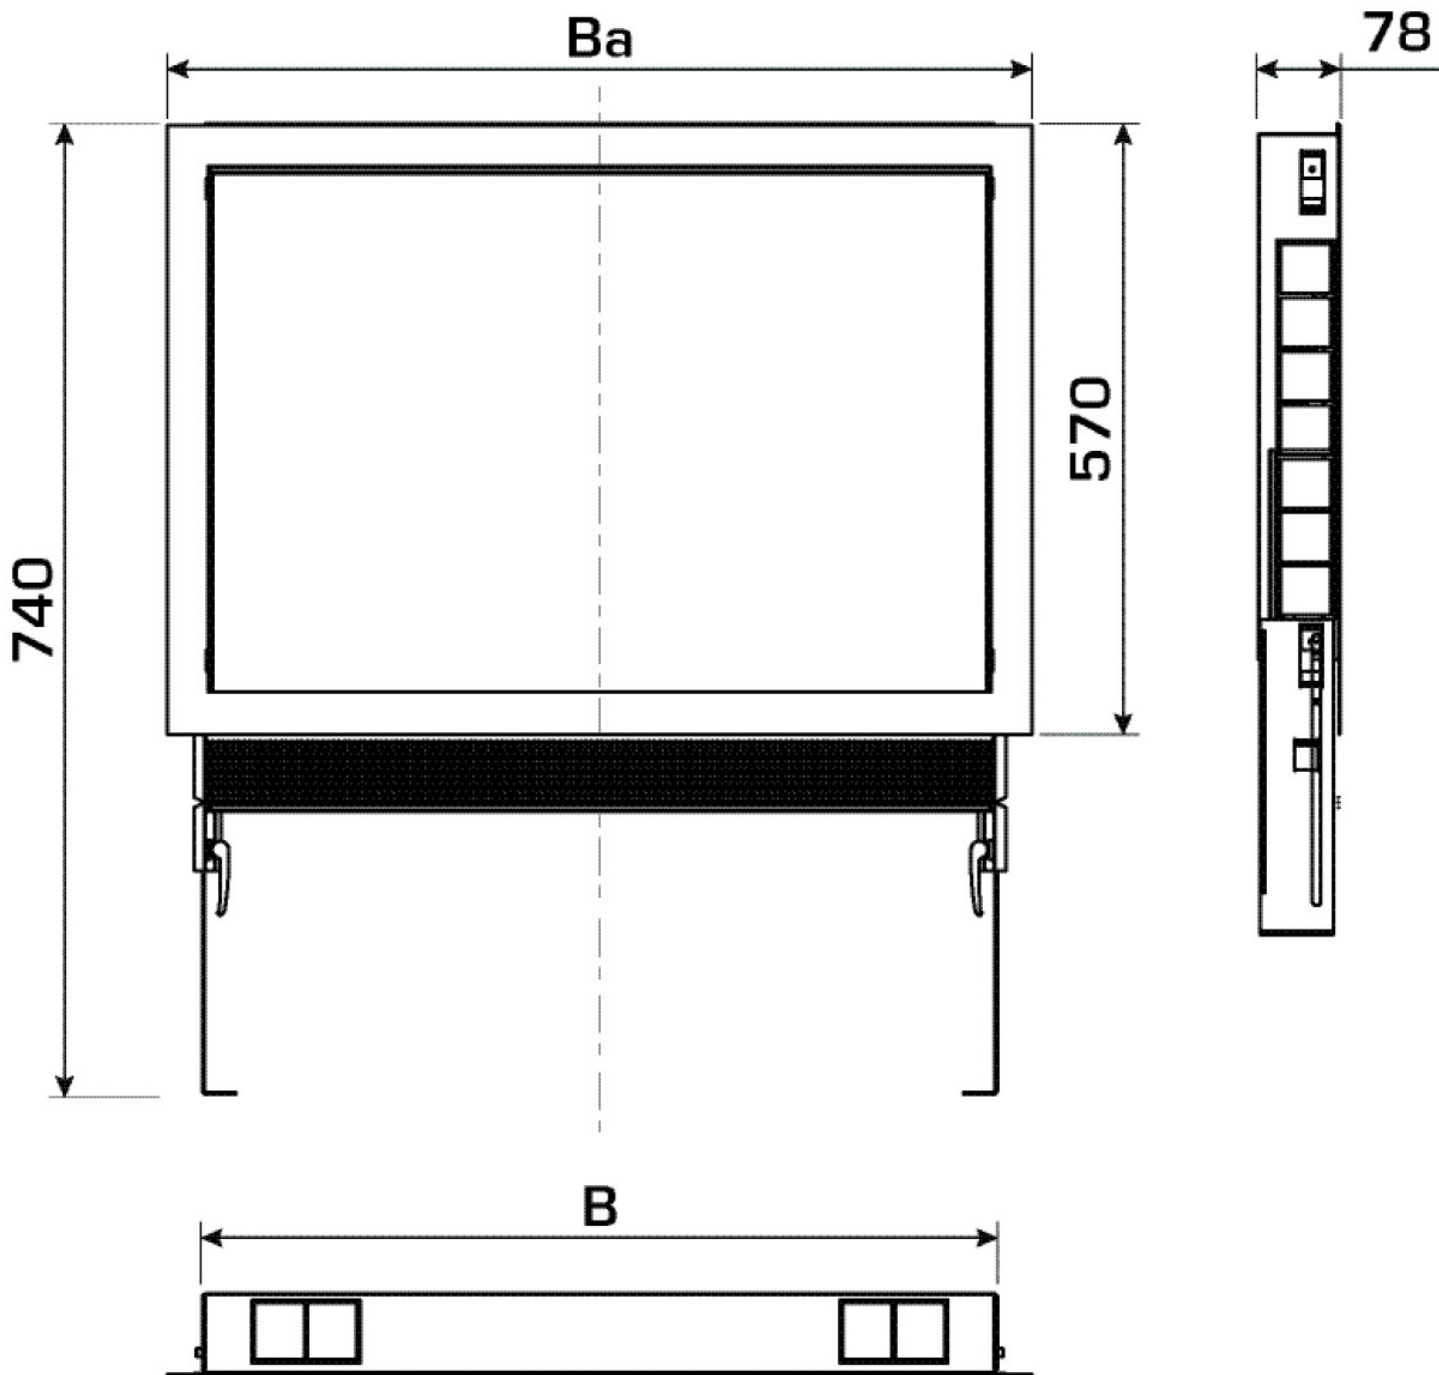

KELOX_{FB}

KM576 KELOX flush-mounted manifold cabinet
with metal cover 5-8 L: 750mm SET

9003300

Areas of application

?Galvanised universal sheet metal cabinet (1mm), can be connected from below or at the side, height-adjustable feet with special length up to 32cm raised floor, plaster trim element below cabinet, including plaster net and plaster protection for inside the cabinet protruding on the plaster trim element, including manifold brackets, galvanised lockable front doors and frame, powder-coated. Space for straight or 90° connection sets KM593E. Number of manifold outlets matched to KMU590E, KMP590E, KMP590Z and KMP590D FB stainless steel manifolds!

Colour: white (RAL 9016)

Cabinet depth: 75mm

Installation height: 630mm above finished floor

KE KELIT GmbH

A 4020 Linz, Ignaz-Mayer-Straße 17, Austria, Europe

PHONE +43 (0) 50 779 **E-MAIL** office@kekelit.com

www.kekelit.com

Specifications

Article information

colour 9016

Product information

VPE1 1,00 KT1

VPE2 10,00 PAL

weight 12,200 KGM

text KELOX flush-mounted manifold cabinet with metal cover

INTRNR 84818099

code KM576

Art. No	label	t mm
9003300	5-8 L: 750mm SET	78