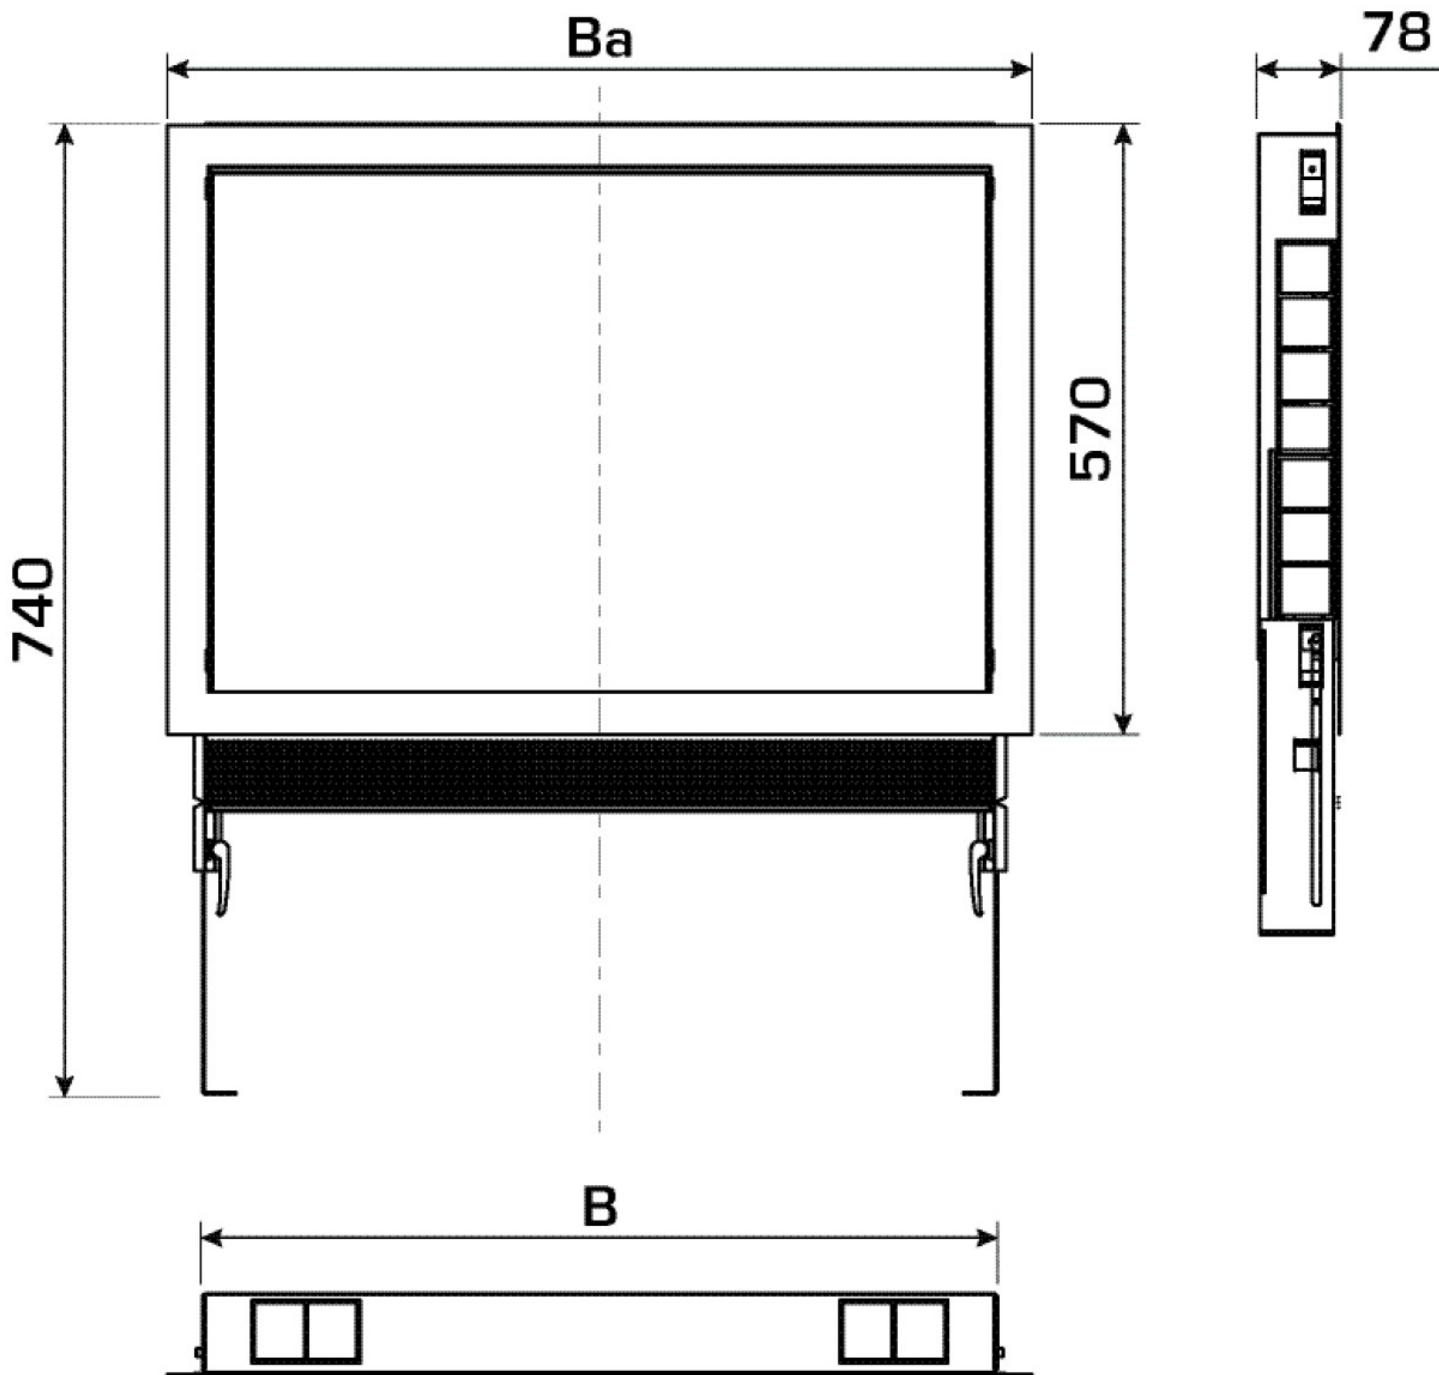

KELOX_{FB}

KM576 KELOX flush-mounted manifold cabinet
with metal cover 13-15 L: 1350mm SET

9003500

Areas of application

?Galvanised universal sheet metal cabinet (1mm), can be connected from below or at the side, height-adjustable feet with special length up to 32cm raised floor, plaster trim element below cabinet, including plaster net and plaster protection for inside the cabinet protruding on the plaster trim element, including manifold brackets, galvanised lockable front doors and frame, powder-coated. Space for straight or 90° connection sets KM593E. Number of manifold outlets matched to KMU590E, KMP590E, KMP590Z and KMP590D FB stainless steel manifolds!

Colour: white (RAL 9016)

Cabinet depth: 75mm

Installation height: 630mm above finished floor

KE KELIT GmbH

A 4020 Linz, Ignaz-Mayer-Straße 17, Austria, Europe

PHONE +43 (0) 50 779 **E-MAIL** office@kekelit.com

www.kekelit.com

Specifications

Article information

colour 9016

Product information

VPE1 1,00 KT1

VPE2 10,00 PAL

weight 19,700 KGM

text KELOX flush-mounted manifold cabinet with metal cover

INTRNR 84818099

code KM576

Art. No	label	t mm
9003500	13-15 L: 1350mm SET	78