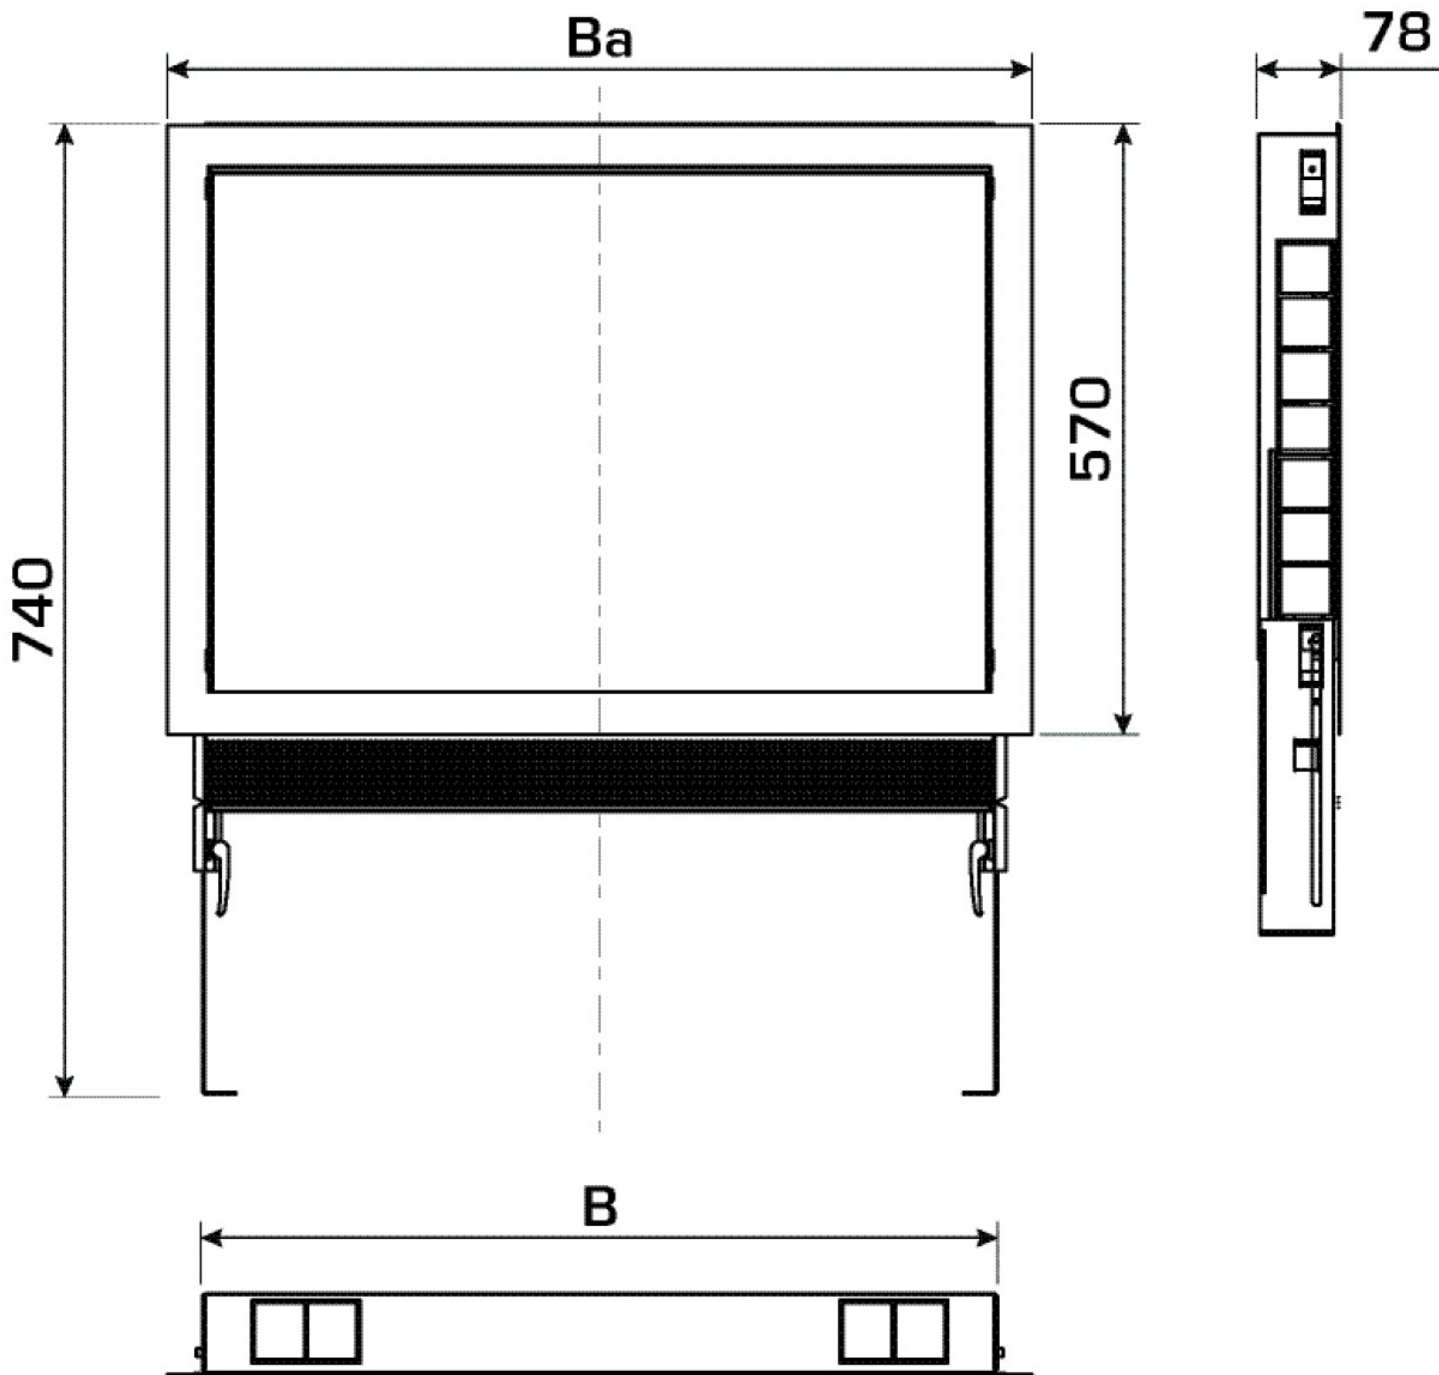

KELOX^{FB}

KM576SB KELOX manifold cabinet modesty panel for plaster trim 1-4/70

9003220

Areas of application

Optional modesty panel in white for KM576 KELOX distribution cabinet with metal cover as replace for the plaster trim element for retrofitting, height 85mm

Specifications

Article information

colour 9010

Product information

VPE1 1,00 KT1

weight 1,100 KGM

text KELOX manifold cabinet modesty panel for plaster trim

INTRNR 84818099

code KM576SB

Art. No	label
9003220	1-4/70