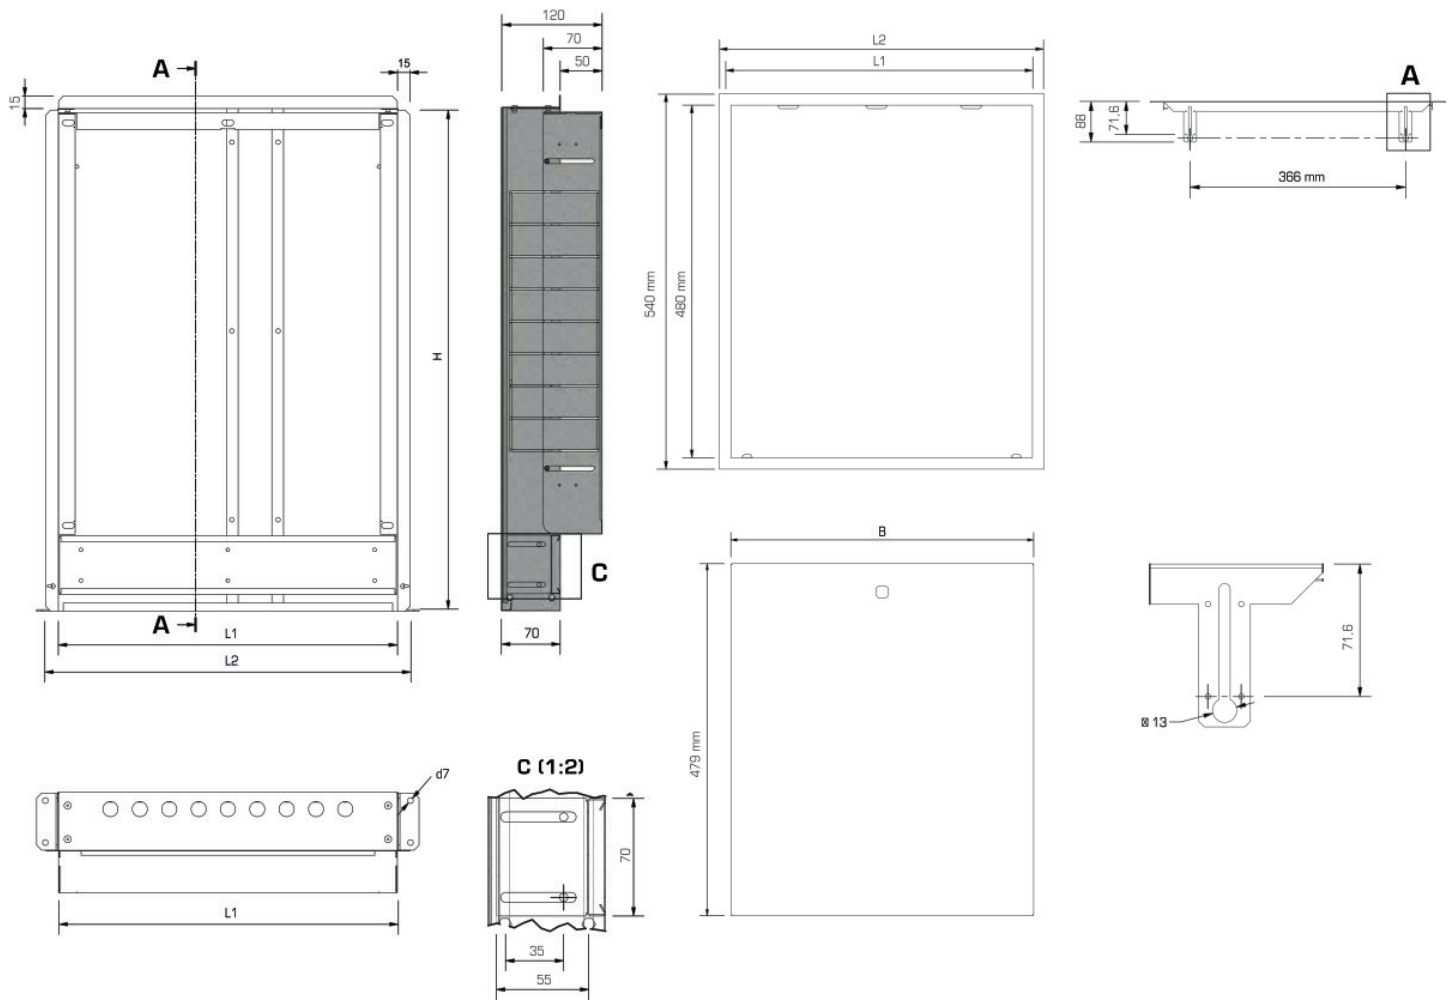

### Areas of application

Galvanised universal steel housing with telescopic pull-out frame; can be connected from below or at the side; height-adjustable feet; plaster trim element below cabinet, including plaster net and plaster protection for inside the cabinet protruding by 60mm on the plaster trim element; including manifold brackets, galvanised lockable front doors and frame, powder-coated, cylinder lock can be retrofitted. Space for straight or 90° connection sets KM593E as well as KM591E 90° elbow taken into account. Number of manifold outlets matched to KMU590E KMP590E KELOX-ULTRAX FB stainless steel manifolds!

## Product information

**VPE1** 1,00 KT1

**weight** 6,000 KGM

**text** KELOX flush-mounted manifold cabinet with metal cover

**INTRNR** 84818099

**code** KM577

Art. No	label	t mm
9001530	1-2 L: 400mm SET	120