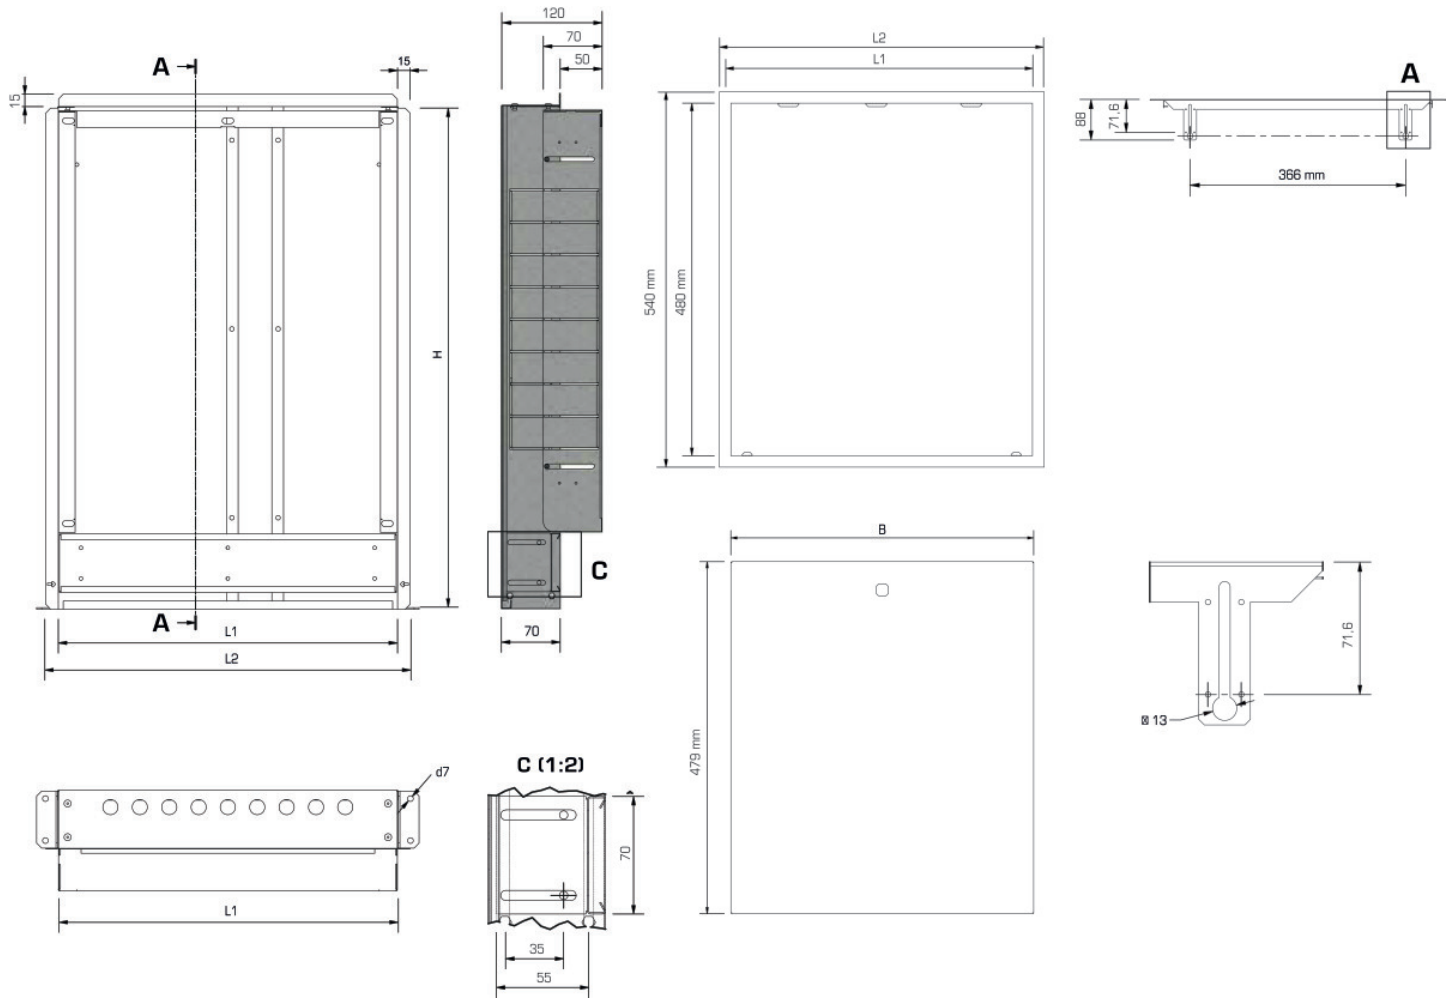

KELOX_{FB}

KM577 KELOX flush-mounted manifold cabinet with metal cover 3-6 L: 600mm SET

9001630

Areas of application

Galvanised universal steel housing with telescopic pull-out frame; can be connected from below or at the side; height-adjustable feet; plaster trim element below cabinet, including plaster net and plaster protection for inside the cabinet protruding by 60mm on the plaster trim element; including manifold brackets, galvanised lockable front doors and frame, powder-coated, cylinder lock can be retrofitted. Space for straight or 90° connection sets KM593E as well as KM591E 90° elbow taken into account. Number of manifold outlets matched to KMU590E KMP590E KELOX-ULTRAX FB stainless steel manifolds!

Colour: white (RAL 9010)

Cabinet depth: 70 - 120mm

KE KELIT GmbH

A 4020 Linz, Ignaz-Mayer-Straße 17, Austria, Europe

PHONE +43 (0) 50 779 E-MAIL office@kekelit.com

www.kekelit.com

Installation height: 600mm above finished floor

Height: 90mm

KE KELIT GmbH

A 4020 Linz, Ignaz-Mayer-Straße 17, Austria, Europe

PHONE +43 (0) 50 779 **E-MAIL** office@kekelit.com

www.kekelit.com

Specifications

Article information

colour 9010

Product information

VPE1 1,00 KT1

weight 7,100 KGM

text KELOX flush-mounted manifold cabinet with metal cover

INTRNR 84818099

code KM577

Art. No	label	t mm
9001630	3-6 L: 600mm SET	120