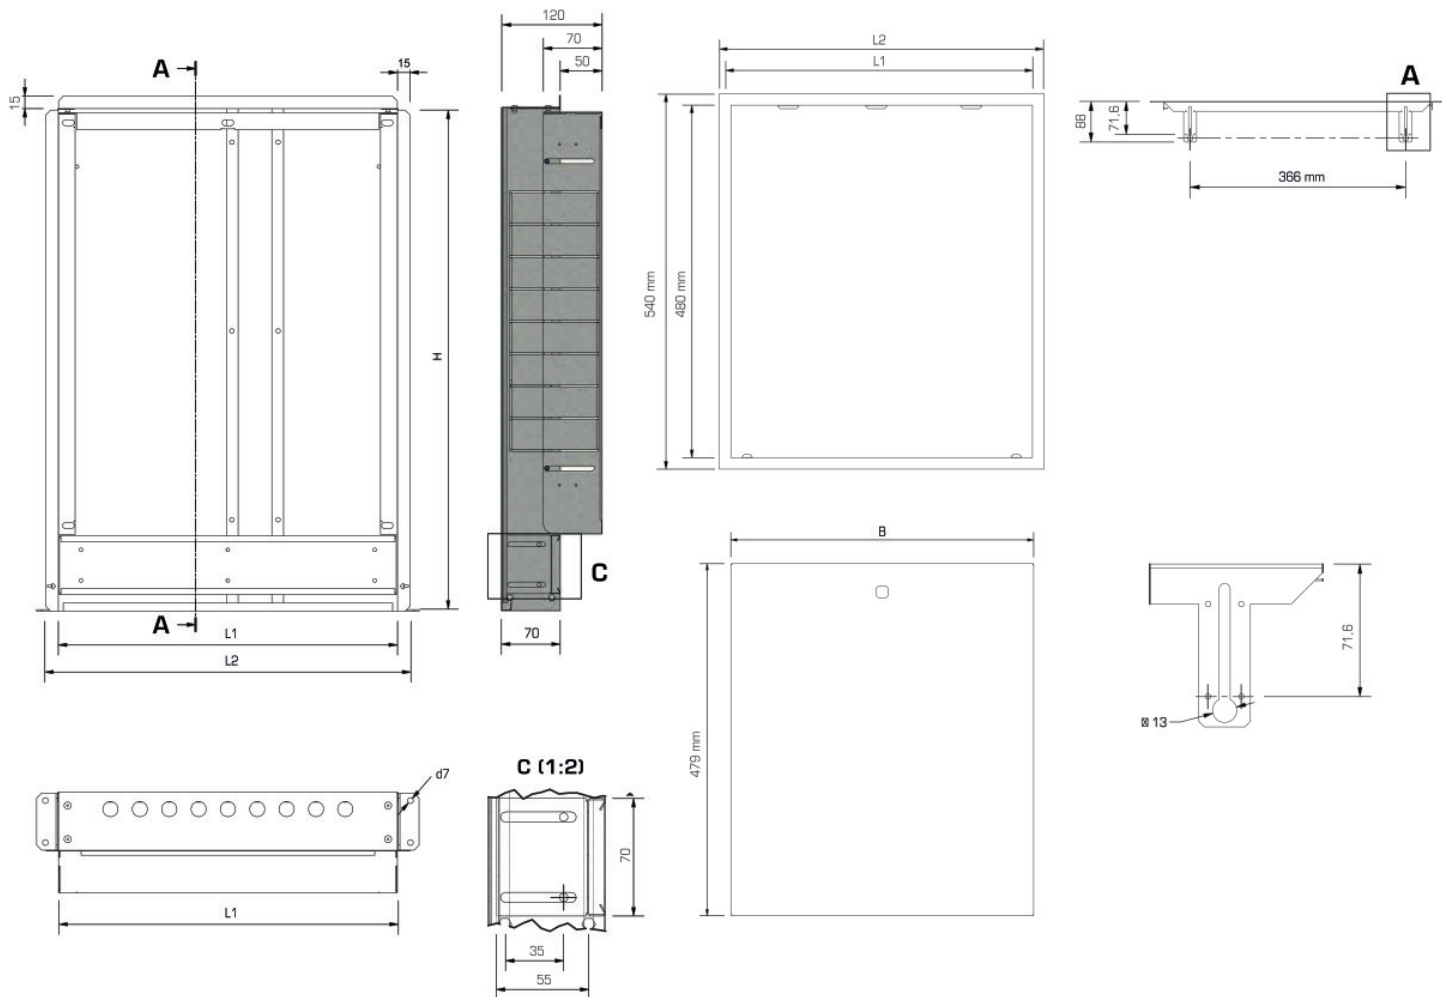

### Areas of application

Galvanised universal steel housing with telescopic pull-out frame; can be connected from below or at the side; height-adjustable feet; plaster trim element below cabinet, including plaster net and plaster protection for inside the cabinet protruding by 60mm on the plaster trim element; including manifold brackets, galvanised lockable front doors and frame, powder-coated, cylinder lock can be retrofitted. Space for straight or 90° connection sets KM593E as well as KM591E 90° elbow taken into account. Number of manifold outlets matched to KMU590E KMP590E KELOX-ULTRAX FB stainless steel manifolds!

## Product information

**VPE1** 1,00 KT1

**weight** 10,500 KGM

**text** KELOX flush-mounted manifold cabinet with metal cover

**INTRNR** 84818099

**code** KM577

Art. No	label	t mm
9001730	7-9 L: 800mm SET	120