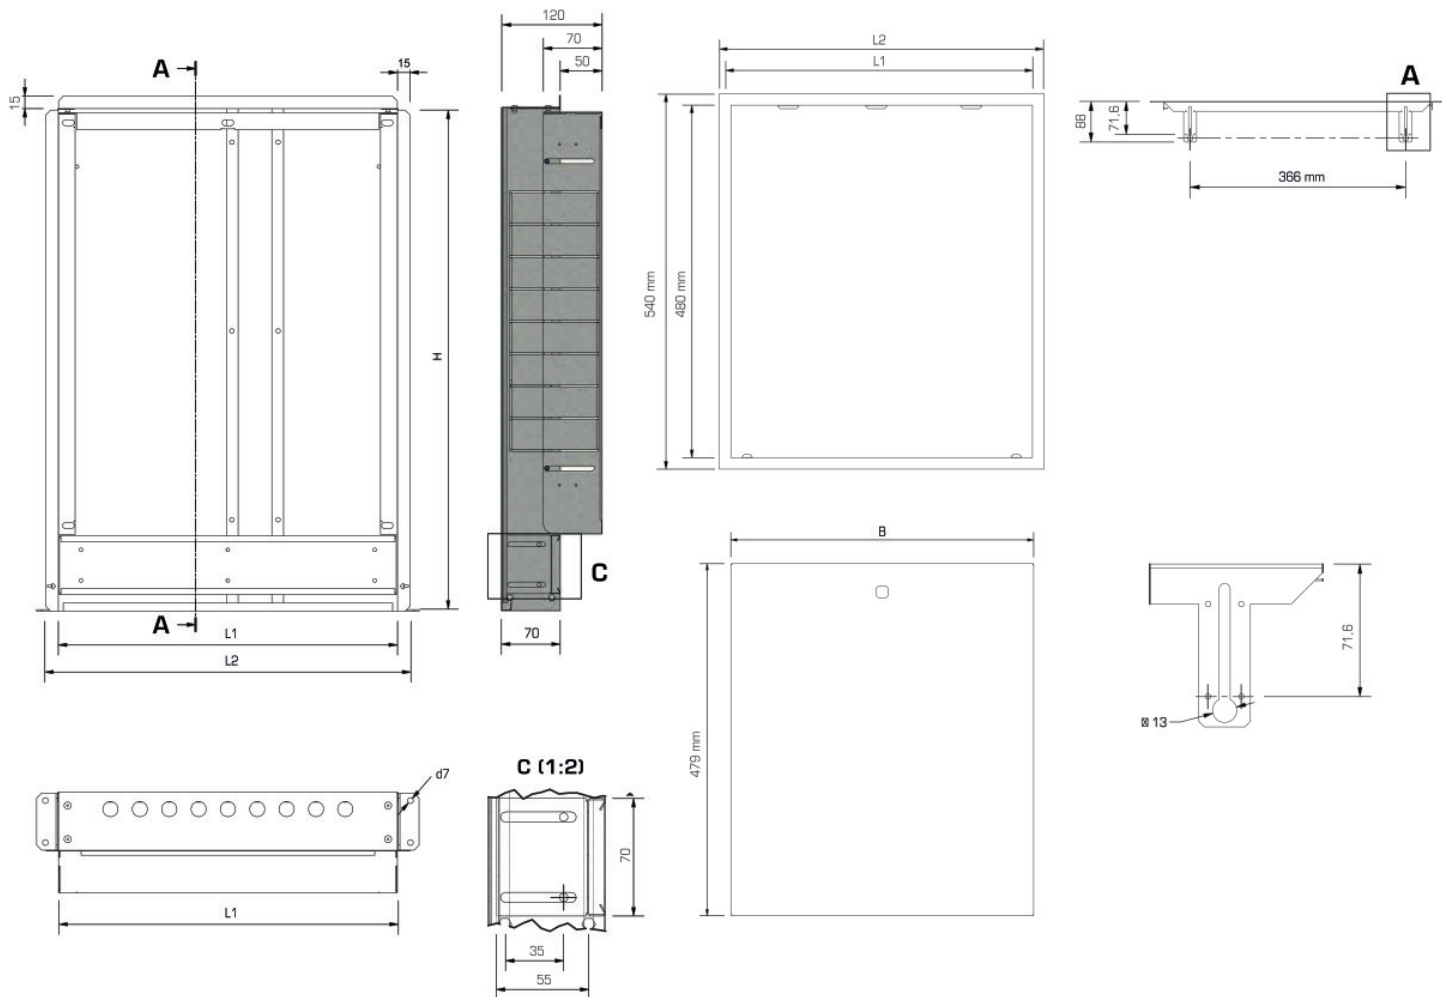

### Areas of application

Galvanised universal steel housing with telescopic pull-out frame; can be connected from below or at the side; height-adjustable feet; plaster trim element below cabinet, including plaster net and plaster protection for inside the cabinet protruding by 60mm on the plaster trim element; including manifold brackets, galvanised lockable front doors and frame, powder-coated, cylinder lock can be retrofitted. Space for straight or 90° connection sets KM593E as well as KM591E 90° elbow taken into account. Number of manifold outlets matched to KMU590E KMP590E KELOX-ULTRAX FB stainless steel manifolds!

## Product information

**VPE1** 1,00 KT1

**weight** 12,700 KGM

**text** KELOX flush-mounted manifold cabinet with metal cover

**INTRNR** 84818099

**code** KM577

Art. No	label	t mm
9001830	10-13 L: 1000mm SET	120