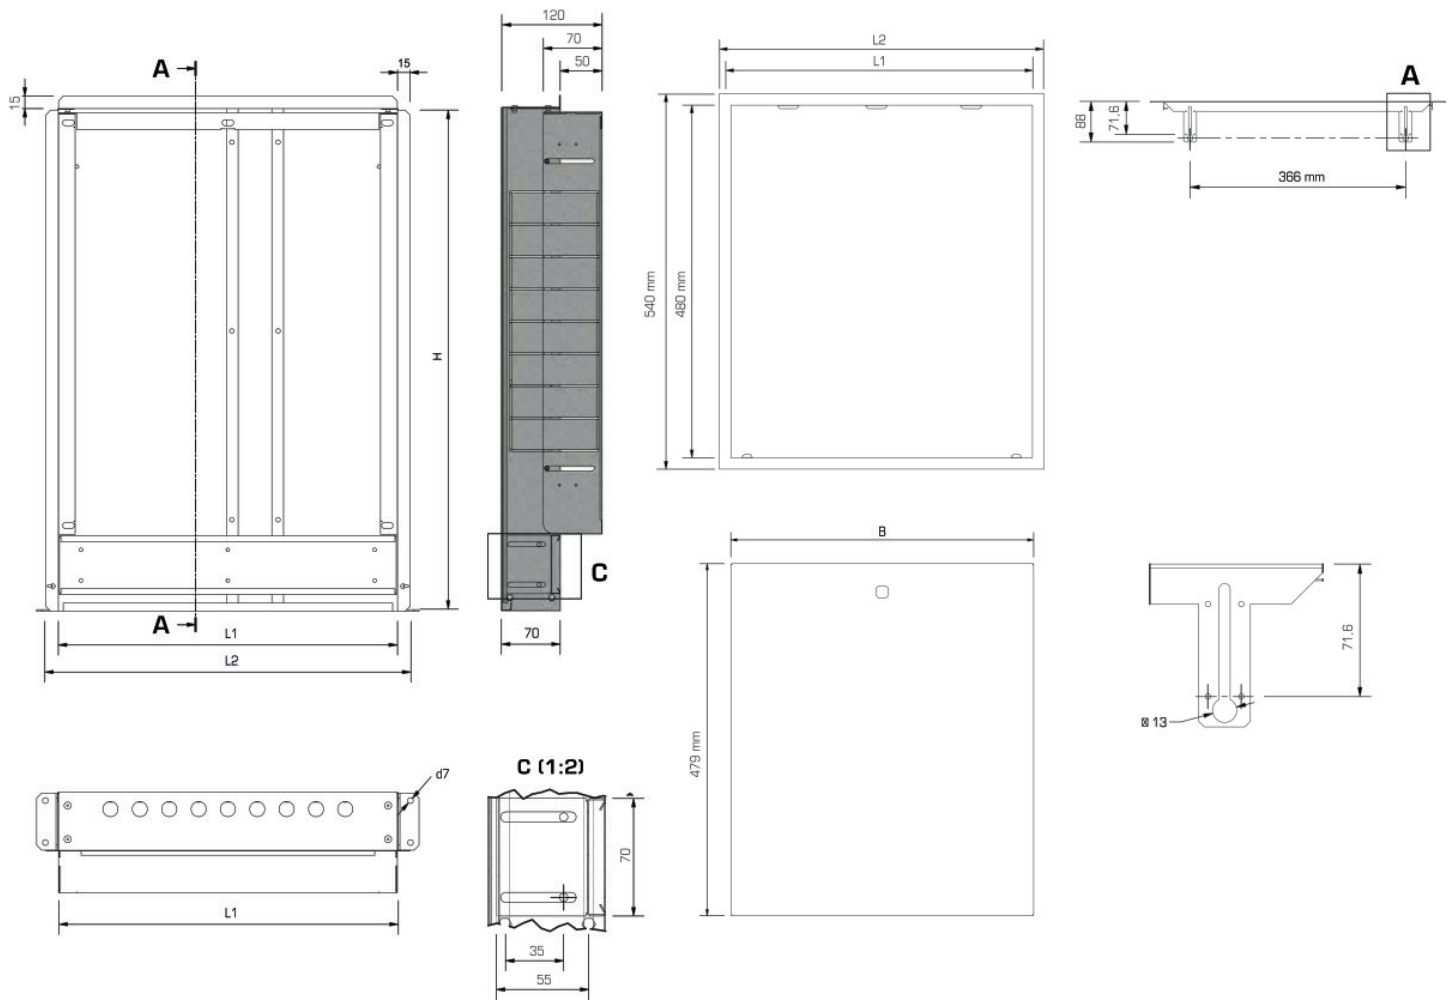

## Areas of application

Galvanised universal steel housing with telescopic pull-out frame; can be connected from below or at the side; height-adjustable feet; plaster trim element below cabinet, including plaster net and plaster protection for inside the cabinet protruding by 60mm on the plaster trim element; including manifold brackets, galvanised lockable front doors and frame, powder-coated, cylinder lock can be retrofitted. Space for straight or 90° connection sets KM593E as well as KM591E 90° elbow taken into account. Number of manifold outlets matched to KMU590E KMP590E KELOX-ULTRAX FB stainless steel manifolds!

## Product information

**VPE1** 1,00 KT1

**weight** 14,900 KGM

**text** KELOX flush-mounted manifold cabinet with metal cover

**INTRNR** 84818099

**code** KM577

Art. No	label	t mm
9001930	Special size L: 1200mm SET	120