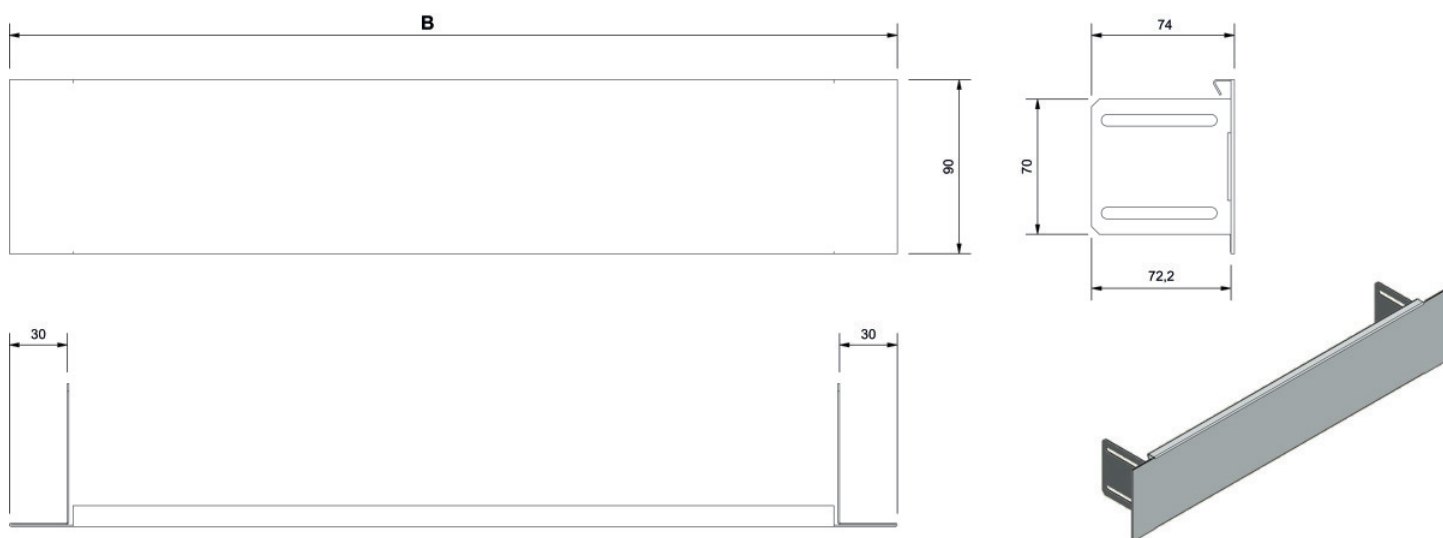

KELOX^{FB}

KM577SB KELOX flush-mounted manifold cabinet modesty panel for plaster trim 1-2/90

1002541

Areas of application

Screed modesty panel, powder-coated (RAL 9010)

Length: coordinated with cabinet length

Specifications

Article information

colour 9010

Product information

VPE1 1,00 KT1

weight 0,400 KGM

text KELOX flush-mounted manifold cabinet modesty panel for plaster trim

INTRNR 84818099

code KM577SB

Art. No	label	t mm
1002541	1-2/90	20