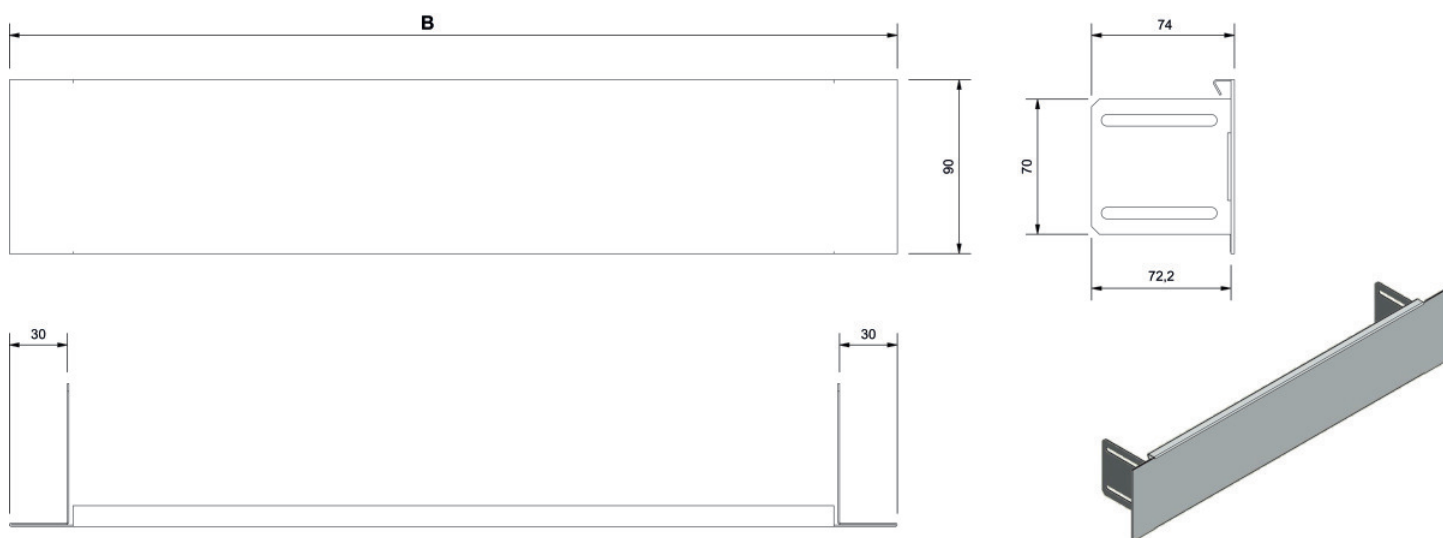

KELOX^{FB}

KM577SB KELOX flush-mounted manifold cabinet modesty panel for plaster trim 3-6/90

1002641

Areas of application

Screed modesty panel, powder-coated (RAL 9010)

Length: coordinated with cabinet length

Specifications

Article information

colour 9010

Product information

VPE1 1,00 KT1

weight 0,600 KGM

text KELOX flush-mounted manifold cabinet modesty panel for plaster trim

INTRNR 84818099

code KM577SB

Art. No	label	t mm
1002641	3-6/90	20