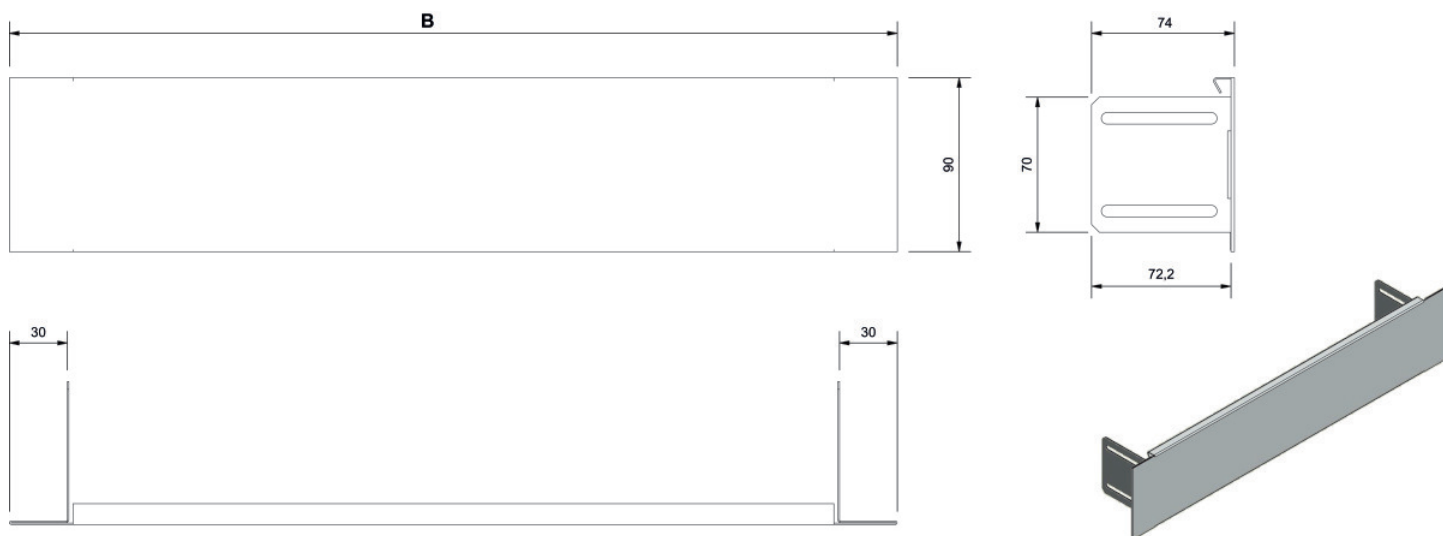

KELOX^{FB}

KM577SB KELOX flush-mounted manifold cabinet modesty panel for plaster trim 7-9/90

1002741

Areas of application

Screed modesty panel, powder-coated (RAL 9010)

Length: coordinated with cabinet length

Specifications

Article information

colour 9010

Product information

VPE1 1,00 KT1

weight 0,700 KGM

text KELOX flush-mounted manifold cabinet modesty panel for plaster trim

INTRNR 84818099

code KM577SB

Art. No	label	t mm
1002741	7-9/90	20