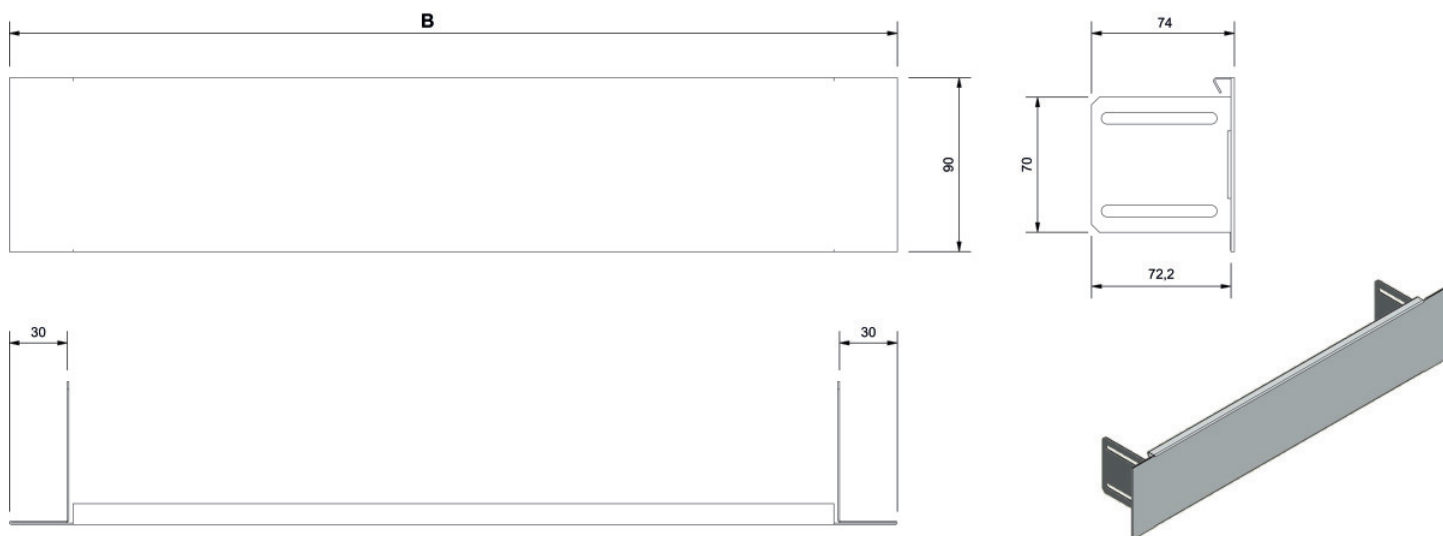

KELOX^{FB}

KM577SB KELOX flush-mounted manifold cabinet modesty panel for plaster trim 1260/90

1002941

Areas of application

Screed modesty panel, powder-coated (RAL 9010)

Length: coordinated with cabinet length

Specifications

Article information

colour 9010

Product information

VPE1 1,00 KT1

weight 1,000 KGM

text KELOX flush-mounted manifold cabinet modesty panel for plaster trim

INTRNR 84818099

code KM577SB

Art. No

label

t mm

1002941

1260/90

20