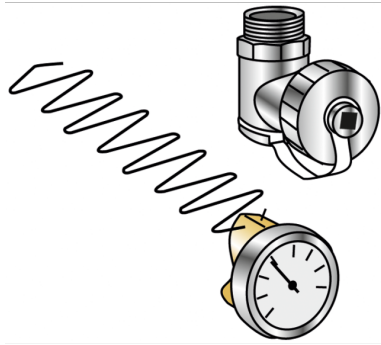

KELOX_{FB}

KM592E KELOX accessories for manifold 3/8" male

9004435

Areas of application

KFE tap 3/8" Elbow 90° as spare part for KM590E, KMP590M

KFE tap 1/2", Elbow 90° as spare part for KM580E, KU590 and KC590

feed line screw-in double nipple 3/8"

feed line thermostat valve 3/8"

return line screw-in double nipple 3/8"

return line water flow meter 0.5-2.5 l/min 3/8"

contact thermometer d35 mm to 80°C as spare part for KM580E, KM590E and KMP590M