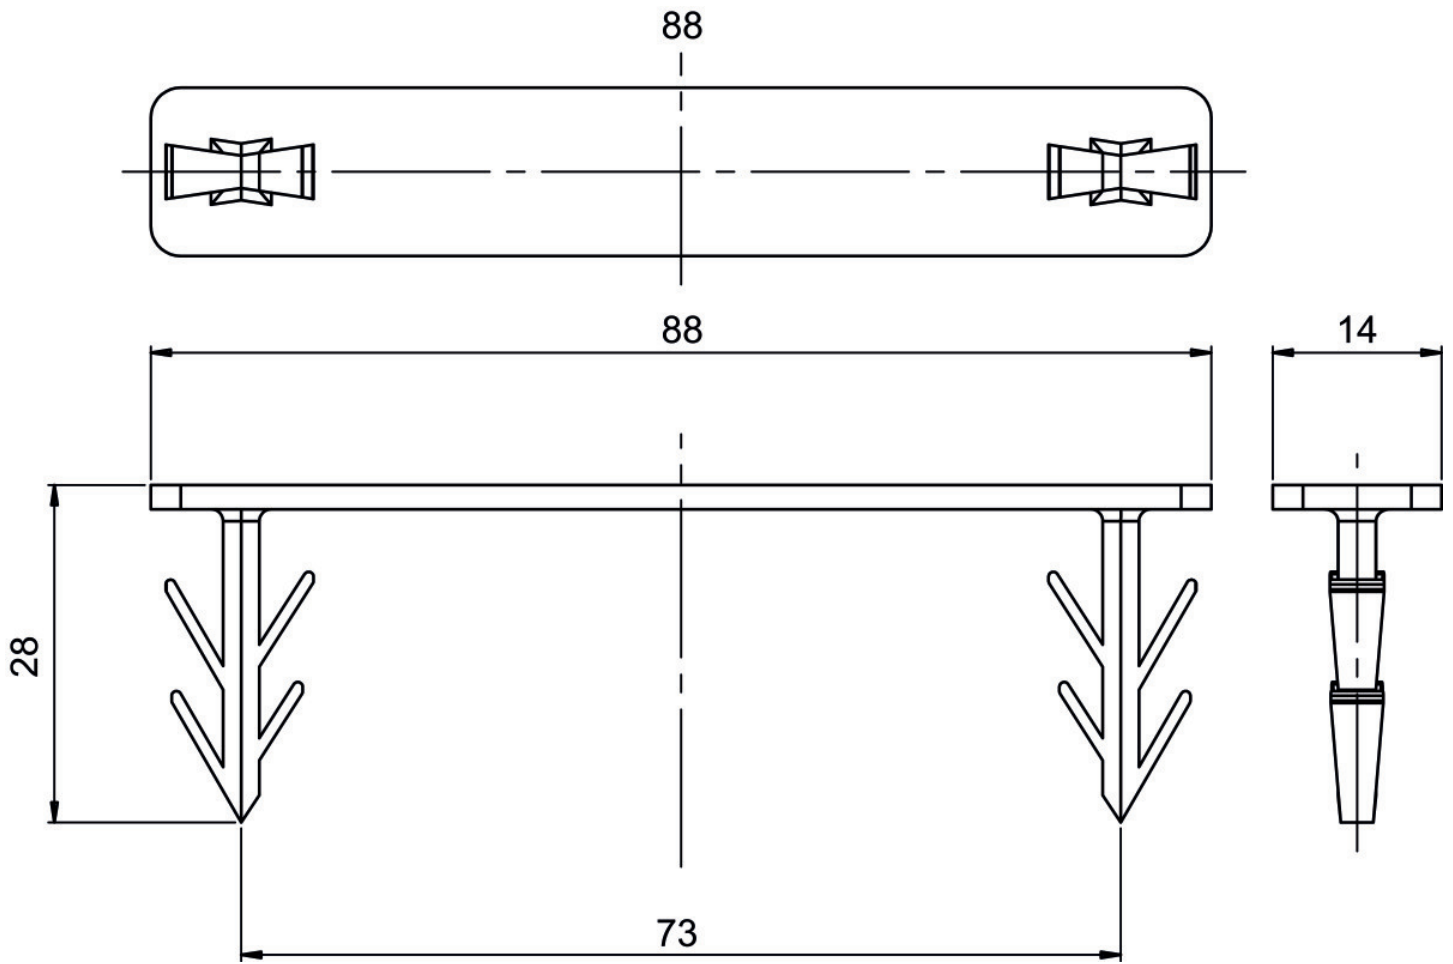

KELOX_{FB}

KM615 KELOX FB nub clip 75x26mm

6106510

Areas of application

To fix FB pipes within the fixing plate when laying pipes at an angle of 45°

Colour: black

Specifications

Product information	
VPE1	100,00 SA1
VPE2	1000,00 KT1
weight	0,003 KGM
text	KELOX FB nub clip
INTRNR	39174000
code	KM615

Art. No	label
6106510	75x26mm