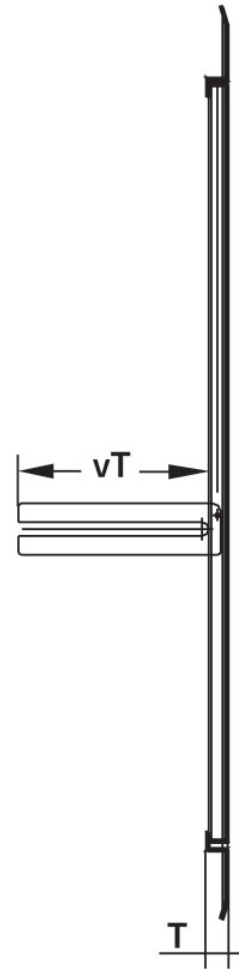

KELOX^{FB}

KM571 KELOX flush-mounted visible part Special size L: 1110mm

9000751

Areas of application

?Sendzimir-galvanised lockable front door and frame, powder-coated, can be retrofitted with cylinder lock

Colour: White (RAL 9016)

Height: 530mm

Specifications

Article information

colour 9010

Product information

VPE1 1,00 KT1

weight 9,500 KGM

text KELOX flush-mounted visible part

INTRNR 84818099

code KM571

Symbolgrafik UP-Sichtteil

Symbolgrafik Sichtblende

Art. No	label	t mm
9000751	Special size L: 1110mm	20

KE KELIT GmbH

A 4020 Linz, Ignaz-Mayer-Straße 17, Austria, Europe