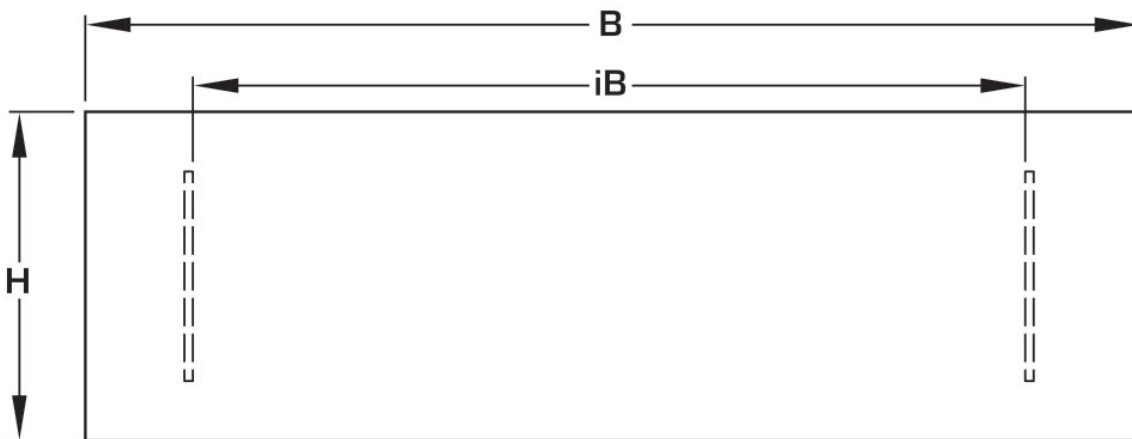

KELOX^{FB}

KM571 KELOX flush-mounted visible part Special size L: 1110mm

9000751

Areas of application

?Sendzimir-galvanised lockable front door and frame, powder-coated, can be retrofitted with cylinder lock

Colour: White (RAL 9016)

Height: 530mm

Specifications

Article information

colour 9010

Product information

VPE1 1,00 KT1

weight 9,500 KGM

text KELOX flush-mounted visible part

INTRNR 84818099

code KM571

Symbolgrafik UP-Sichtteil

Symbolgrafik Sichtblende

Art. No	label	t mm
9000751	Special size L: 1110mm	20

KE KELIT GmbH

A 4020 Linz, Ignaz-Mayer-Straße 17, Austria, Europe