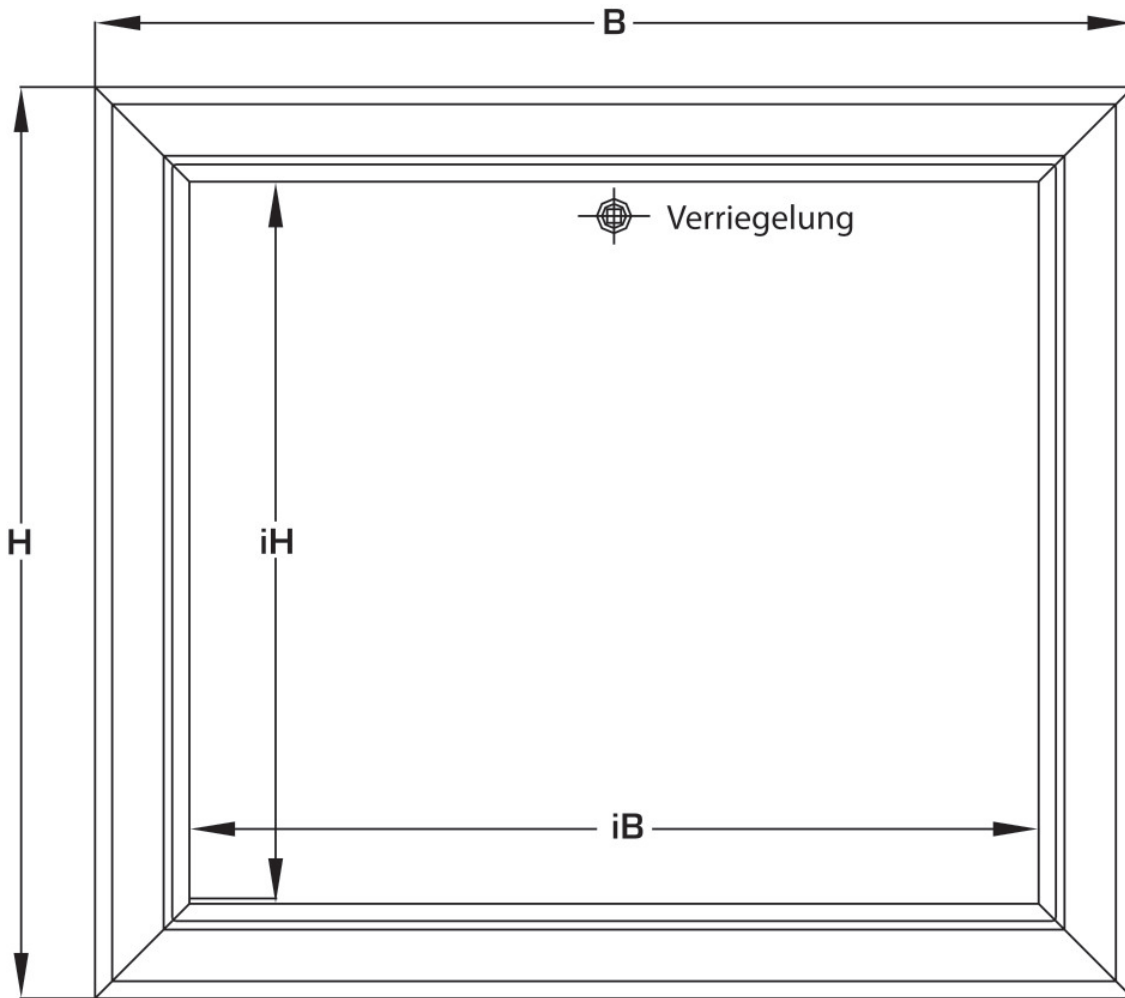

KELOX^{FB}

KM571 KELOX flush-mounted visible part Special size L: 1110mm

9000751

Areas of application

?Sendzimir-galvanised lockable front door and frame, powder-coated, can be retrofitted with cylinder lock

Colour: White (RAL 9016)

Height: 530mm

Specifications

Article information

colour 9010

Product information

VPE1 1,00 KT1

weight 9,500 KGM

text KELOX flush-mounted visible part

INTRNR 84818099

code KM571

Symbolgrafik UP-Sichtteil

Symbolgrafik Sichtblende

Art. No	label	t mm
9000751	Special size L: 1110mm	20

KE KELIT GmbH

A 4020 Linz, Ignaz-Mayer-Straße 17, Austria, Europe